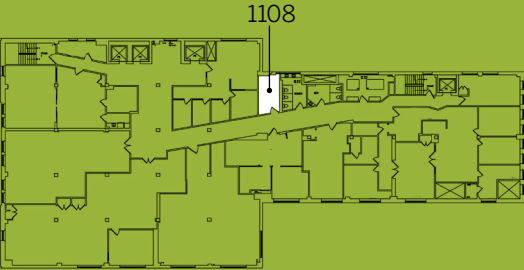

Furnished

short term
available

SUITE 1108

221 RSF

Floor Key:

Workstations	2
--------------	---

11th Floor Layout

MORE INFO