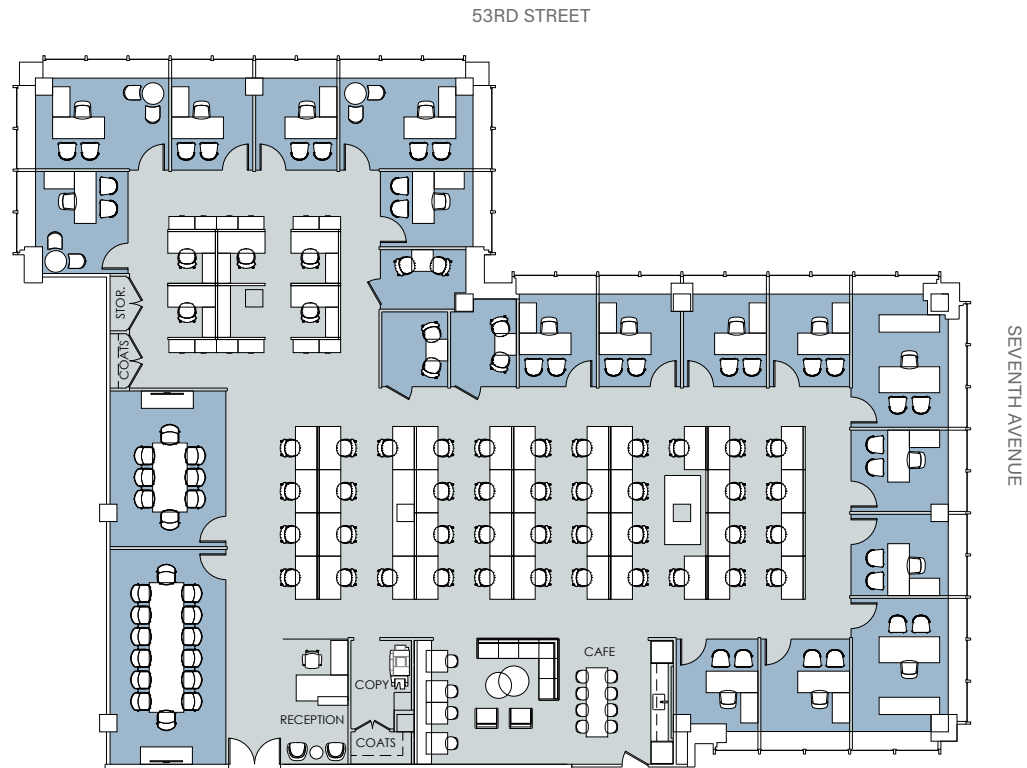

810 SEVENTH

SUITE 2000 - 11,278 RSF

EXISTING CONDITIONS

FLOOR KEY

Offices	11
Workstations	37
Conference Rooms	2
Pantry	1
Reception	1
Total Personnel	49

[CLICK FOR PROPERTY PAGE](#)

810 SEVENTH

SUITE 2000 - 11,278 RSF

PROPOSED PREBUILT

FLOOR KEY

Offices	16
Workstations	45
Conference Rooms	2
Phone Rooms	3
Pantry	1
Reception	1
Total Personnel	62

[CLICK FOR PROPERTY PAGE](#)