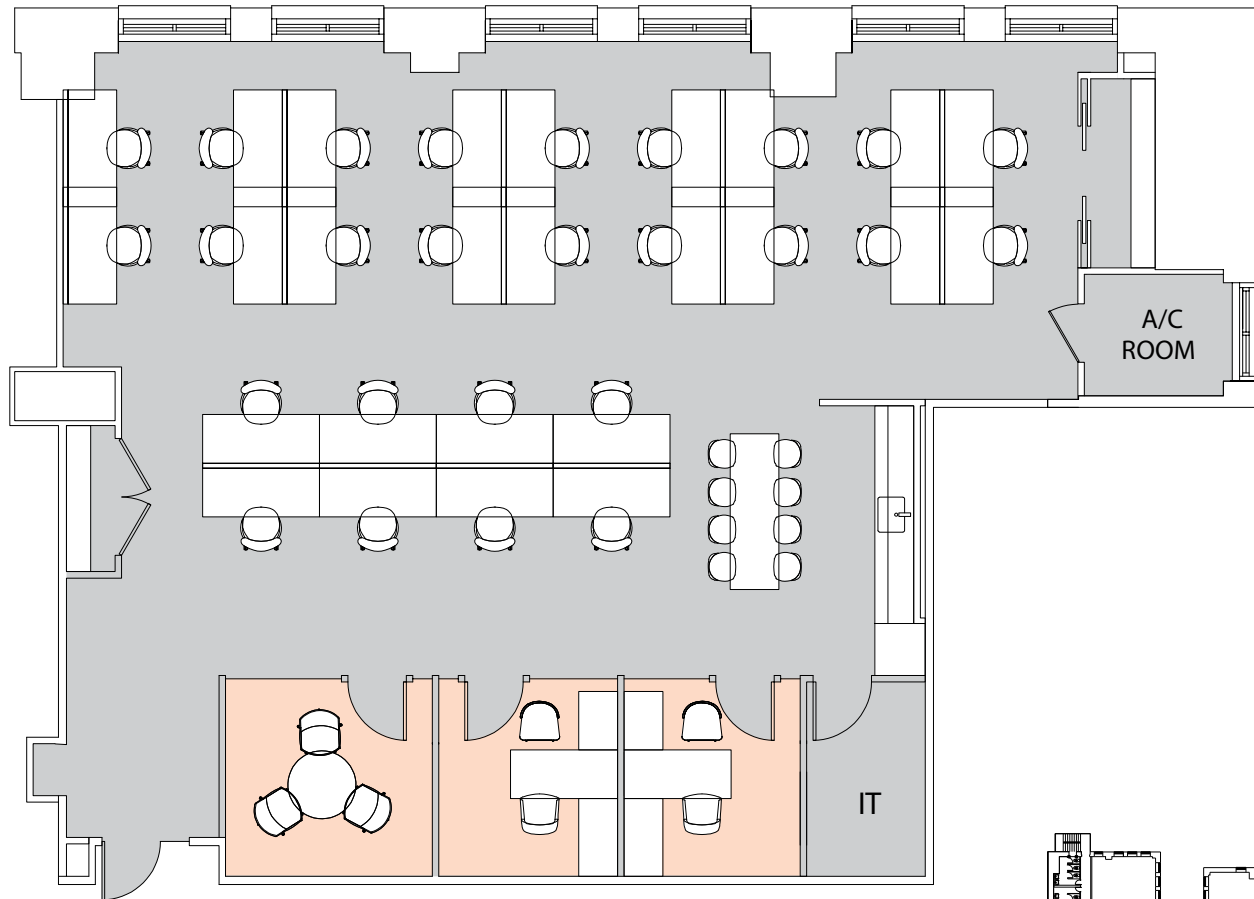

215
 PARK
 AVENUE
 SOUTH

NEW PREBUILD
SUITE 1303 – 3,538 RSF

[Click here for more information](#)

FLOOR KEY

		Total Employees	28
Offices	2	Conference Room	1
Workstations	26	Pantry	1