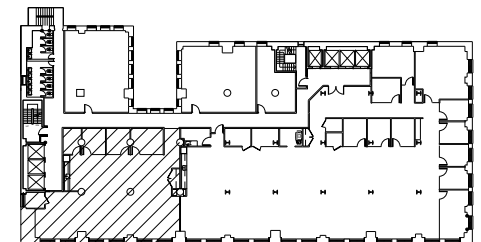

215
 PARK
 AVENUE
 SOUTH

NEW PREBUILD
SUITE 1303 – 3,538 RSF

[Click here for more information](#)

FLOOR KEY

		Total Employees	28
Offices	2	Conference Room	1
Workstations	26	Pantry	1