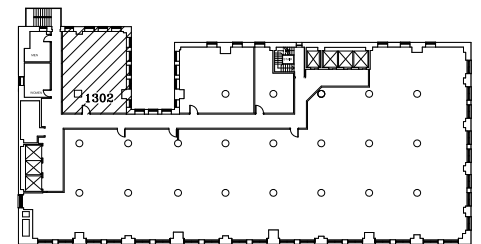

**215**  
 PARK  
 AVENUE  
 SOUTH

**NEW PREBUILD**  
**SUITE 1302 - 1,434 RSF**

[Click here for more information](#)

**FLOOR KEY**

		Total Employees	
Offices	1	Reception	1
Workstations	8	Pantry	1