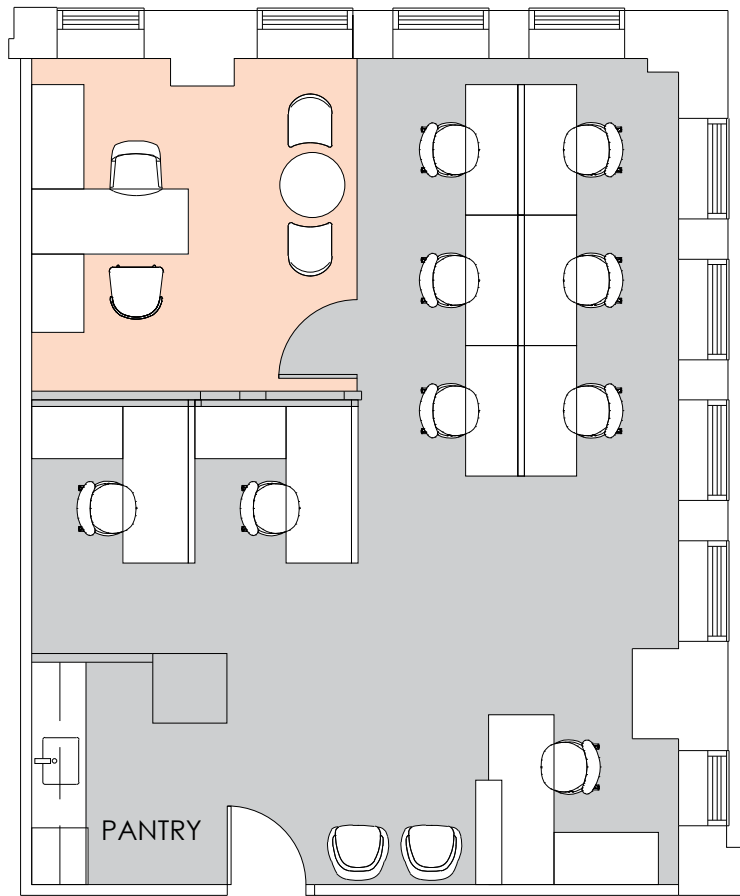

**215**  
 PARK  
 AVENUE  
 SOUTH

**NEW PREBUILD**  
**SUITE 1302 - 1,434 RSF**

[Click here for more information](#)

**FLOOR KEY**

		Total Employees	
Offices	1	Reception	1
Workstations	8	Pantry	1