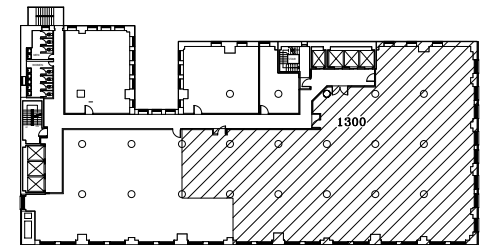

215

PARK AVENUE SOUTH

NEW PREBUILD SUITE 1300 – 10,946 RSF

[Click here for more information](#)

FLOOR KEY

		Total Employees	69
Offices	7	Reception	1
Conference Rooms	5	Cafe	1
Workstations	61	Phone Rooms	3
Copy Area	1	IT Room	1