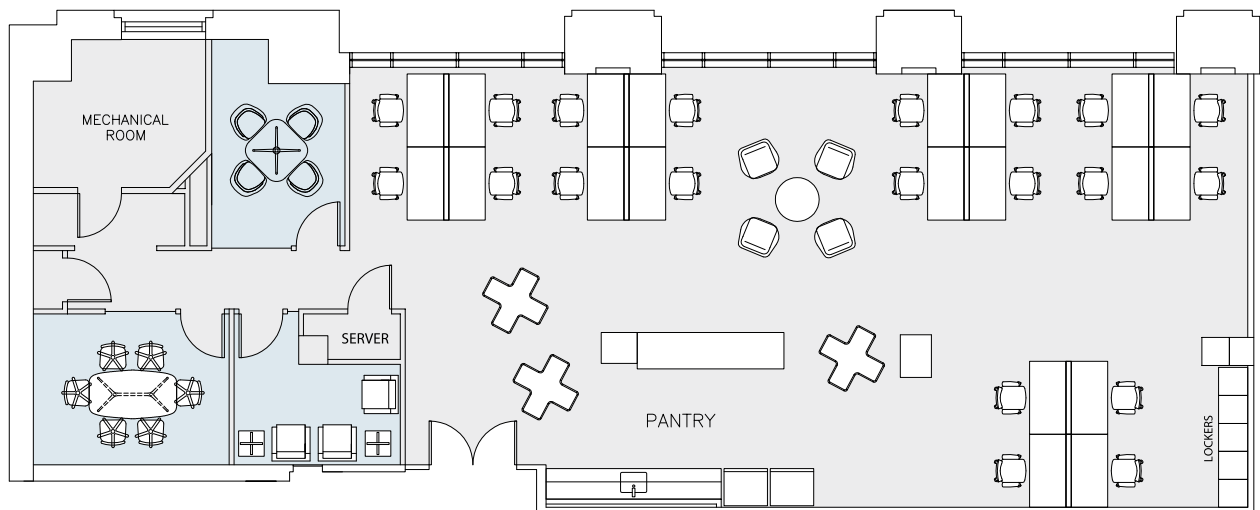

# 125 PARK AVENUE

EXISTING CONDITIONS

Suite 302 — 4,174 RSF

41st Street

FLOOR KEY	
Offices	1
Workstations	20
Conference Rooms	1
Breakout Room	1
Pantry	1
Reception	1
Total	22

# 125 PARK AVENUE

RECEPTION  
ARTIST RENDERING

SUITE 320

Artist Rendering

# 125 PARK AVENUE

PANTRY  
ARTIST RENDERING

SUITE 320

Artist Rendering