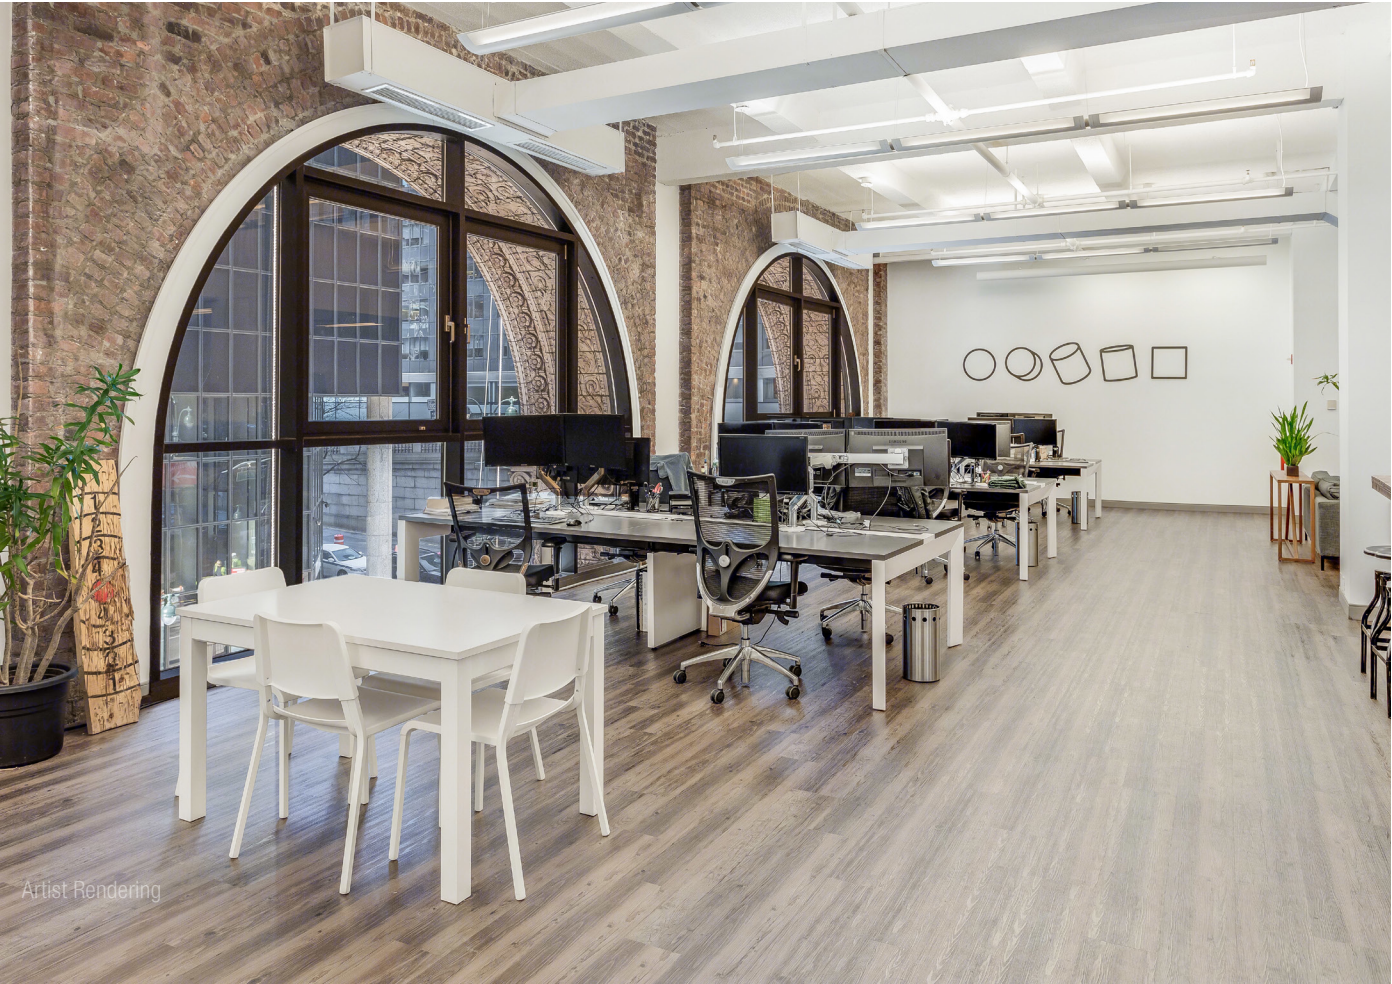

125 PARK AVENUE

MAIN AREA
ARTIST RENDERING

SUITE 320

Artist Rendering