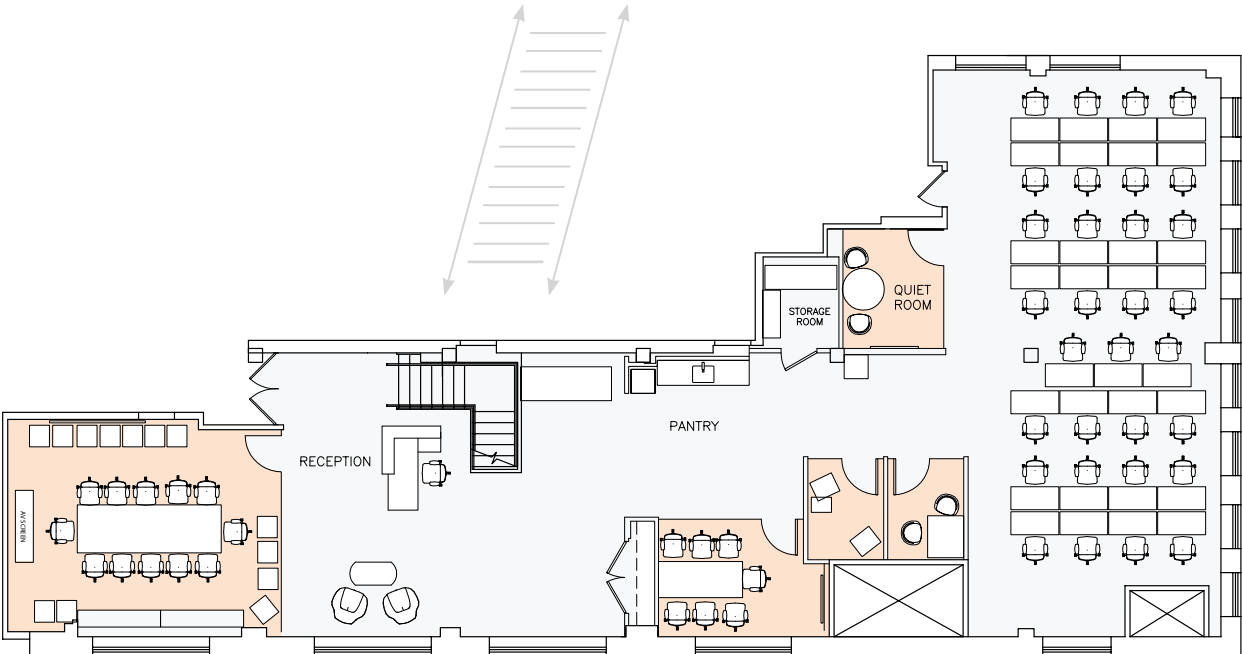

Mercer Street