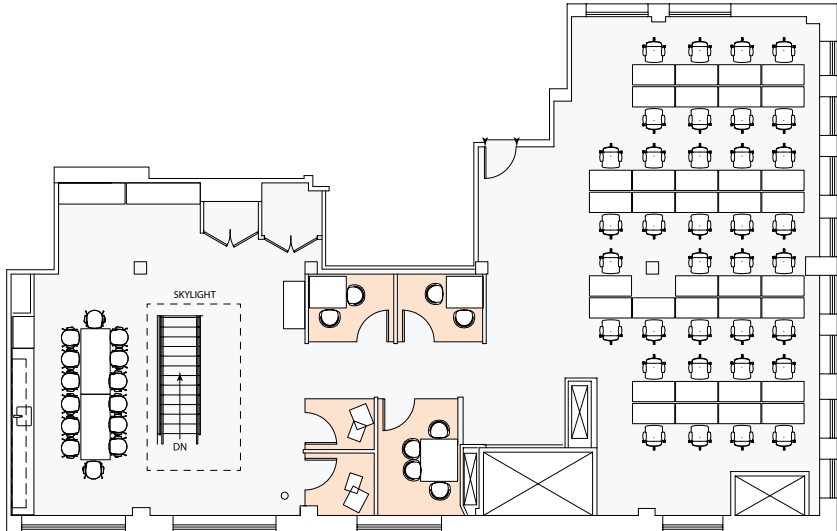

Mercer Street