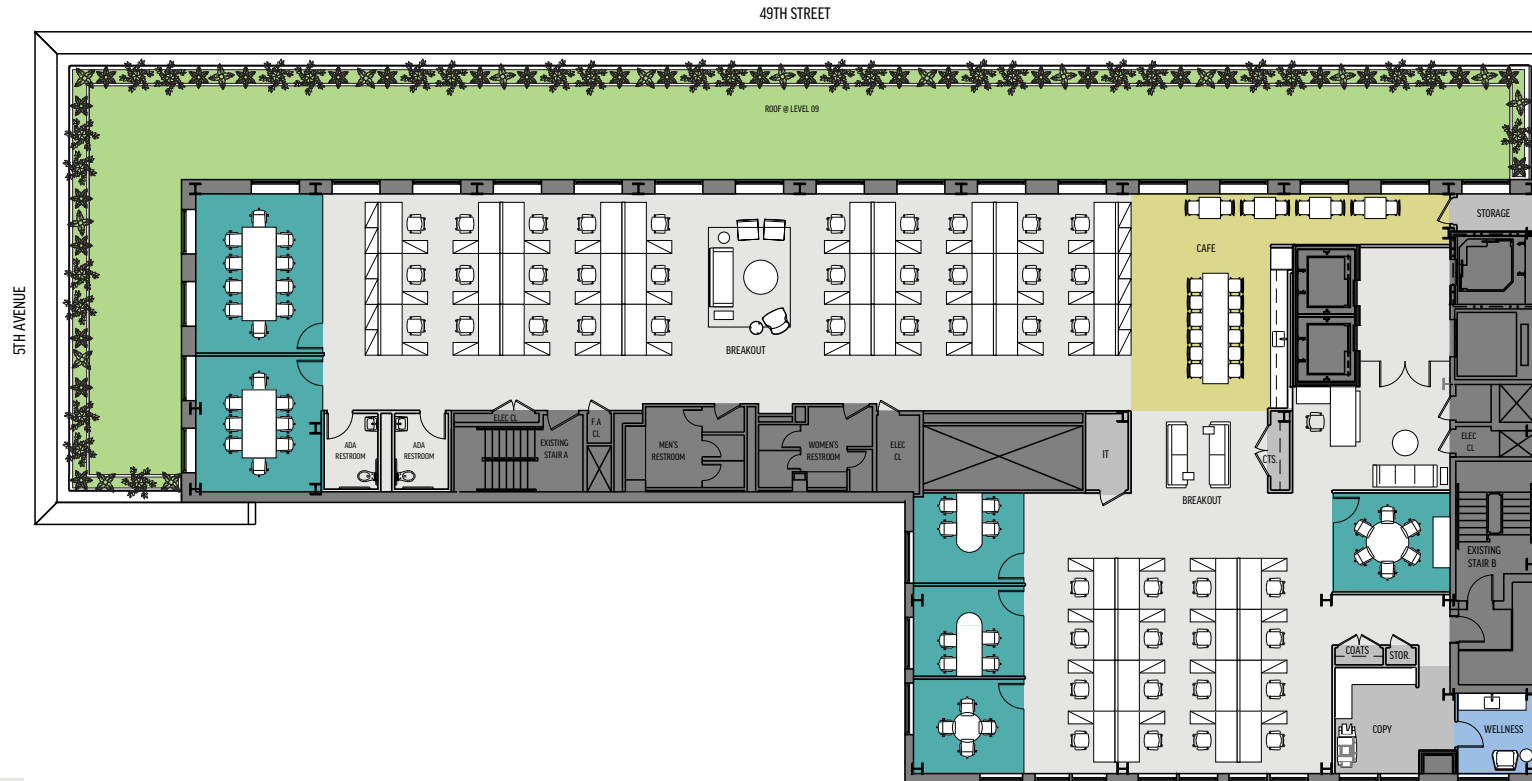

- OPEN WORKPLACE
- PRIVATE OFFICES
- CONFERENCE ROOM
- OUTDOOR SPACE
- PHONEBOOTH/
MOTHER'S ROOM

KEY

Offices:	16
Workstations:	20
Reception:	1
Total Headcount:	37
Conference Seats:	22
Collaborative Seats:	1
Total Collaborative Seats:	23

- OPEN WORKPLACE
- CONFERENCE ROOM
- PANTRY
- MOTHER'S ROOM
- SUPPORT

METRICS: OPTION 1

Workstations:	46
Reception:	1
Total Headcount:	47
Conference Seats:	28
Collaborative Seats:	10
Total Collaborative Seats:	38