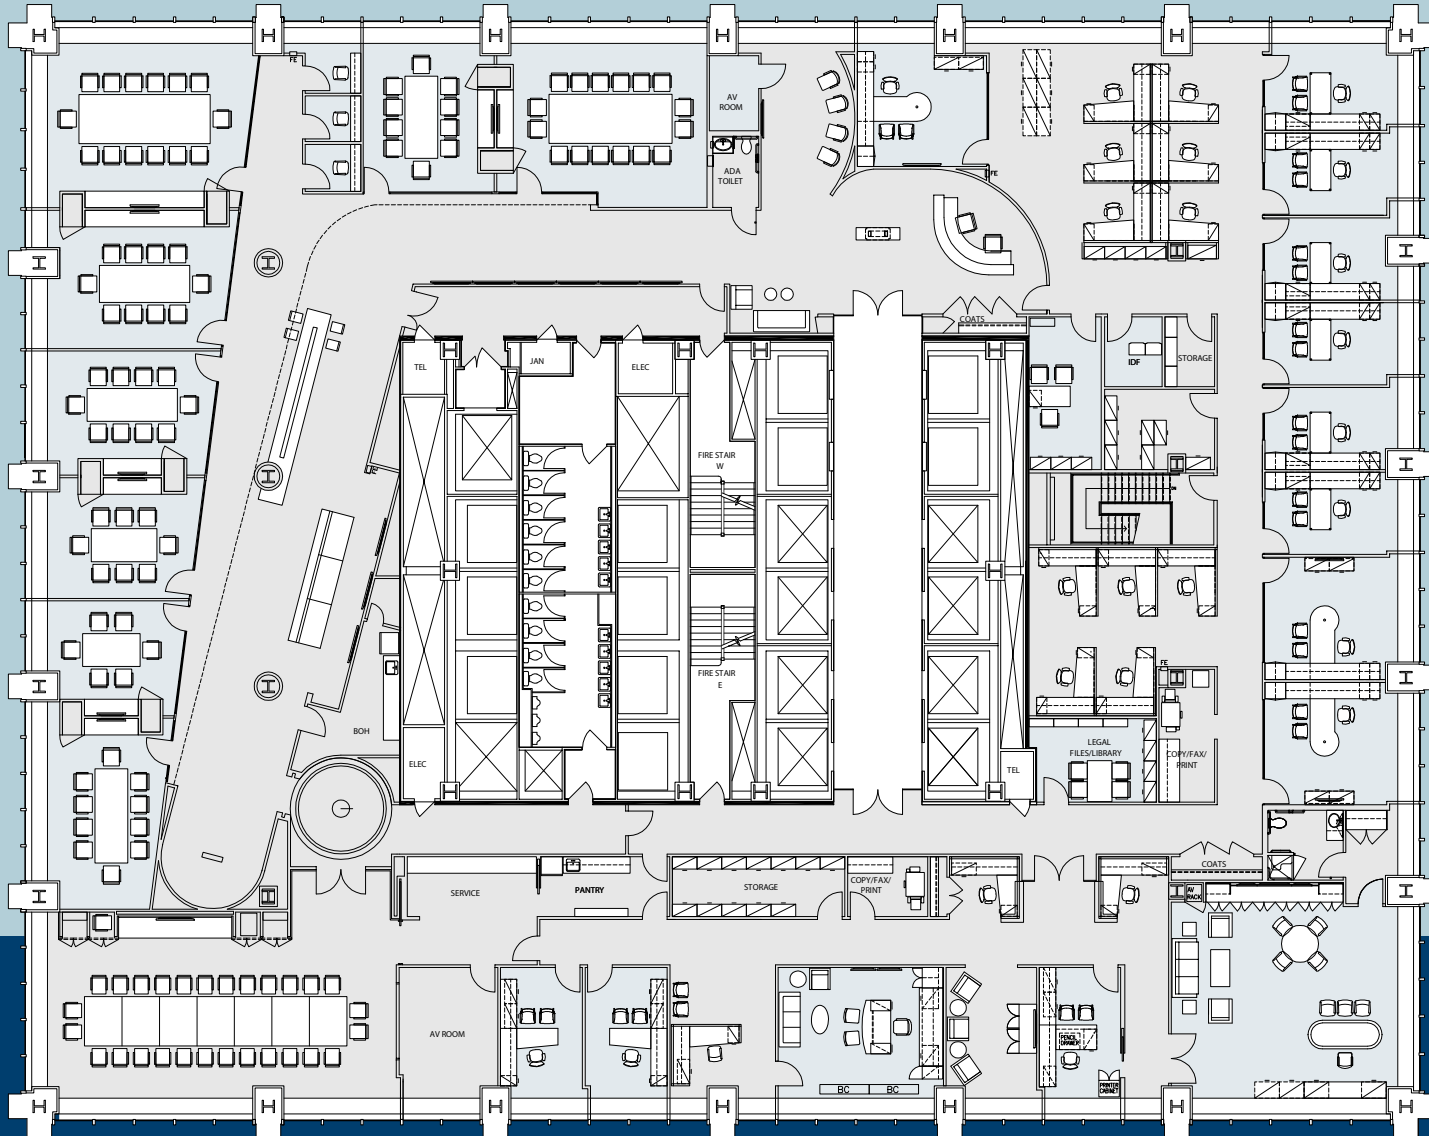

# 15TH FLOOR - 27,342 RSF - EXISTING CONDITION WITH EXISTING FURNITURE

**TOUR THE SPACE**

Windowed Offices: 12    Large Executive Office with Private Bath: 1    Interior Private Office: 1  
 Workstations: 14    Large Board Room: 1    Conference Rooms: 8    Phone Rooms: 3  
 File Rooms: 2    Pantry: 1    Receptionist: 1    **Total Personnel: 29**