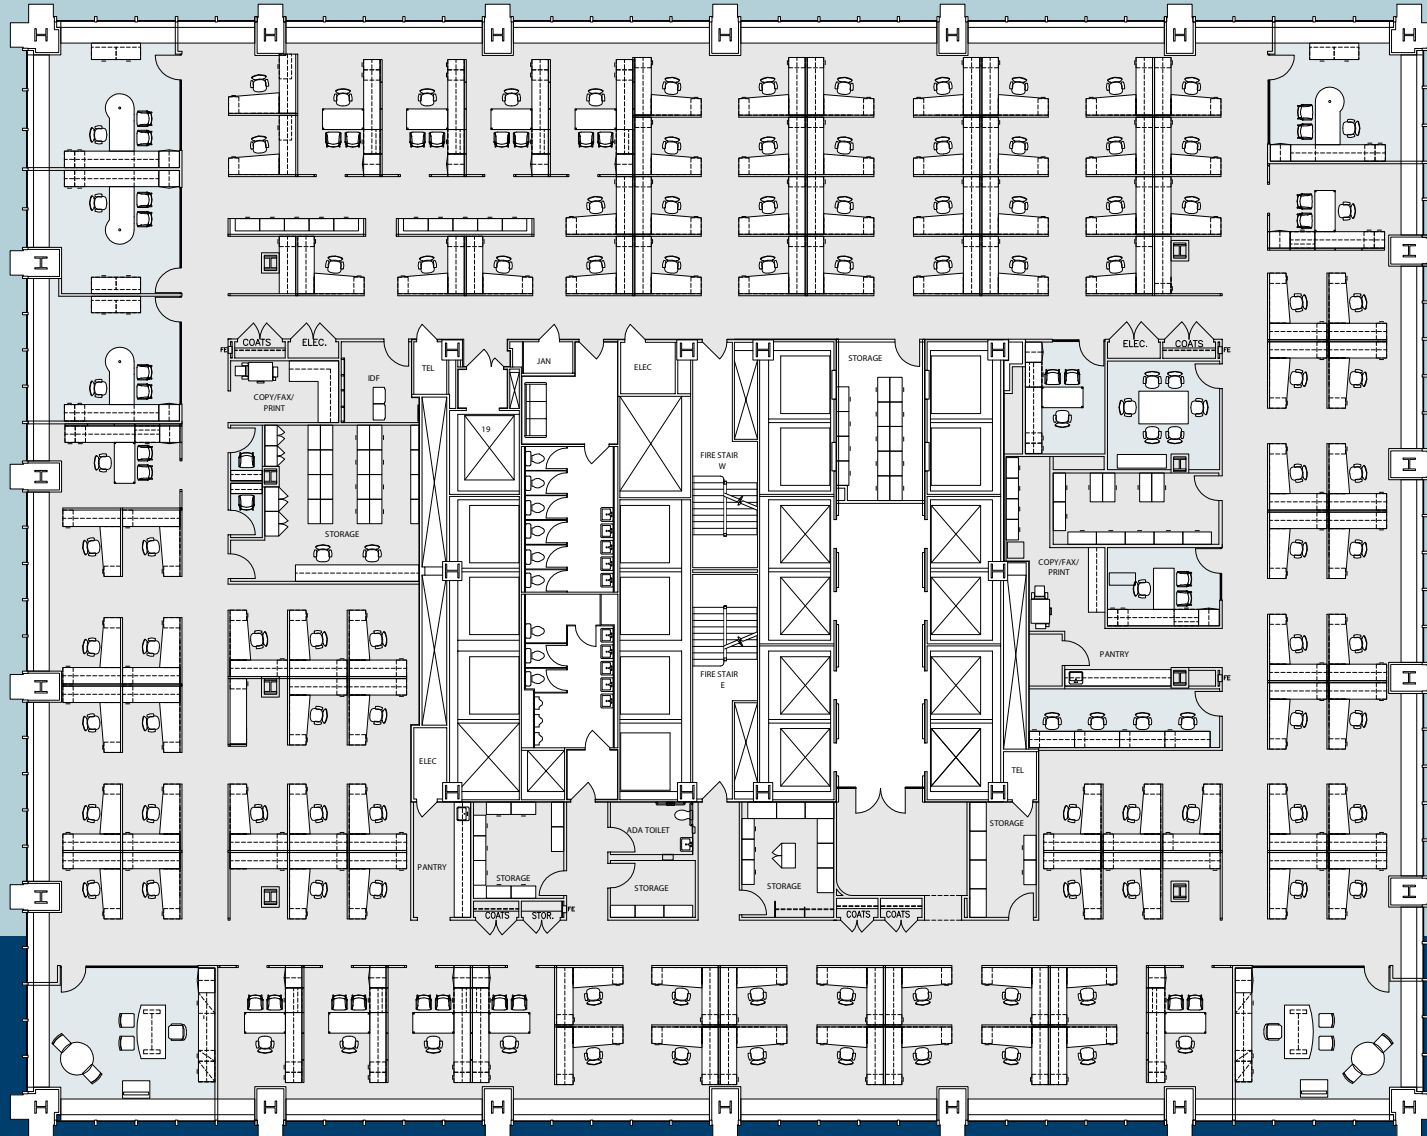

14TH FLOOR - 27,508 RSF - EXISTING CONDITION WITH EXISTING FURNITURE

TOUR THE SPACE

Corner Offices: 4 Windowed Offices: 2 Interior Private Offices: 2 Workstations: 89
 Large Workstations: 10 Training Room: 1 Conference Room: 1 Storage/File Rooms: 7
 Pantry: 1 Reception: 1 **Total Personnel: 108**