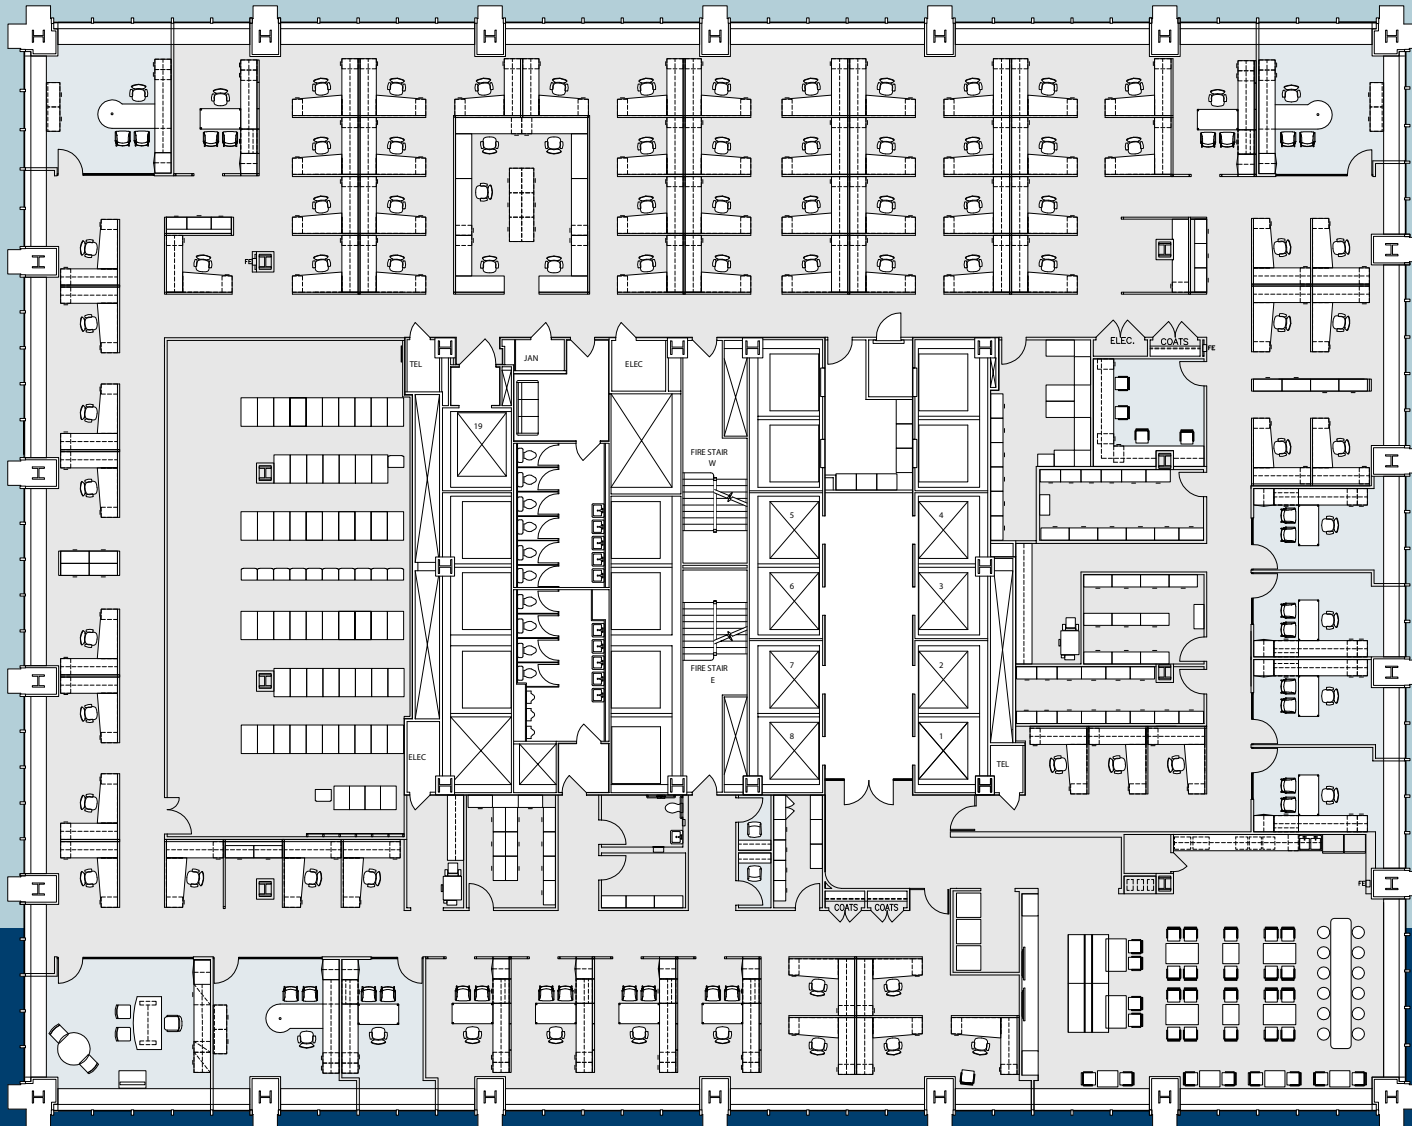

13TH FLOOR - 27,508 RSF - EXISTING CONDITION WITH EXISTING FURNITURE

TOUR THE SPACE

Corner Offices: 3 Windowed Offices: 6 Workstations: 67 Large Workstations: 6
Training Rooms: 1 File Rooms: 6 Phone Room: 2 Large Server Room: 1 Pantry: 1
Reception: 1 **Total Personnel: 83**