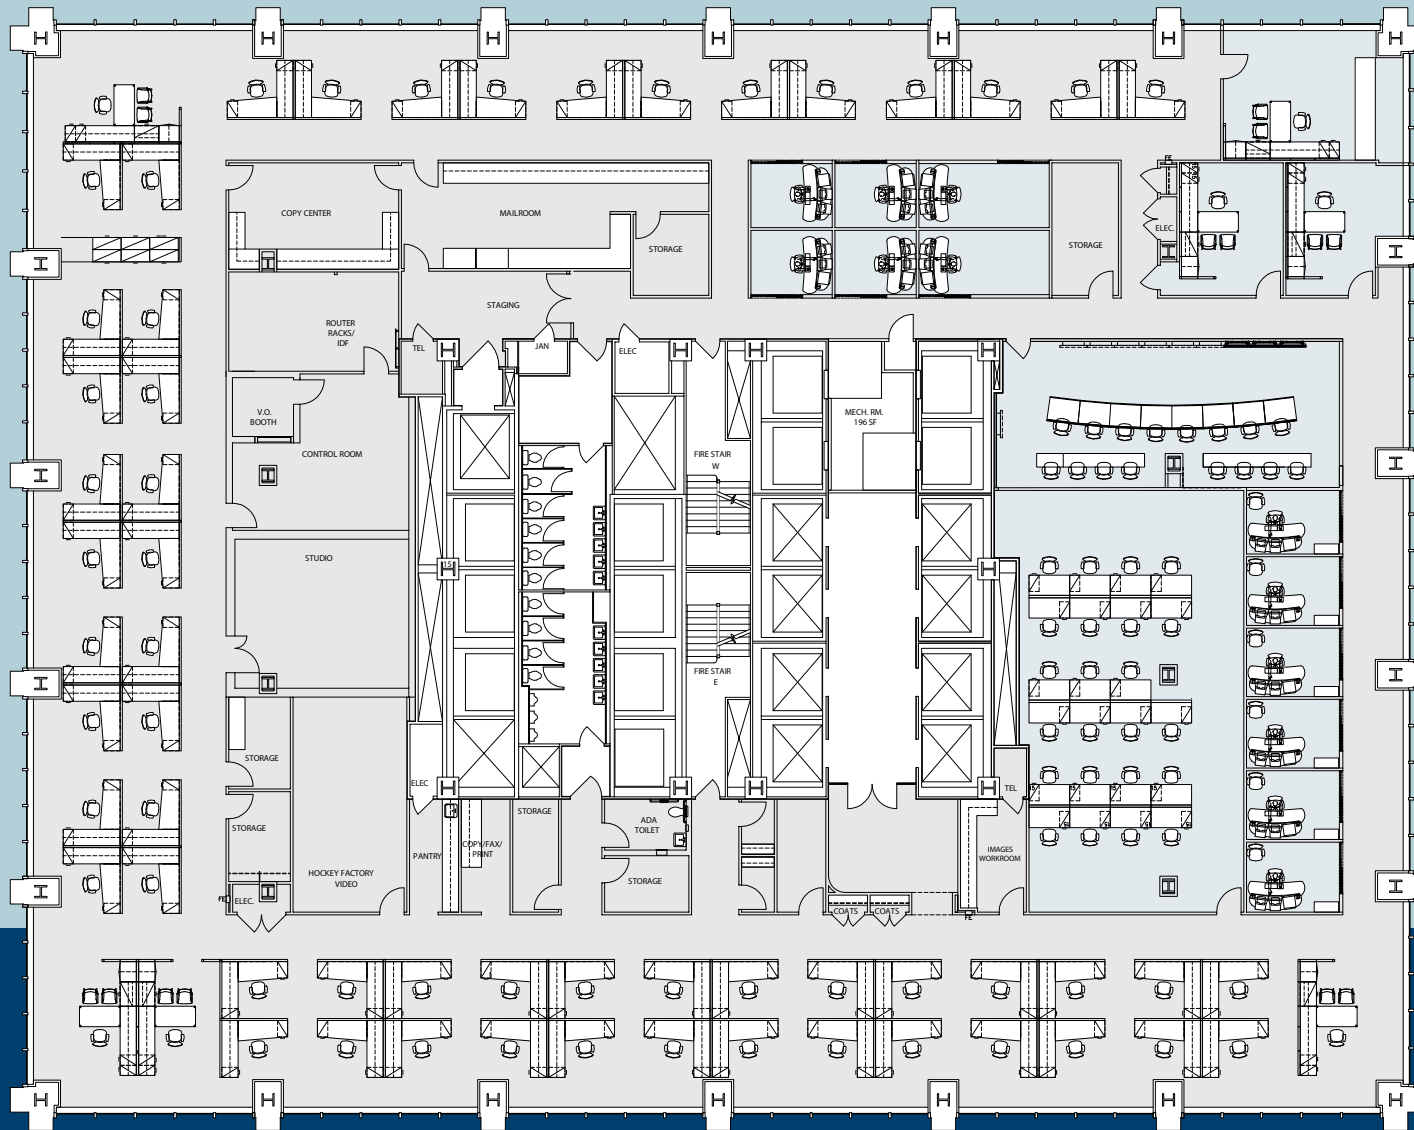

12TH FLOOR - 27,508 RSF - EXISTING CONDITION WITH EXISTING FURNITURE

TOUR THE SPACE

Corner Private Office: 1 Interior Private Offices: 13 Windowed Offices: 1 Workstations: 60
 Training Room: 1 Large Training Room: 1 Studio Space: 1 Pantry: 1
 Reception: 1 **Total Personnel: 76**