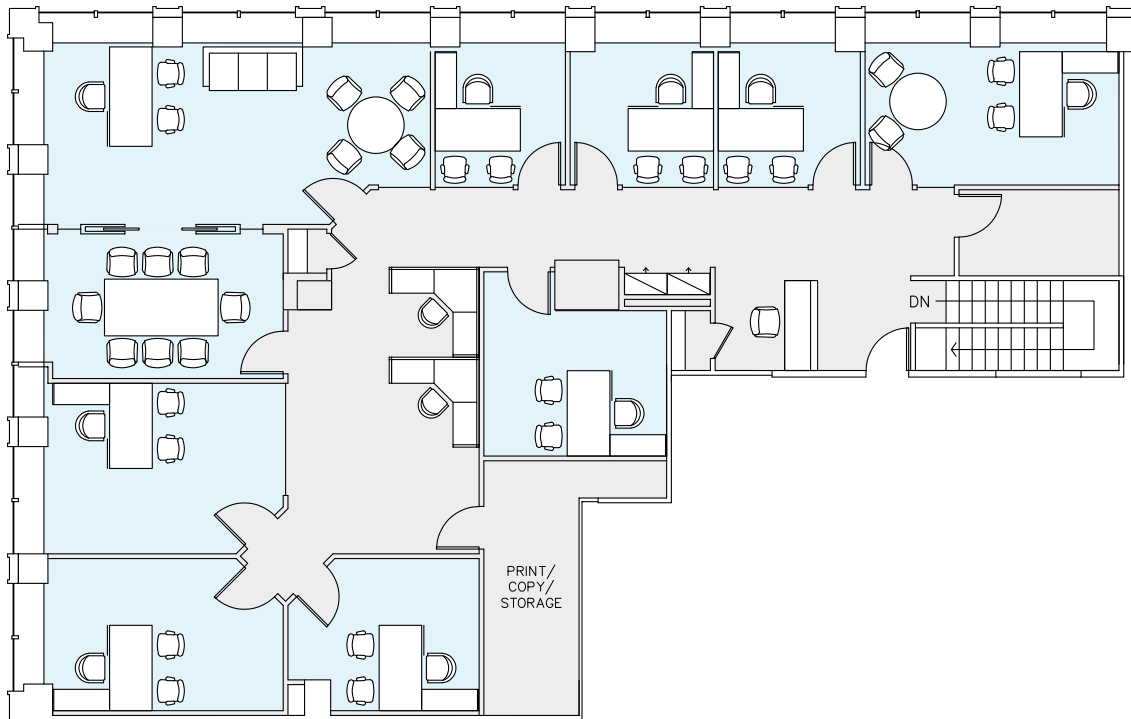

# 1350

Avenue of the Americas

EXISTING CONDITIONS

SUITE 1900 - 4,943 RSF

WEST 55TH STREET

AVENUE OF THE AMERICAS

FLOOR KEY

Offices	9
Work Stations	2
Conference Rooms	1
Receptionist	1
<b>Total Personnel</b>	<b>12</b>