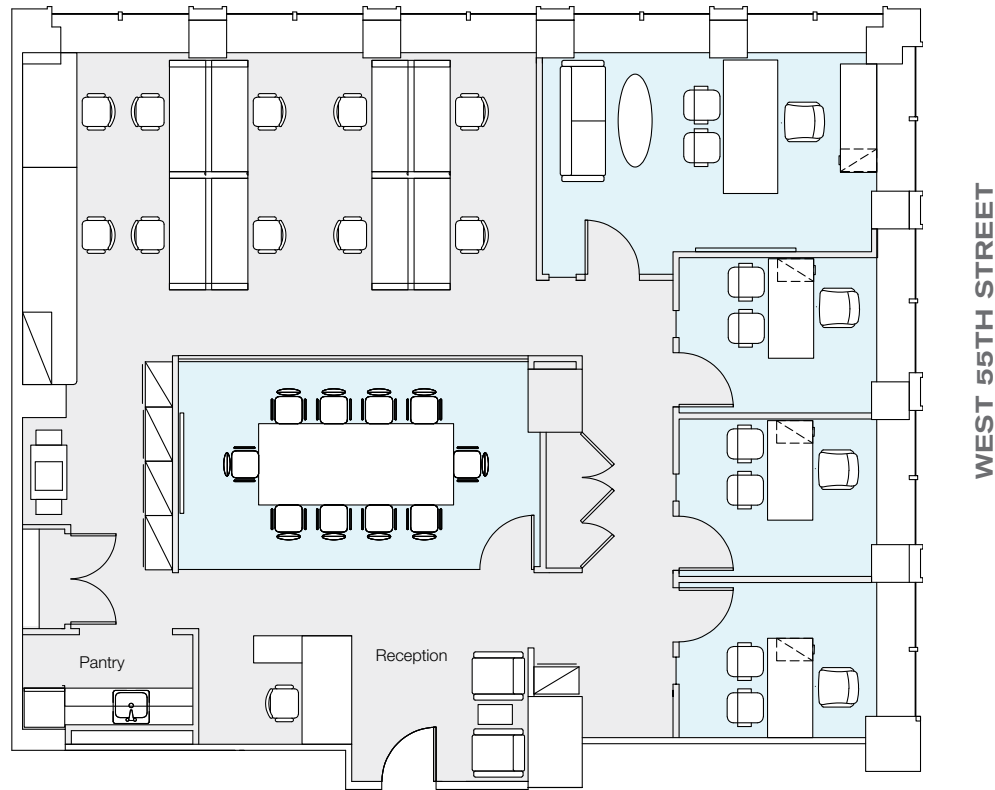

1350

Avenue of the Americas

EXISTING CONDITIONS

SUITE 1200 - 3,243 RSF

AVENUE OF THE AMERICAS

WEST 55TH STREET

FLOOR KEY	
Offices	4
Work Stations	10
Conference Rooms	1
Pantry	1
Receptionist	1
Total Personnel	15