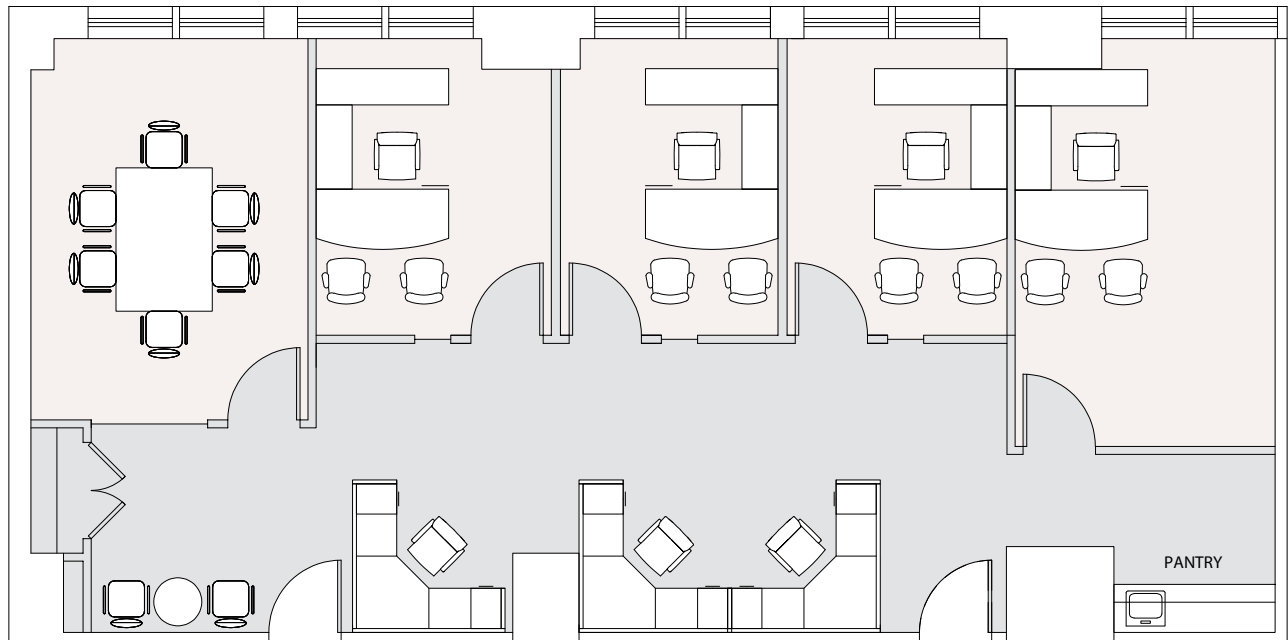

## EXISTING CONDITIONS

SUITE 1310 - 2,256 RSF

FLOOR KEY	
Total Offices	4
Workstations	3
Conference Rooms	1
Pantry	1
Total Personnel	7