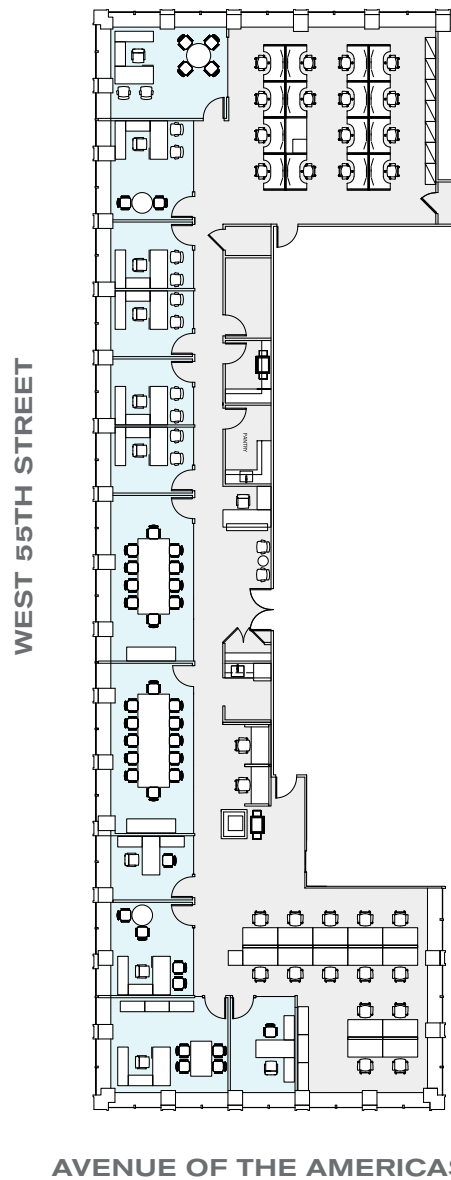

1350

Avenue of the Americas

EXISTING CONDITIONS

SUITE 3005 - 8,505 RSF

FLOOR KEY	
Offices	10
Work Stations	31
Conference Rooms	2
Pantry	1
Receptionist	1
Total Personnel	43

[Click here for more information](#)