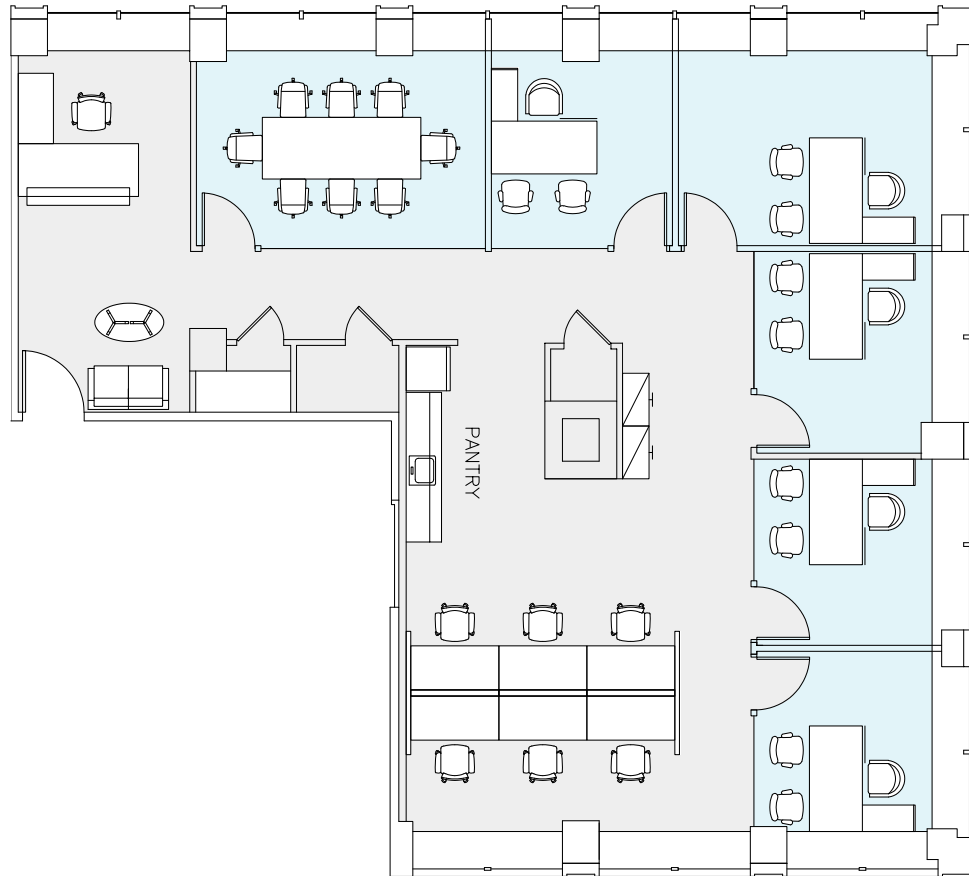

# 1350

Avenue of the Americas

EXISTING CONDITIONS

SUITE 2410 - 3,391 RSF

WEST 54TH STREET

FLOOR KEY	
Offices	3
Work Stations	10
Conference Rooms	1
Pantry	1
Receptionist	1
<b>Total Personnel</b>	<b>14</b>

[Click here for more information](#)