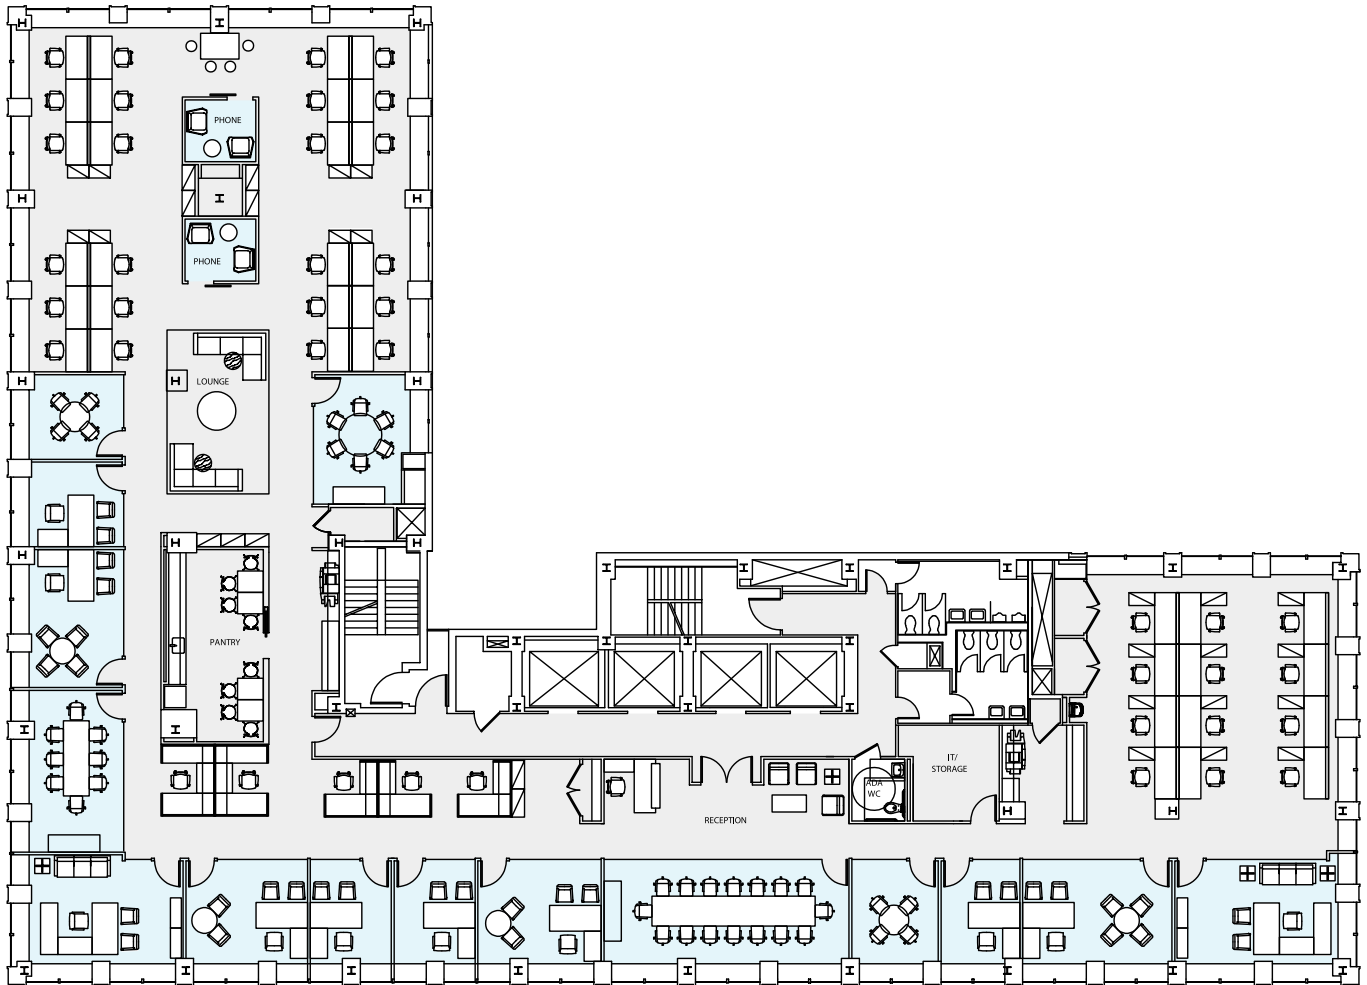

1350

Avenue of the Americas

PROPOSED OPEN LAYOUT

TOWER FLOOR

WEST 54TH STREET

AVENUE OF THE AMERICAS

WEST 55TH STREET

FLOOR KEY

Offices	10
Workstations	41
Conference Rooms	2
Meeting Rooms	3
Pantry	1
Receptionist	1
Total Personnel	52

[Click here for more information](#)