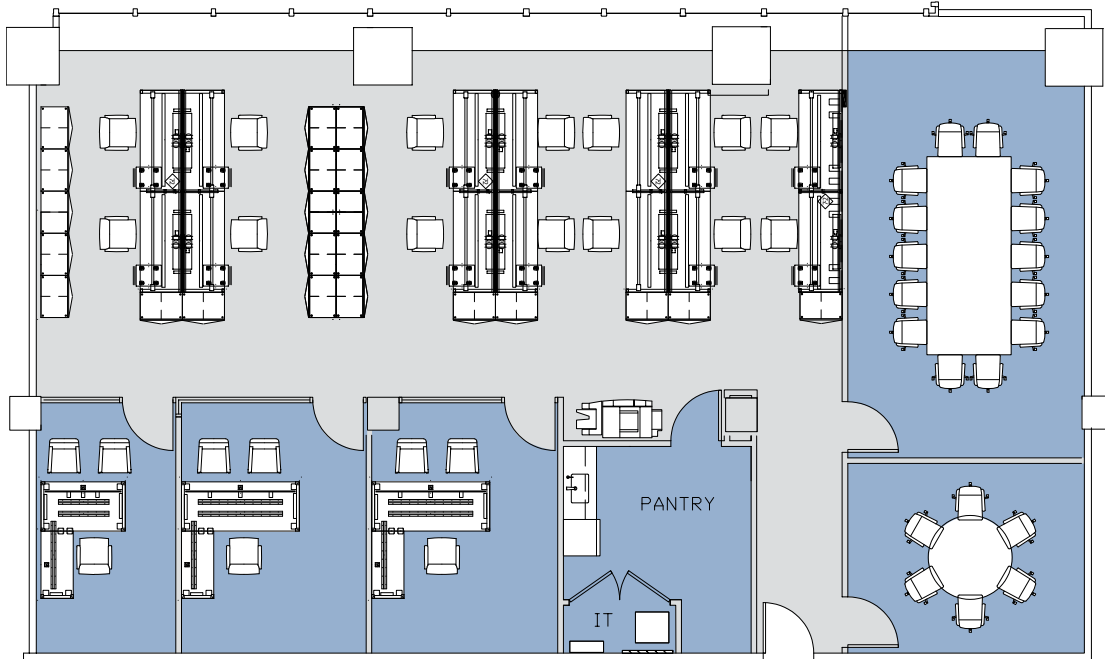

# 10E 53

SUITE 601 – 3,726 RSF  
EXISTING CONDITIONS

FLOOR KEY:	
Total Offices	3
Workstations	14
Conference Rooms	2
Receptionist	1
Pantry	1
Total Personnel	18

[Click here for more information](#)