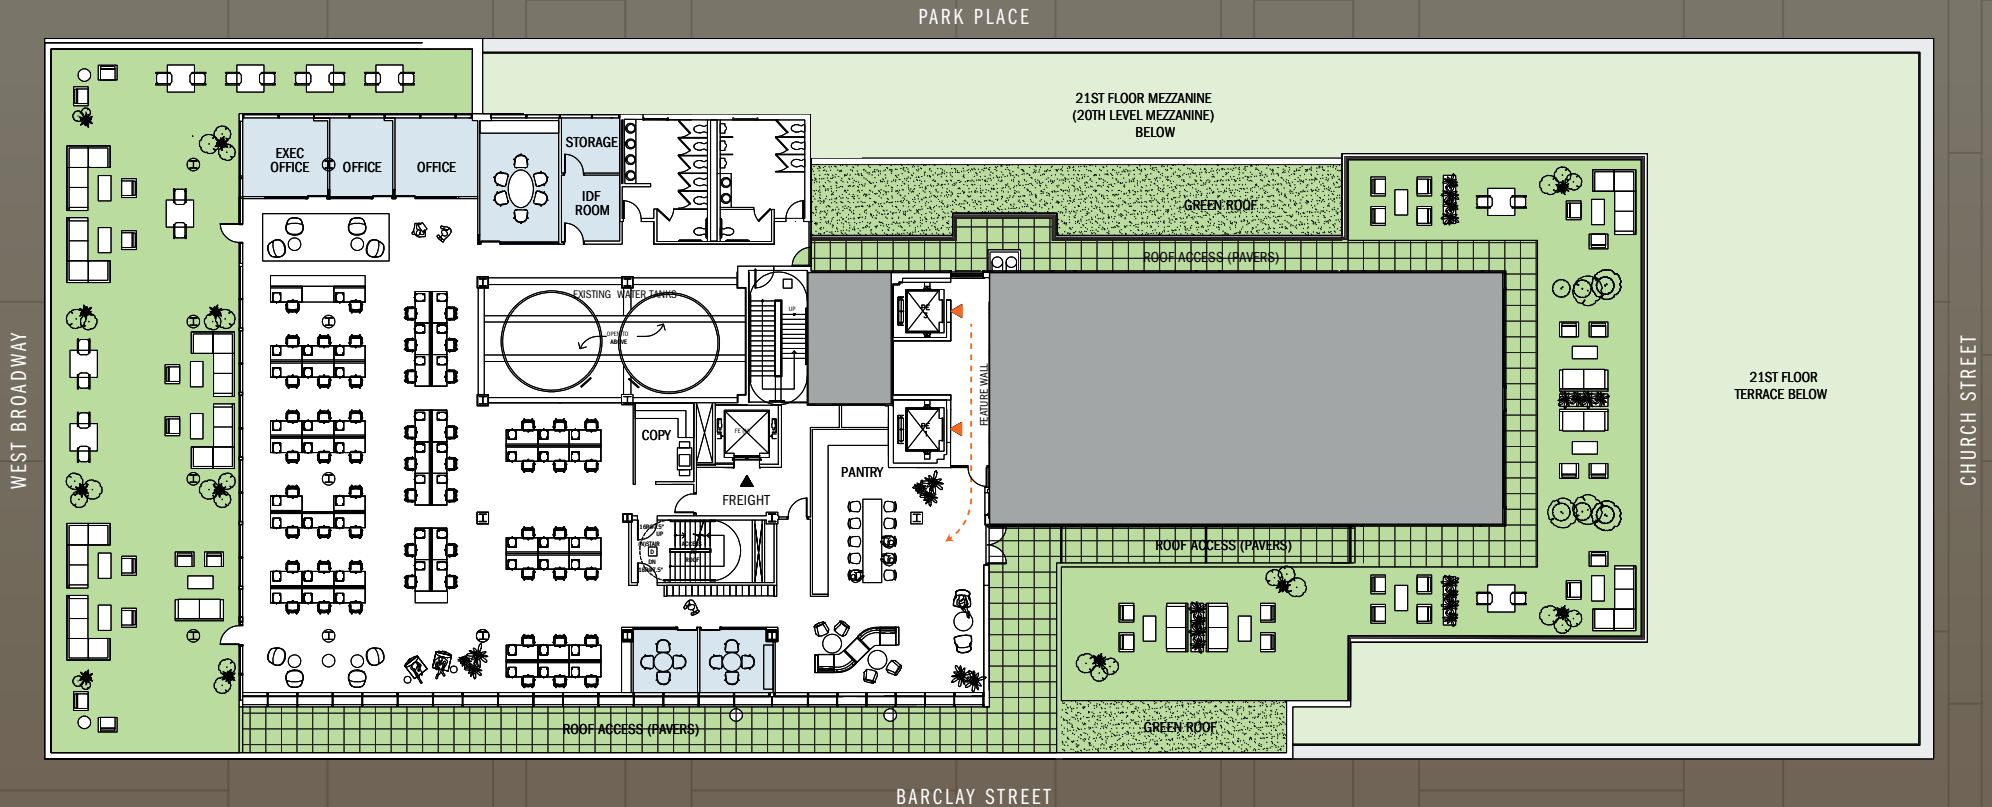

**THE PENTHOUSE  
@21 WEST BROADWAY**

**22ND FLOOR PROPOSED LAYOUT | 12,308 RSF OFFICE | 11,401 SF TERRACE**

**Floor Key:**

Offices	3
Workstations	59
Conference Rooms	3
Pantry/Café	1
<b>Total Personnel</b>	<b>62</b>