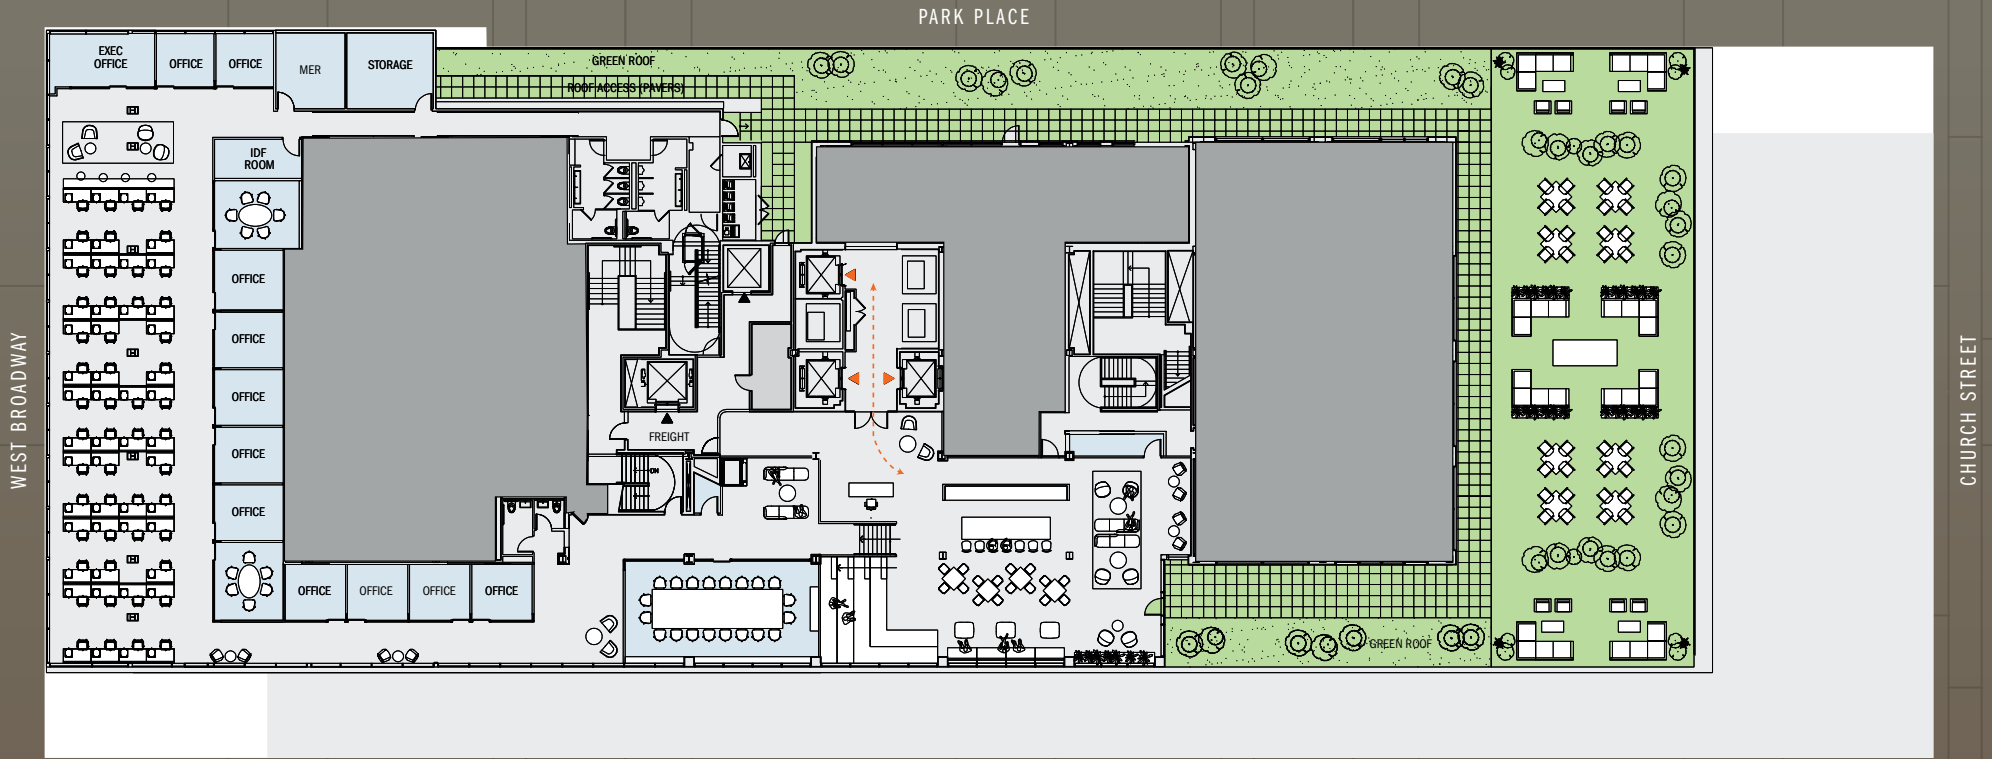

# THE PENTHOUSE @21 WEST BROADWAY

## 21ST FLOOR PROPOSED LAYOUT | 18,087 RSF OFFICE | 9,343 SF TERRACE

### Floor Key:

Offices	12
Workstations	51
Conference Rooms	3
Reception	1
Pantry/Café	1
Total Personnel	64