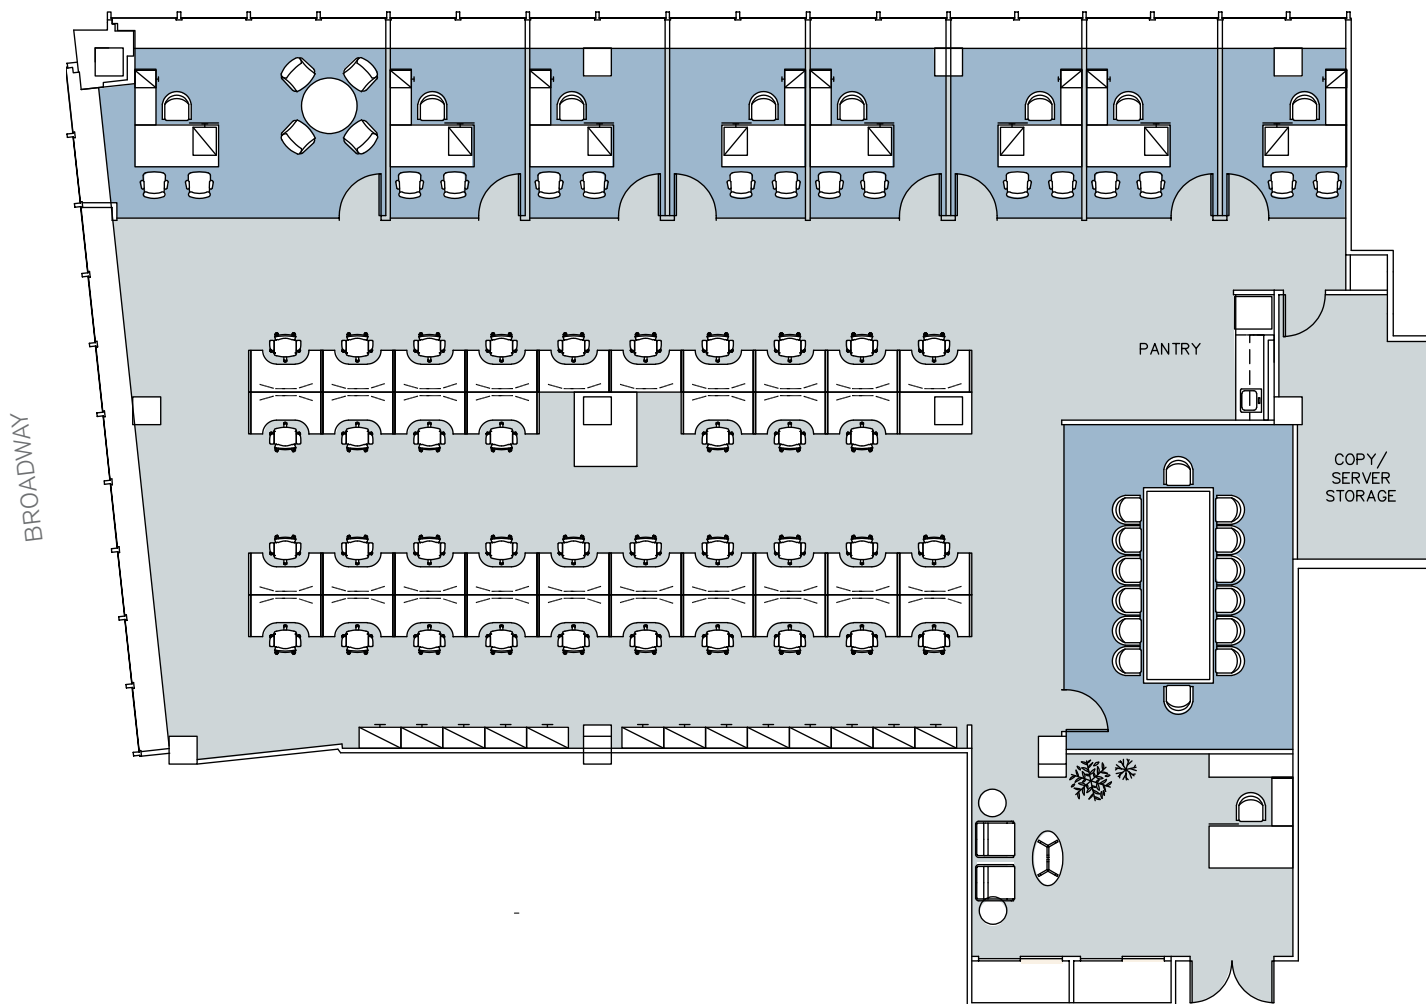

810 SEVENTH

SUITE 801 - 7,996 RSF
EXISTING CONDITIONS

WEST 53RD STREET

FLOOR KEY	
Offices	8
Workstations	37
Conference Rooms	1
Pantry	1
Reception	1
Total Personnel	46

[Click here for more information](#)