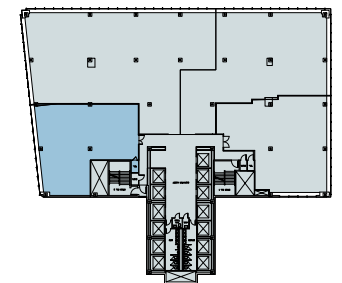

810 SEVENTH

SUITE 410 - 3,658 RSF

EXISTING CONDITIONS

FLOOR KEY

Office	3
Workstation	12
Conference Room	1
Pantry	1
Reception	1
Total Personnel	16

 **VTS**
VIRTUAL TOUR LINK

[CLICK FOR PROPERTY PAGE](#)

SUITE 410

SUITE 410

SUITE 410