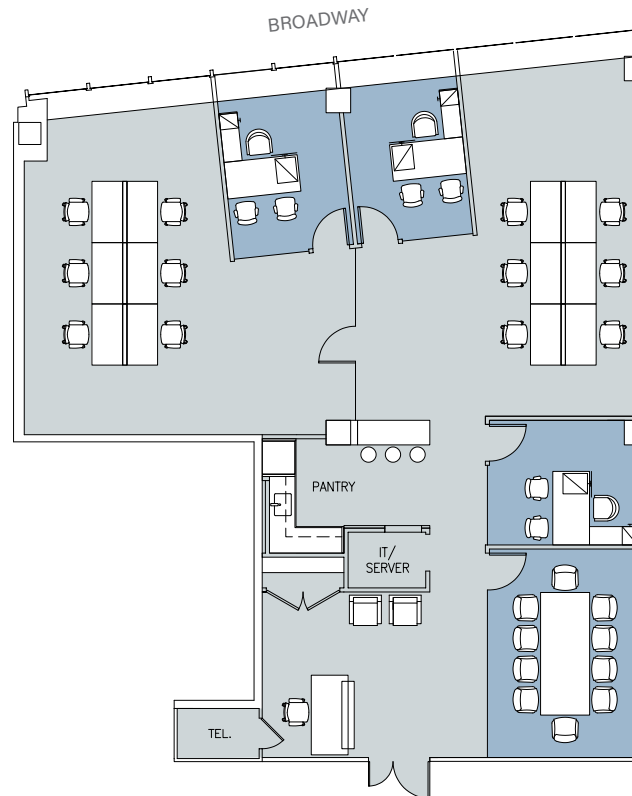

810 SEVENTH

SUITE 410 - 3,658 RSF

EXISTING CONDITIONS

FLOOR KEY

Office	3
Workstation	12
Conference Room	1
Pantry	1
Reception	1
Total Personnel	16

 **VTS**
VIRTUAL TOUR LINK

[CLICK FOR PROPERTY PAGE](#)

SUITE 410

SUITE 410

SUITE 410