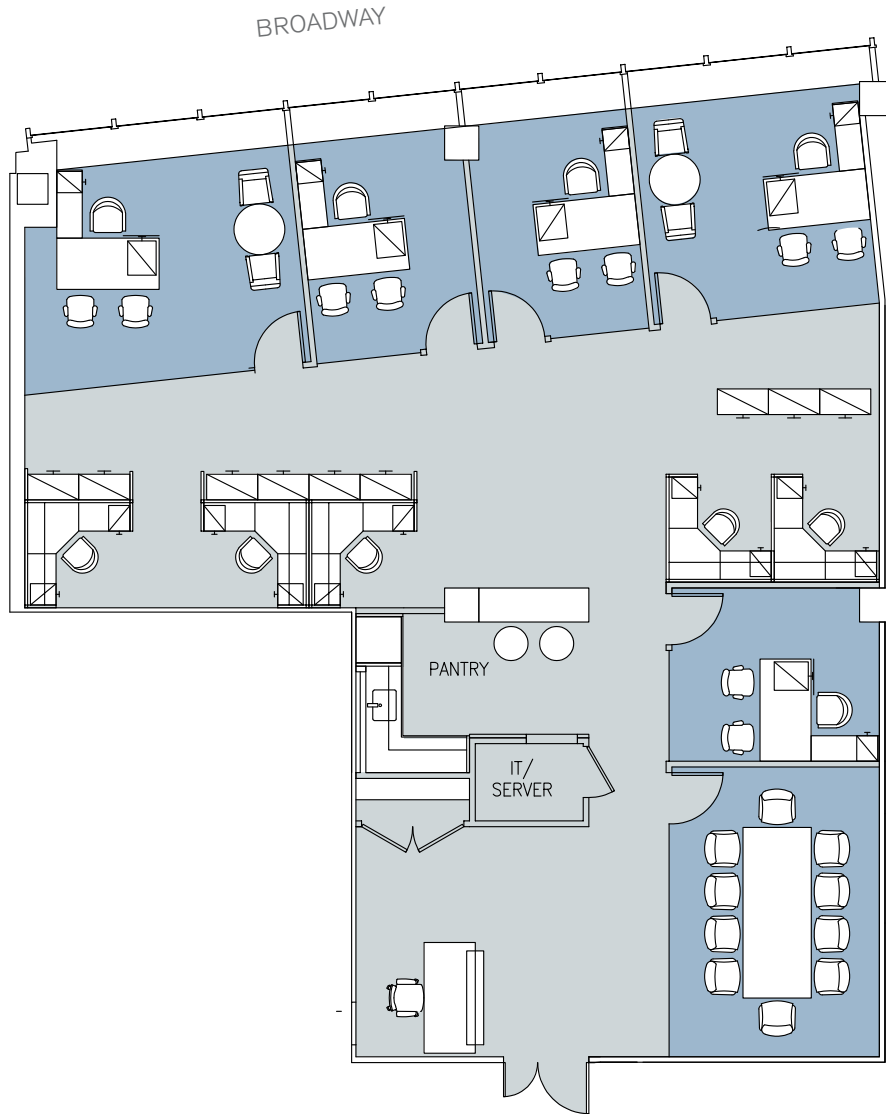

# 810 SEVENTH

SUITE 410 - 3,658 RSF  
EXISTING CONDITIONS

FLOOR KEY	
Offices	5
Workstations	5
Conference/Breakout Rooms	1
Pantry	1
Reception	1
Total Personnel	11

[Click here for more information](#)