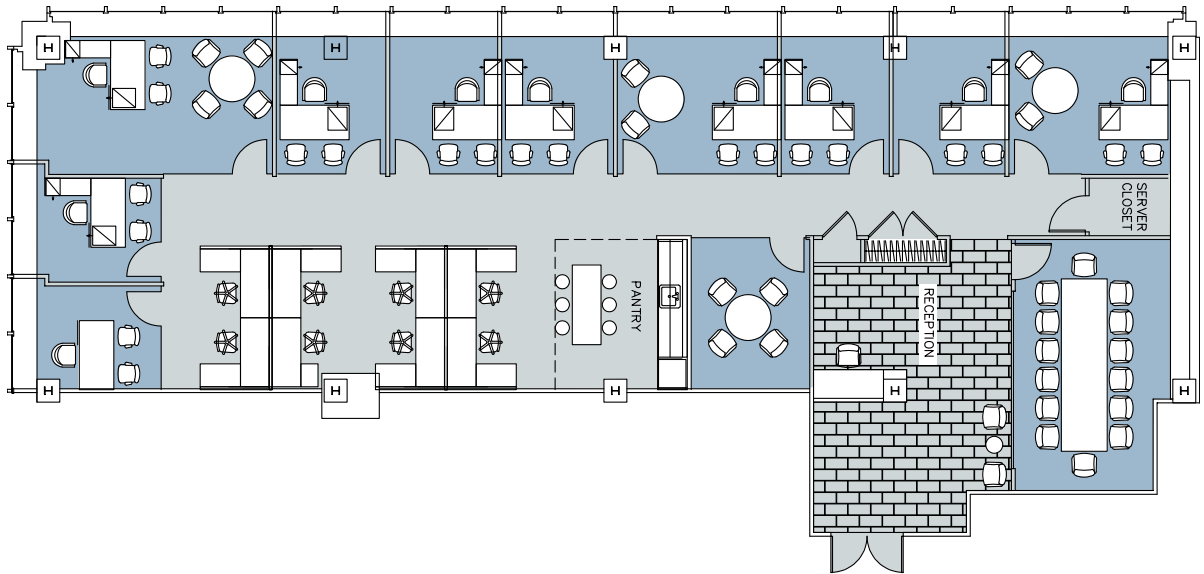

810 SEVENTH

SUITE 205 - 5,798 RSF
EXISTING CONDITIONS

SEVENTH AVENUE

FLOOR KEY	
Offices	10
Workstations	8
Conference/Breakout Rooms	1
Pantry	1
Reception	1
Total Personnel	19

[Click here for more information](#)