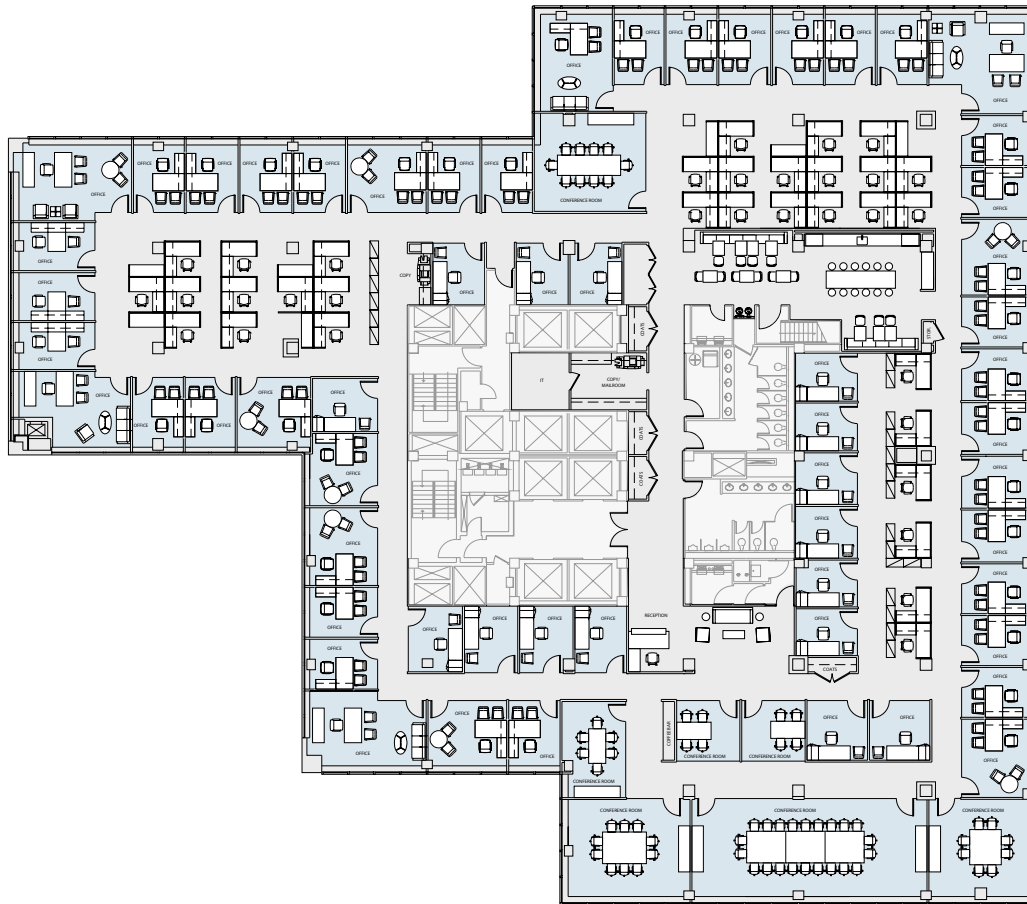

EAST 47TH ST

THIRD AVE

EAST 46TH ST

26,351 RSF

16TH FLOOR OFFICE INTENSIVE

Floor Key:

Offices	57
Workstations	32
Conference Rooms	7
Reception	1
Pantry	1
Phone Rooms	0
Total Personnel	90

[Click here for more information](#)