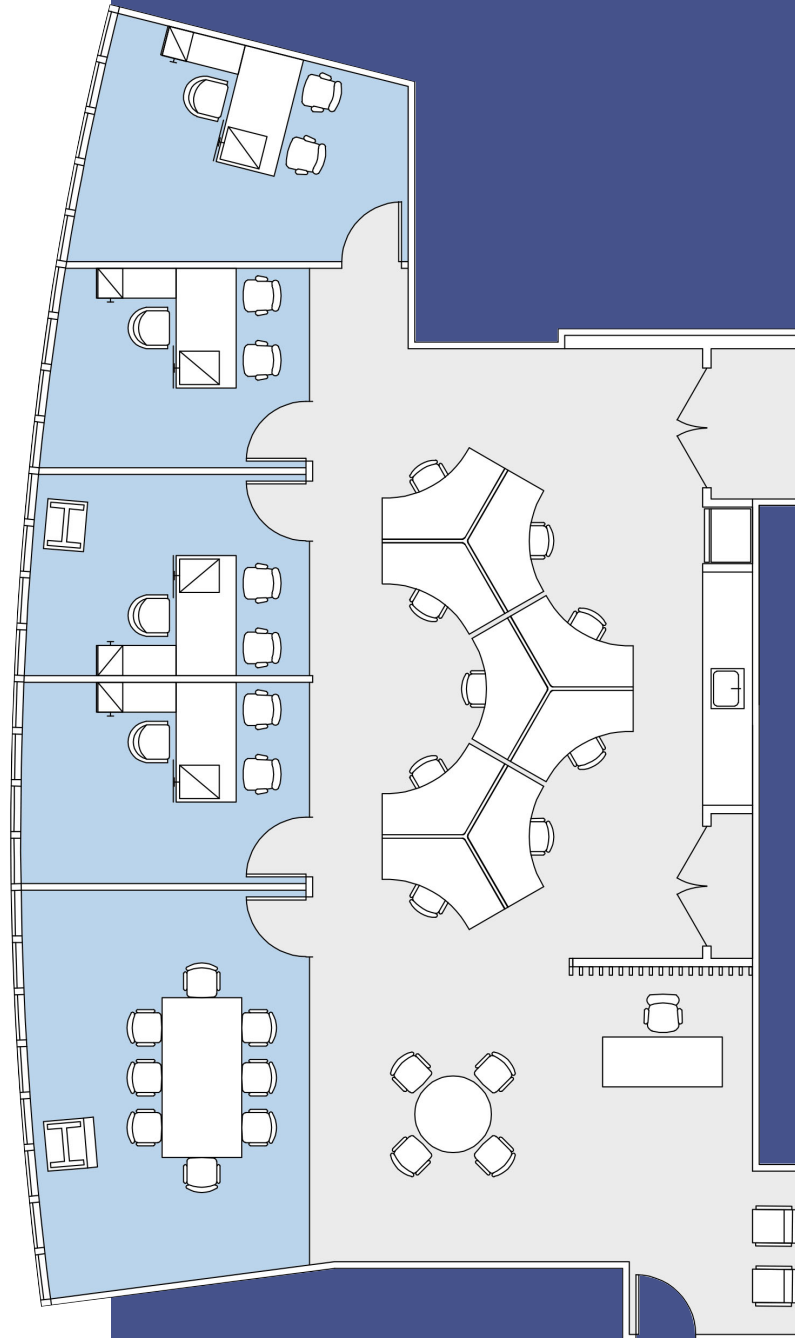

2400C

3,392 RSF

Proposed Pre-Build

Floor Key:

Offices	4
Workstations	9
Conference Rooms	1
Pantry	1
Receptionist	1
Total Personnel	14

[Click here for more information](#)