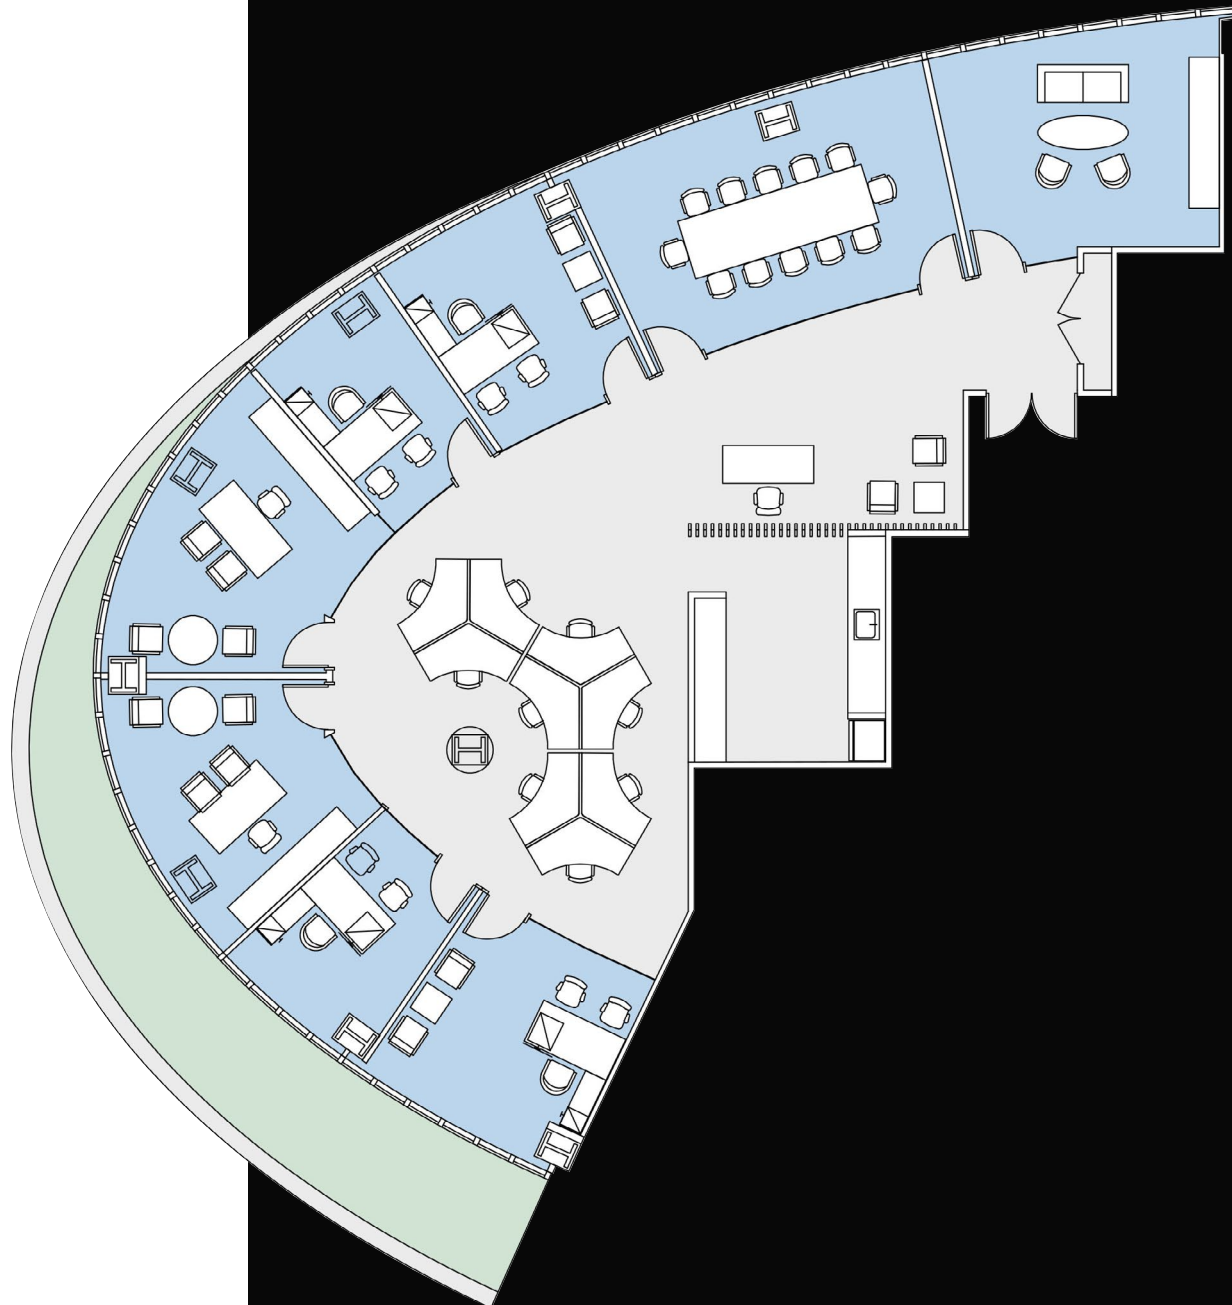

1900A 5,127 RSF

Proposed Pre-Build

Floor Key:

Offices	7
---------	---

Workstations	9
--------------	---

Conference Rooms	1
------------------	---

Pantry	1
--------	---

Receptionist	1
--------------	---

Total Personnel	17
------------------------	-----------

[Click here for more information](#)