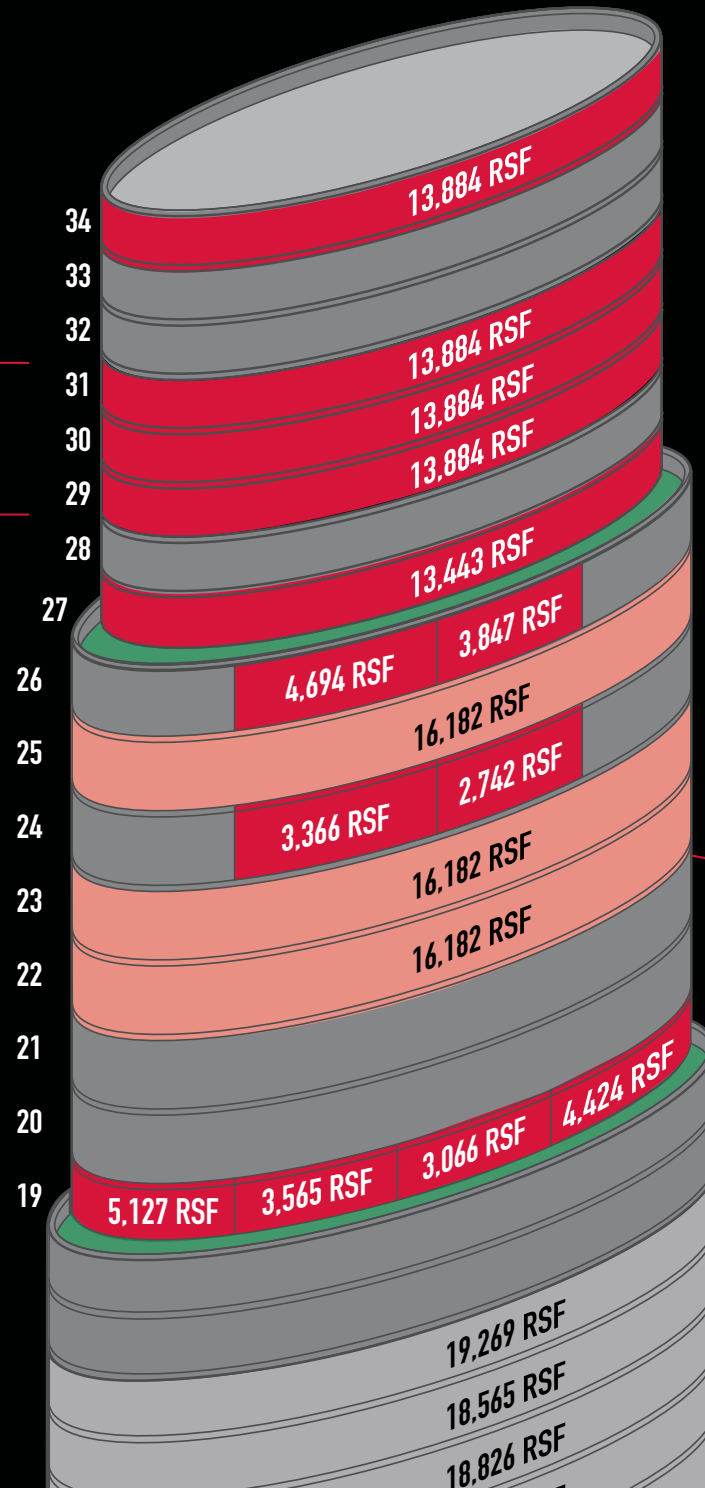

TOTAL RSF 41,652

Immediate  
Avail. 7/1/21