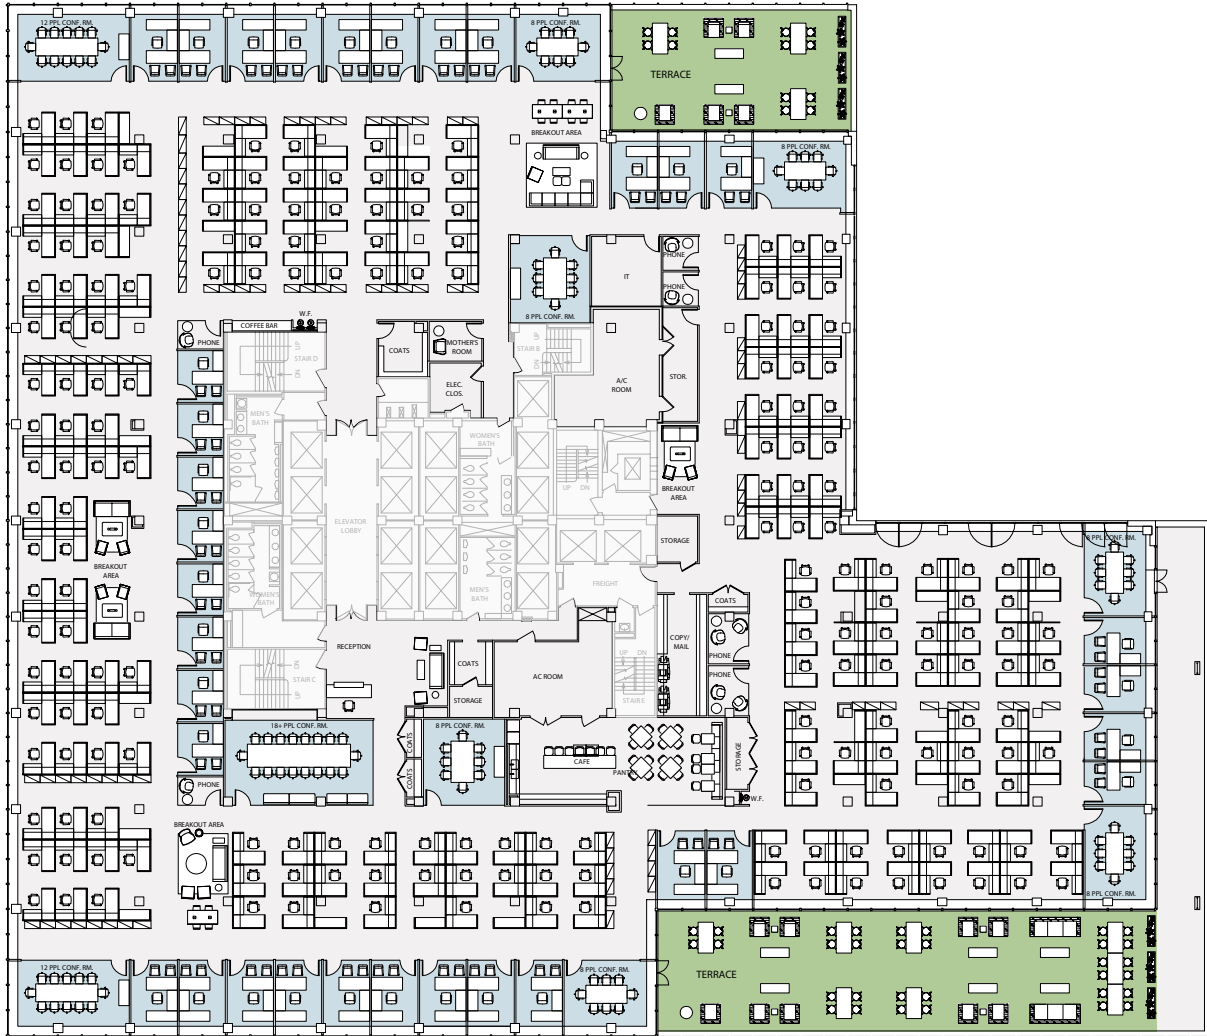

East 47th Street

Lexington Avenue

East 46th Street

SPACE KEY	
Offices	32
Conference Rooms	6
Workstations	265
Reception	1
Total Headcount	298
RSF Per Person	149

[Click here for more information](#)

East 47th Street

Lexington Avenue

East 46th Street

SPACE KEY	
Perimeter Offices	49
Conference Rooms	7
Workstations	228
Reception	1
Total Headcount	278
RSF Per Person	163

[Click here for more information](#)

East 47th Street

Lexington Avenue

East 46th Street

SPACE KEY	
Perimeter Offices	54
Interior Offices	21
Conference Rooms	7
Workstations	37
Reception	2
Total Headcount	114
RSF Per Attorney	593

[Click here for more information](#)