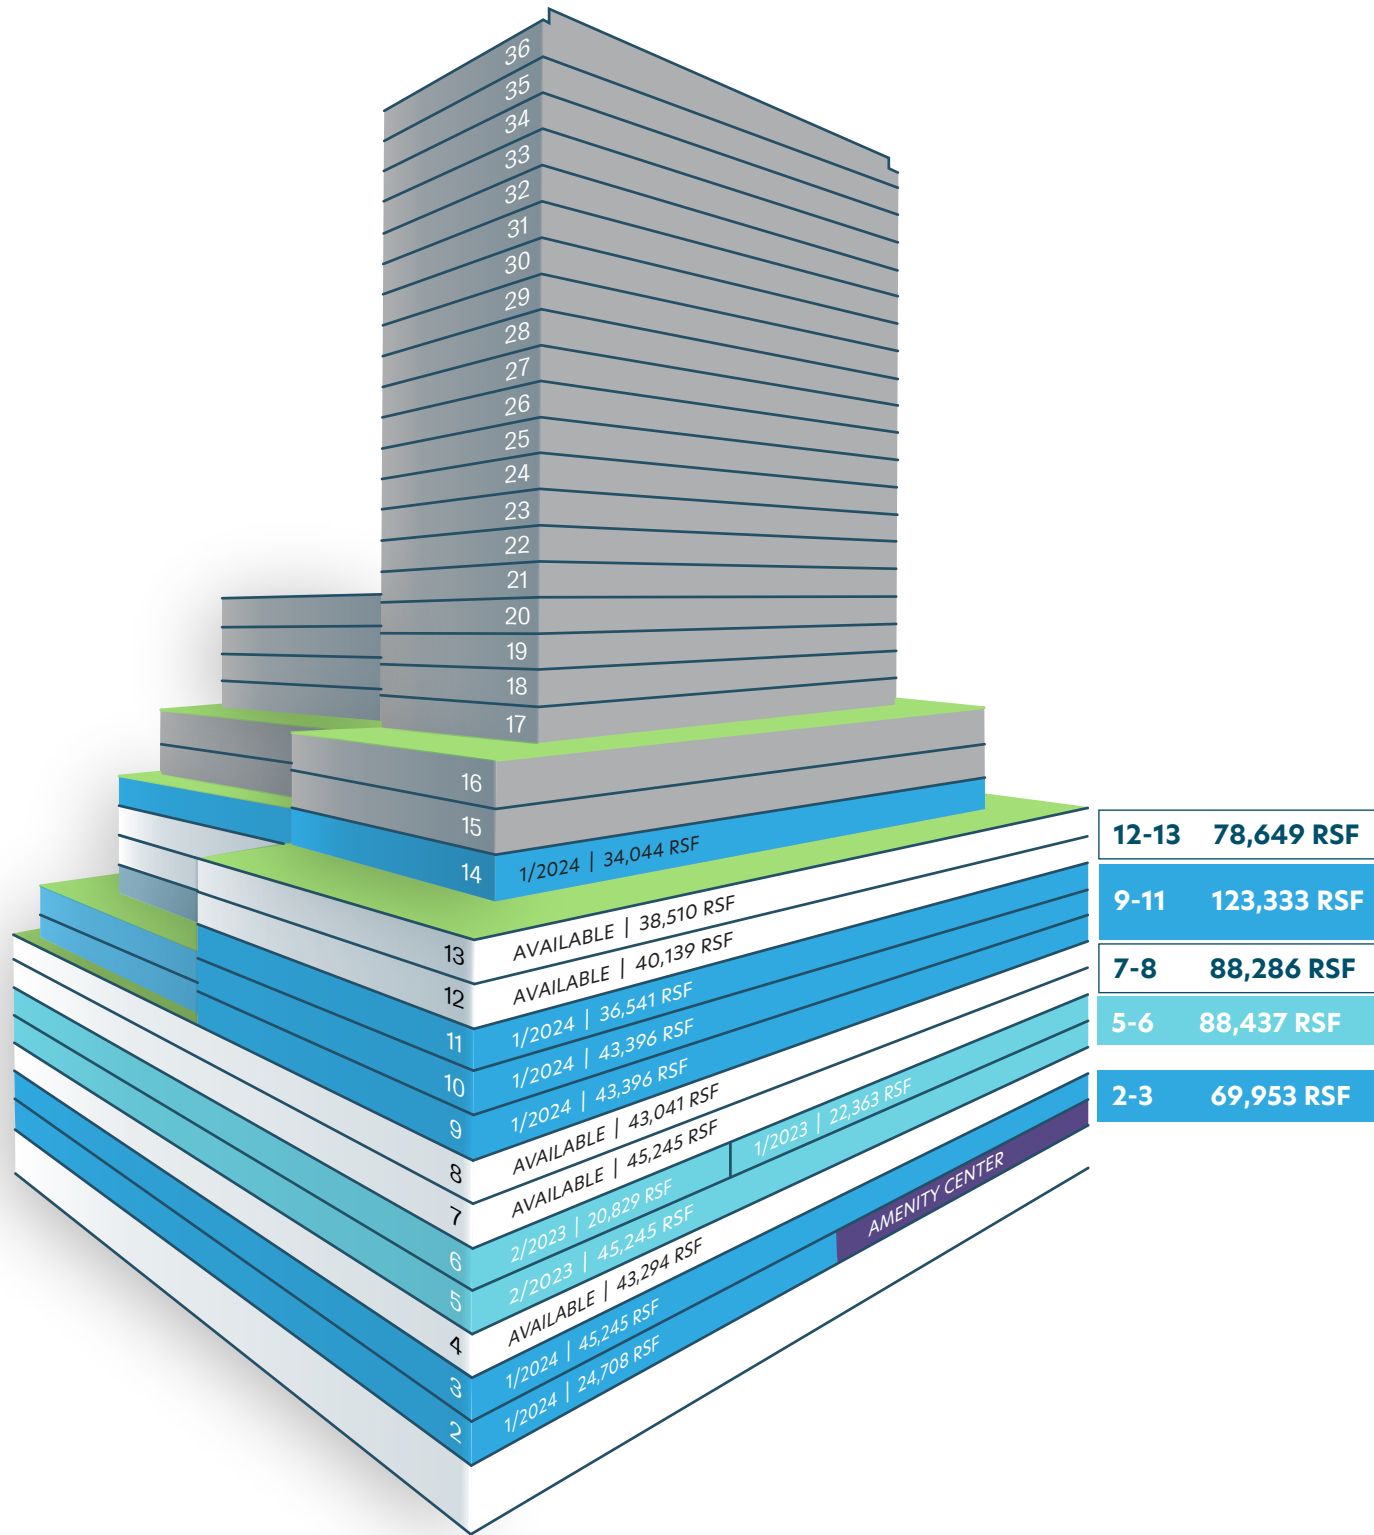

100 PARK AVENUE

STACK PLAN

36
35
34
33
32
31
30
29
28
27
26
25
24
23
22
21
20
19
18
17

16

15

14

13

12

11

10

9

8

7

6

5

4

3

2

1/2024 | 34,044 RSF

AVAILABLE | 38,510 RSF

AVAILABLE | 40,139 RSF

1/2024 | 36,541 RSF

1/2024 | 43,396 RSF

1/2024 | 43,396 RSF

AVAILABLE | 43,041 RSF

AVAILABLE | 45,245 RSF

2/2023 | 20,829 RSF

2/2023 | 45,245 RSF

AVAILABLE | 43,294 RSF

1/2024 | 45,245 RSF

1/2024 | 24,708 RSF

1/2023 | 22,363 RSF