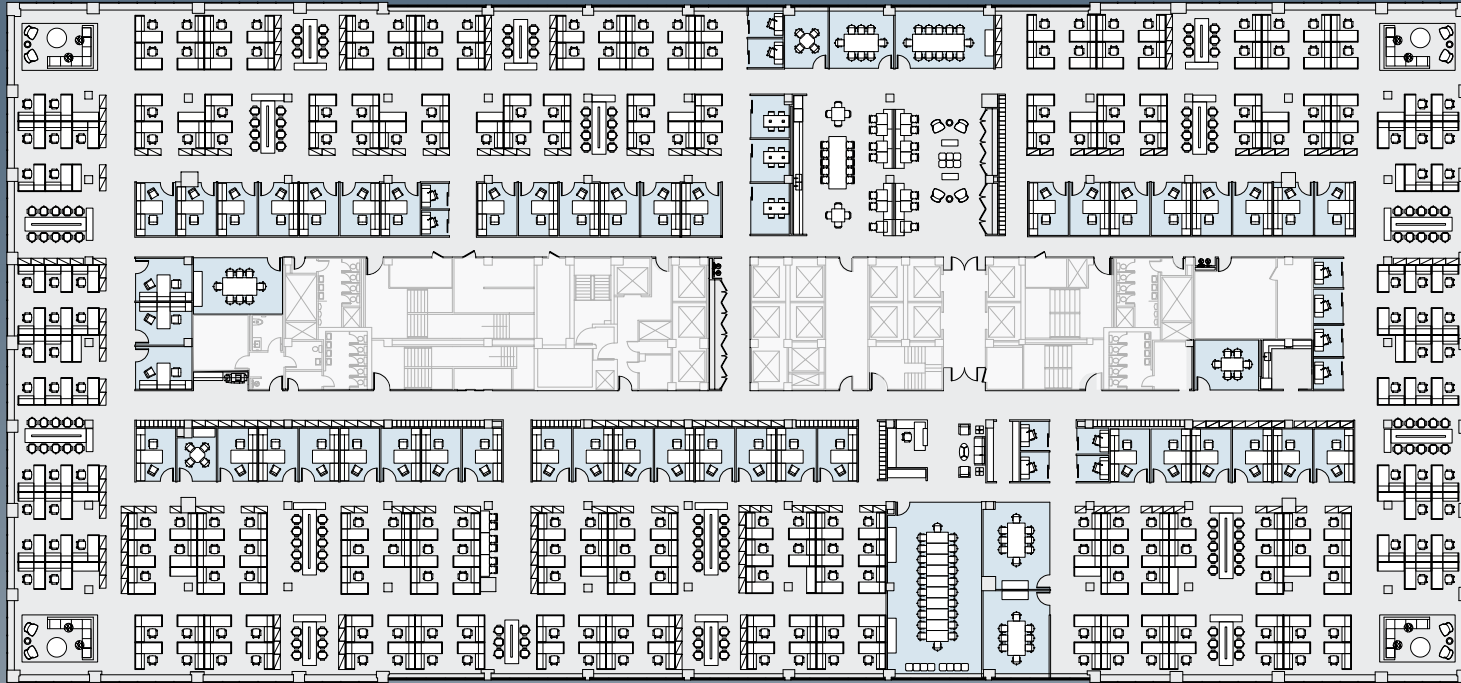

9TH FLOOR OFFICE PLAN 66,159 RSF

Floor Key:

Offices	115
Workstations	106
Conference Rooms	6
Meeting Rooms	4
Reception	1
Phone Rooms	8
Breakout Area	9
Pantry	1
Total Personnel	222
RSF PP	298

9TH FLOOR OPEN PLAN 66,159 RSF

Floor Key:

Offices	46
Workstations	241
Conference Rooms	7
Meeting Rooms	1
Reception	1
Phone Rooms	12
Breakout Area	24
Pantry	1
Total Personnel	288
RSP PP	230