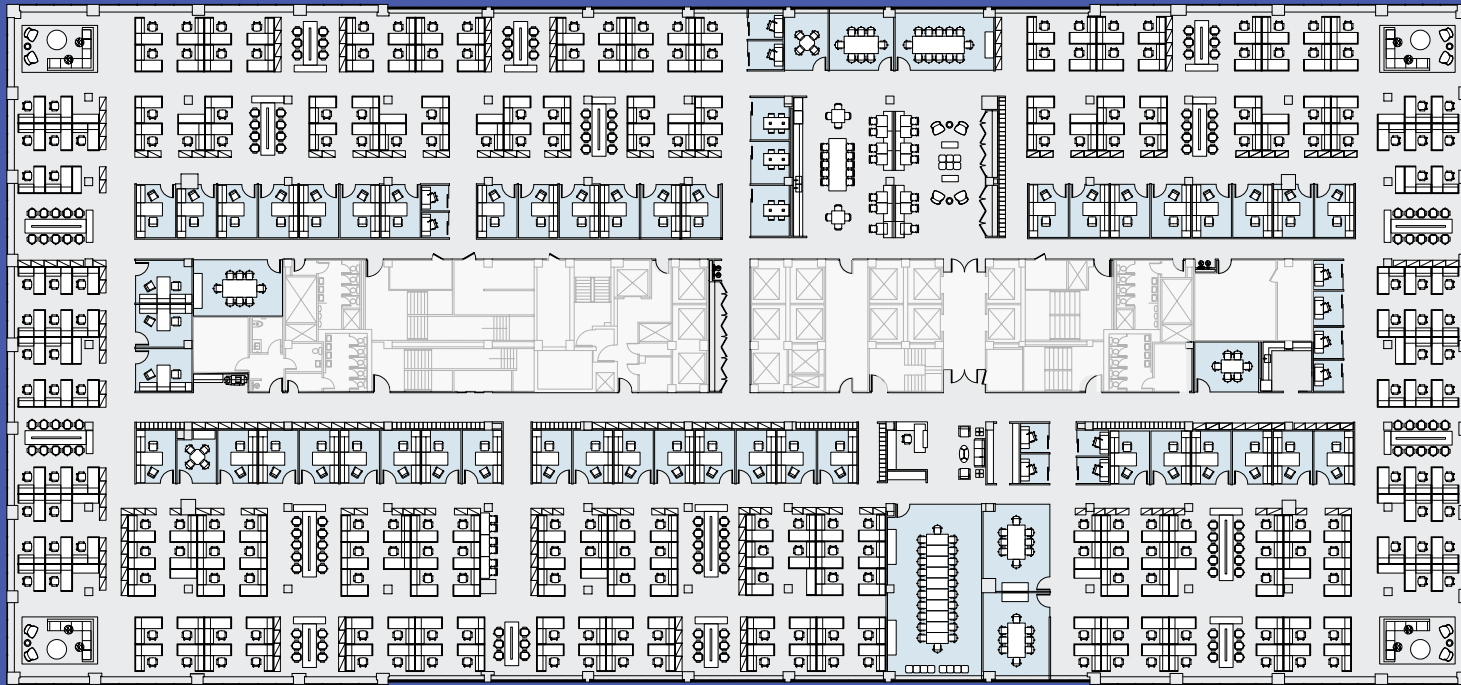

9TH FLOOR OFFICE PLAN 66,159 RSF

PARK PLACE

WEST BROADWAY

BARCLAY STREET

CHURCH STREET

| Floor Key: | |
|------------------|-----|
| Offices | 115 |
| Workstations | 106 |
| Conference Rooms | 6 |
| Meeting Rooms | 4 |
| Reception | 1 |
| Phone Rooms | 8 |
| Breakout Area | 9 |
| Pantry | 1 |
| Total Personnel | 222 |
| RSF PP | 298 |

9TH FLOOR OPEN PLAN 66,159 RSF

PARK PLACE

WEST BROADWAY

BARCLAY STREET

CHURCH STREET

Floor Key:

| | |
|------------------|-----|
| Offices | 46 |
| Workstations | 241 |
| Conference Rooms | 7 |
| Meeting Rooms | 1 |
| Reception | 1 |
| Phone Rooms | 12 |
| Breakout Area | 24 |
| Pantry | 1 |
| Total Personnel | 288 |
| RSP PP | 230 |