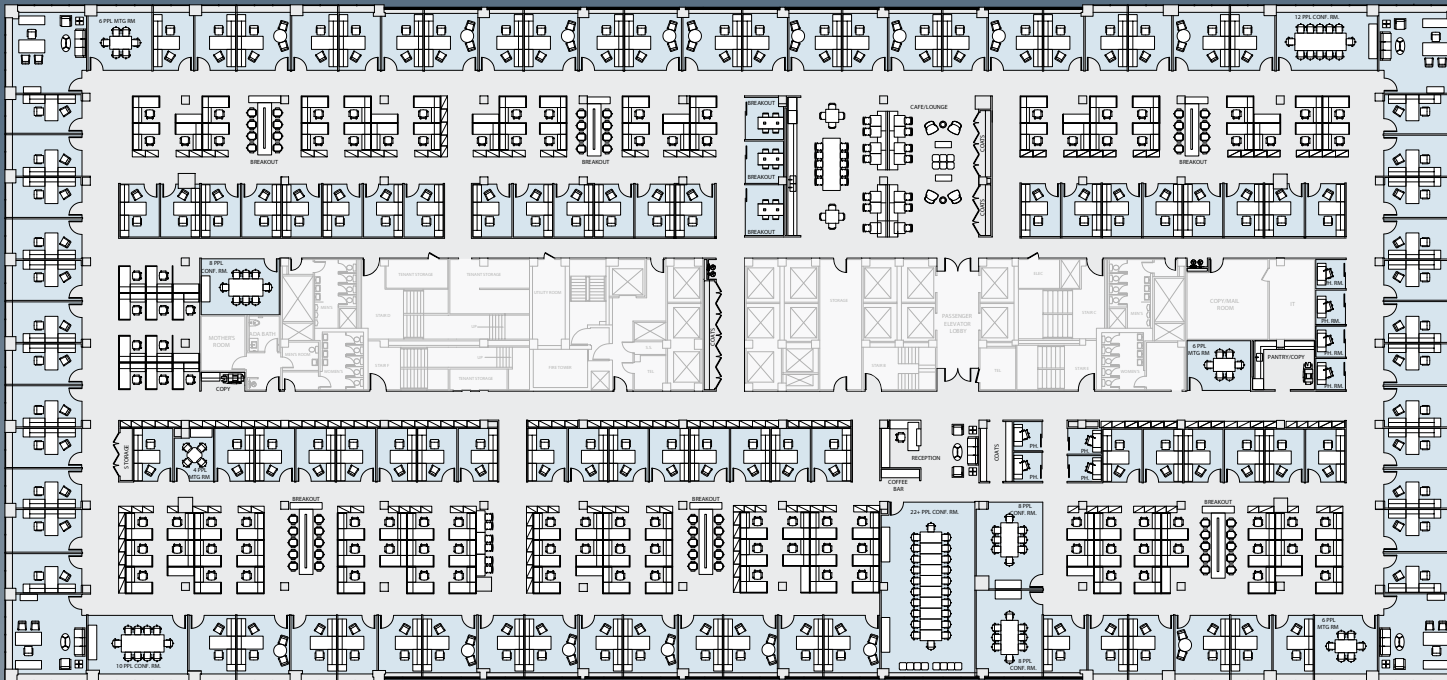

9TH FLOOR OFFICE PLAN 66,159 RSF

Floor Key:

Offices	115
Workstations	106
Conference Rooms	6
Meeting Rooms	4
Reception	1
Phone Rooms	8
Breakout Area	9
Pantry	1
Total Personnel	222
RSF PP	298

9TH FLOOR OPEN PLAN 66,159 RSF

Floor Key:

Offices	46
Workstations	241
Conference Rooms	7
Meeting Rooms	1
Reception	1
Phone Rooms	12
Breakout Area	24
Pantry	1
Total Personnel	288
RSP PP	230