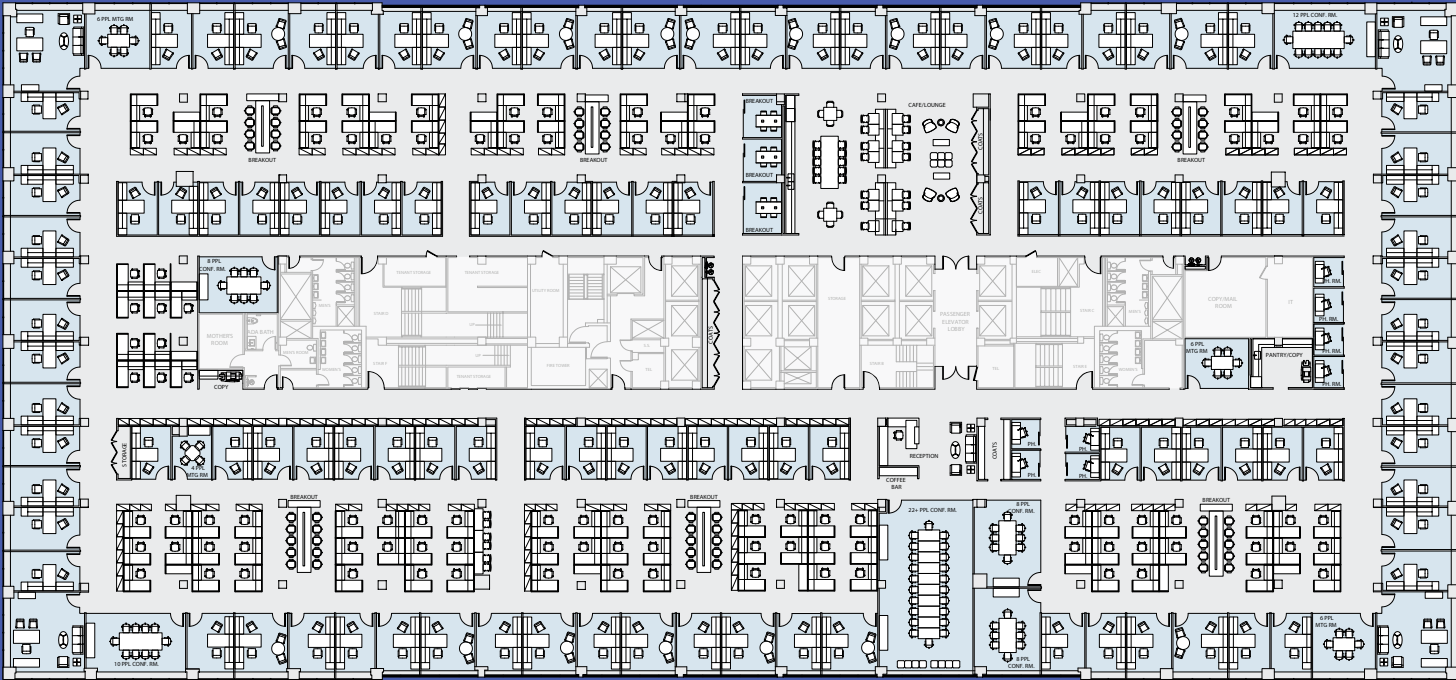

9TH FLOOR OFFICE PLAN 66,159 RSF

PARK PLACE

WEST BROADWAY

BARCLAY STREET

CHURCH STREET

| Floor Key: | |
|------------------|-----|
| Offices | 115 |
| Workstations | 106 |
| Conference Rooms | 6 |
| Meeting Rooms | 4 |
| Reception | 1 |
| Phone Rooms | 8 |
| Breakout Area | 9 |
| Pantry | 1 |
| Total Personnel | 222 |
| RSF PP | 298 |

9TH FLOOR OPEN PLAN 66,159 RSF

PARK PLACE

WEST BROADWAY

BARCLAY STREET

CHURCH STREET

Floor Key:

| | |
|------------------|-----|
| Offices | 46 |
| Workstations | 241 |
| Conference Rooms | 7 |
| Meeting Rooms | 1 |
| Reception | 1 |
| Phone Rooms | 12 |
| Breakout Area | 24 |
| Pantry | 1 |
| Total Personnel | 288 |
| RSP PP | 230 |