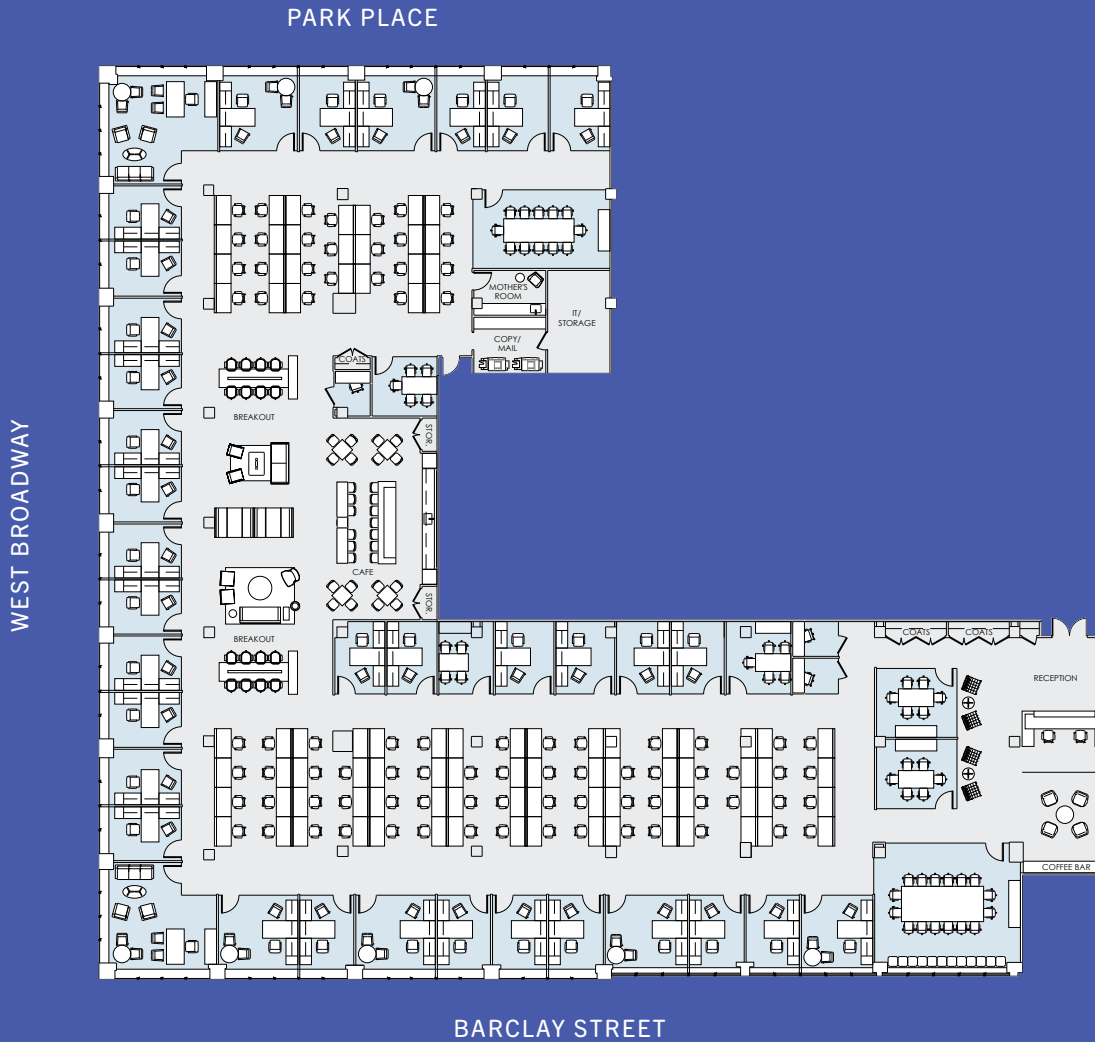

SUITE 815 OFFICE PLAN 25,500 RSF

Floor Key:

Offices	36
Workstations	85
Conference Rooms	7
Reception	2
Cafe/Pantry	1
Phone Rooms	3
Breakout Area	2
Total Personnel	123
RSP PP	207

SUITE 815 OPEN PLAN 25,500 RSF

Floor Key:

Offices	13
Workstations	145
Conference Rooms	7
Reception	2
Cafe/Pantry	1
Phone Rooms	3
Breakout Area	2
Total Personnel	160
RSP PP	159