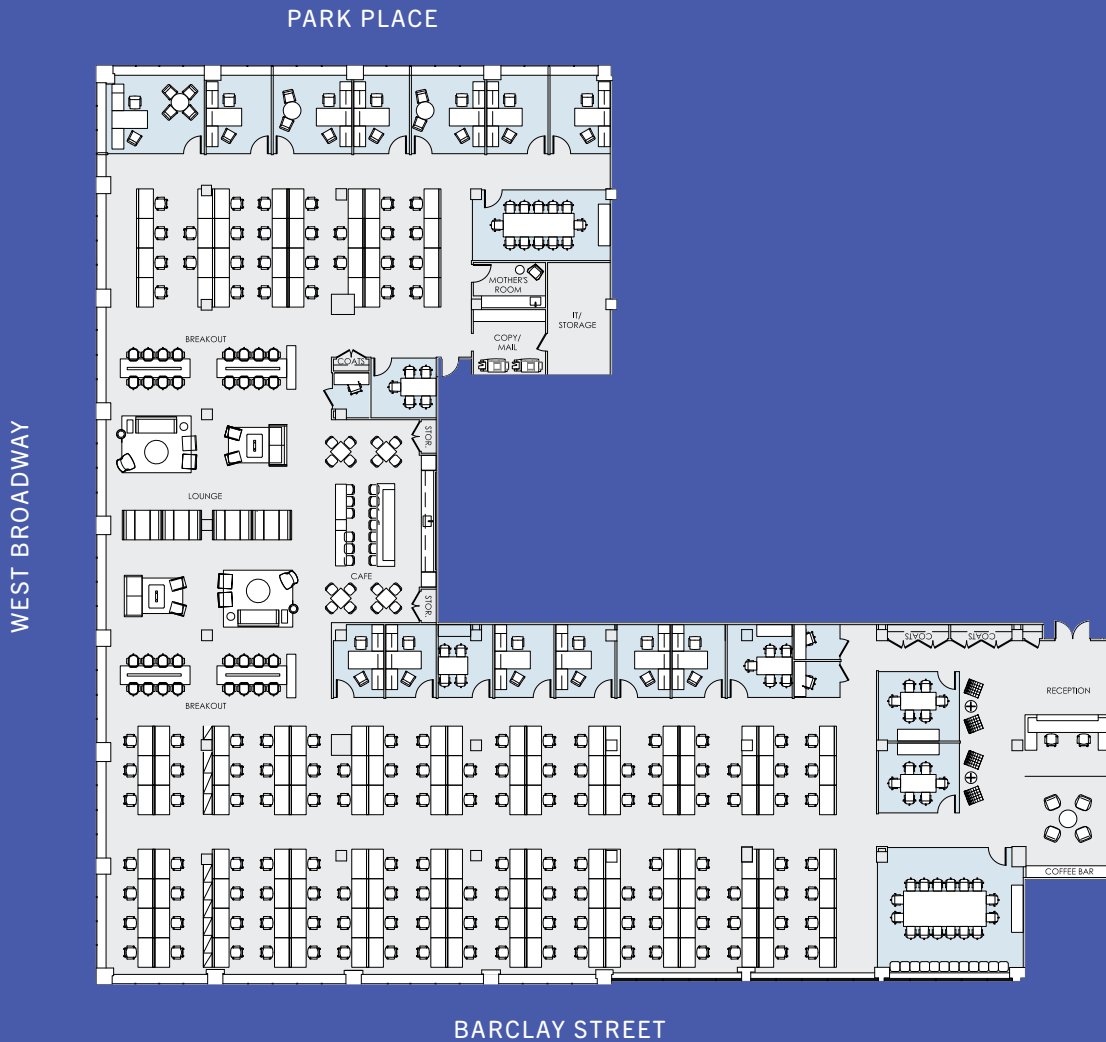

SUITE 815 OFFICE PLAN 25,500 RSF

Floor Key:

Offices	36
Workstations	85
Conference Rooms	7
Reception	2
Cafe/Pantry	1
Phone Rooms	3
Breakout Area	2
Total Personnel	123
RSP PP	207

SUITE 815 OPEN PLAN 25,500 RSF

Floor Key:

Offices	13
Workstations	145
Conference Rooms	7
Reception	2
Cafe/Pantry	1
Phone Rooms	3
Breakout Area	2
Total Personnel	160
RSP PP	159