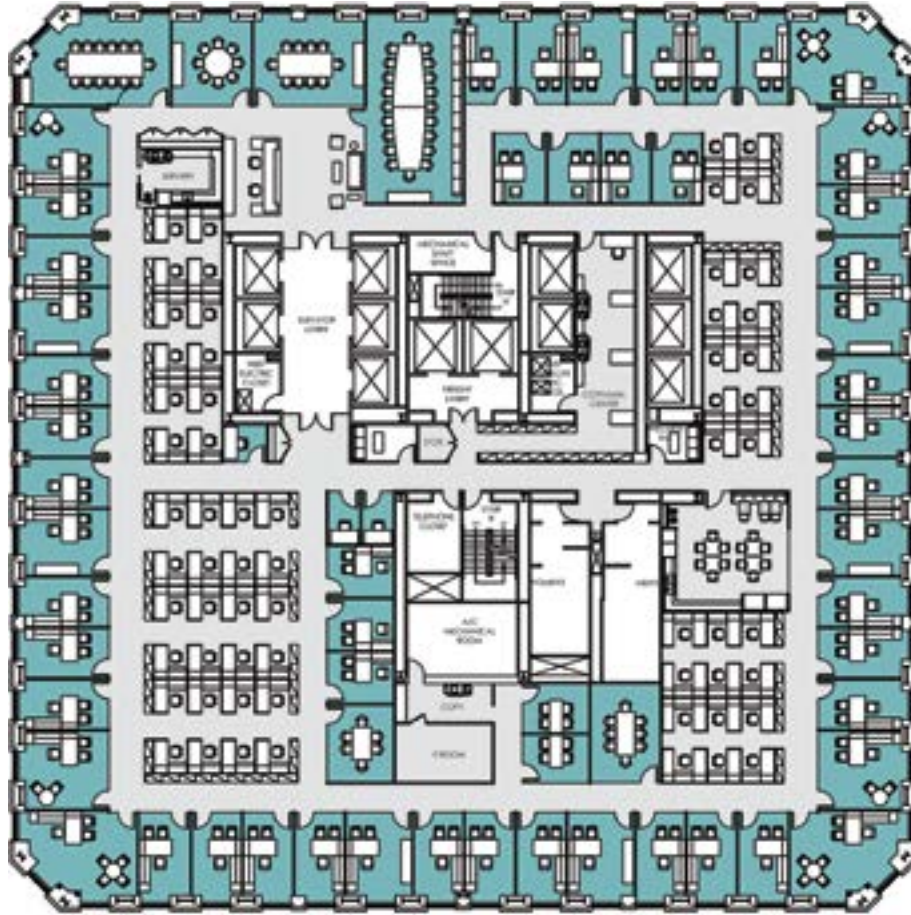

50TH STREET

8TH AVENUE

49TH STREET

FLOOR KEY	
Partner Offices	7
Associate Offices	52
Support Workstations	18
Admin Workstations	12
Reception	2
Copy Center	1
Total Personnel	92
RSF per Person	375

[Click here for more information](#)

50TH STREET

8TH AVENUE

49TH STREET

FLOOR KEY	
Offices	52
Workstations	62
Conference Rooms	8
Phone Rooms	3
Reception	2
Copy Center	1
Total Personnel	117
RSF per Person	295

[Click here for more information](#)