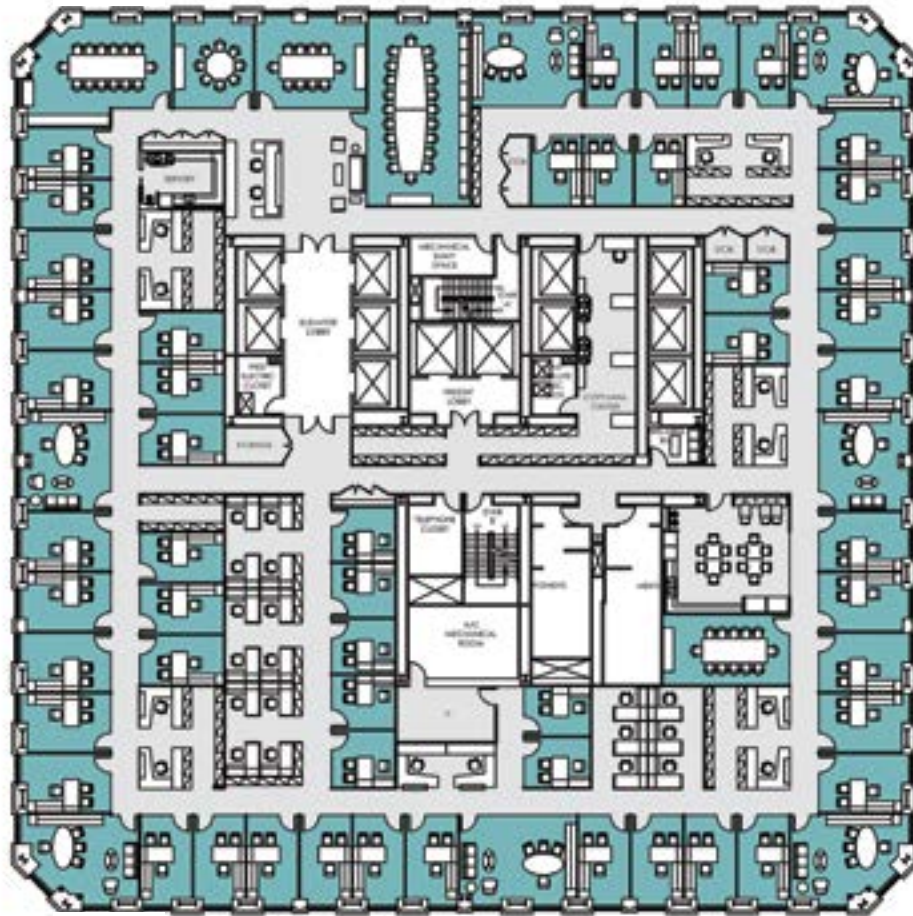

50TH STREET

8TH AVENUE

49TH STREET

FLOOR KEY	
Partner Offices	7
Associate Offices	52
Support Workstations	18
Admin Workstations	12
Reception	2
Copy Center	1
Total Personnel	92
RSF per Person	375

[Click here for more information](#)

50TH STREET

8TH AVENUE

49TH STREET

FLOOR KEY	
Offices	52
Workstations	62
Conference Rooms	8
Phone Rooms	3
Reception	2
Copy Center	1
Total Personnel	117
RSF per Person	295

[Click here for more information](#)

50TH STREET

8TH AVENUE

49TH STREET

FLOOR KEY	
Offices	21
Workstations	170
Conference Rooms	3
Phone Rooms	6
Reception	2
Total Personnel	193
RSF per Person	179

[Click here for more information](#)