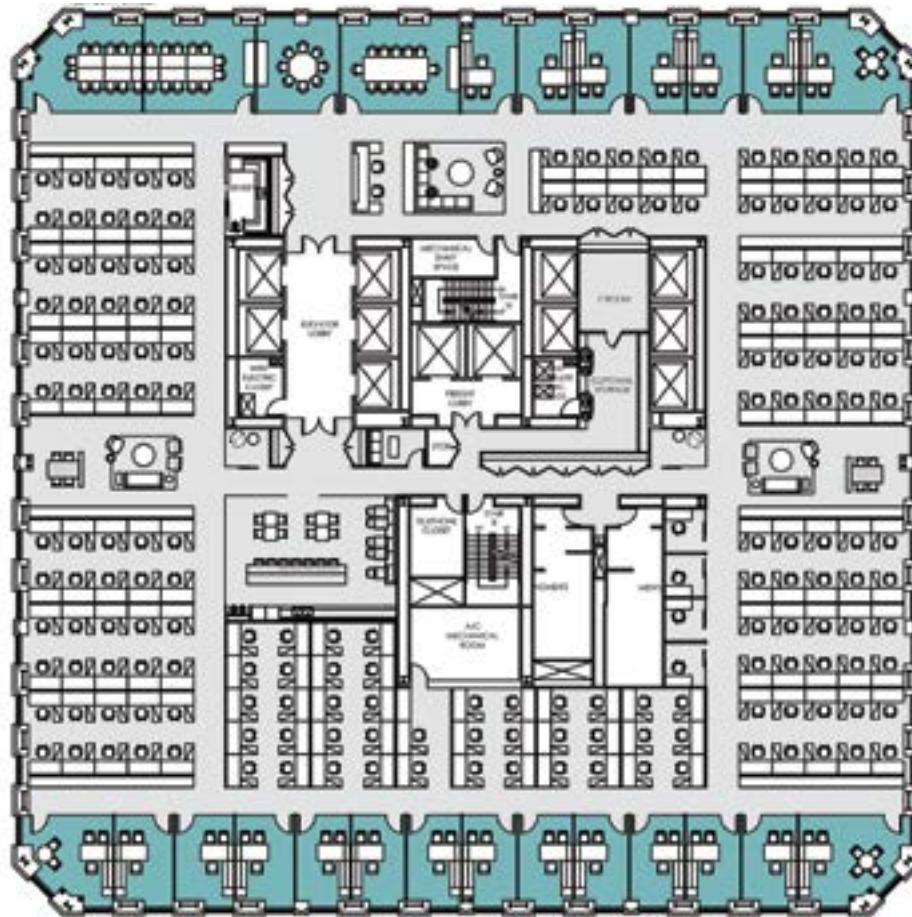

50TH STREET

8TH AVENUE

49TH STREET

FLOOR KEY	
Partner Offices	7
Associate Offices	52
Support Workstations	18
Admin Workstations	12
Reception	2
Copy Center	1
Total Personnel	92
RSF per Person	375

[Click here for more information](#)

50TH STREET

8TH AVENUE

49TH STREET

FLOOR KEY	
Offices	52
Workstations	62
Conference Rooms	8
Phone Rooms	3
Reception	2
Copy Center	1
Total Personnel	117
RSF per Person	295

[Click here for more information](#)

50TH STREET

8TH AVENUE

49TH STREET

FLOOR KEY	
Offices	21
Workstations	170
Conference Rooms	3
Phone Rooms	6
Reception	2
Total Personnel	193
RSF per Person	179

[Click here for more information](#)