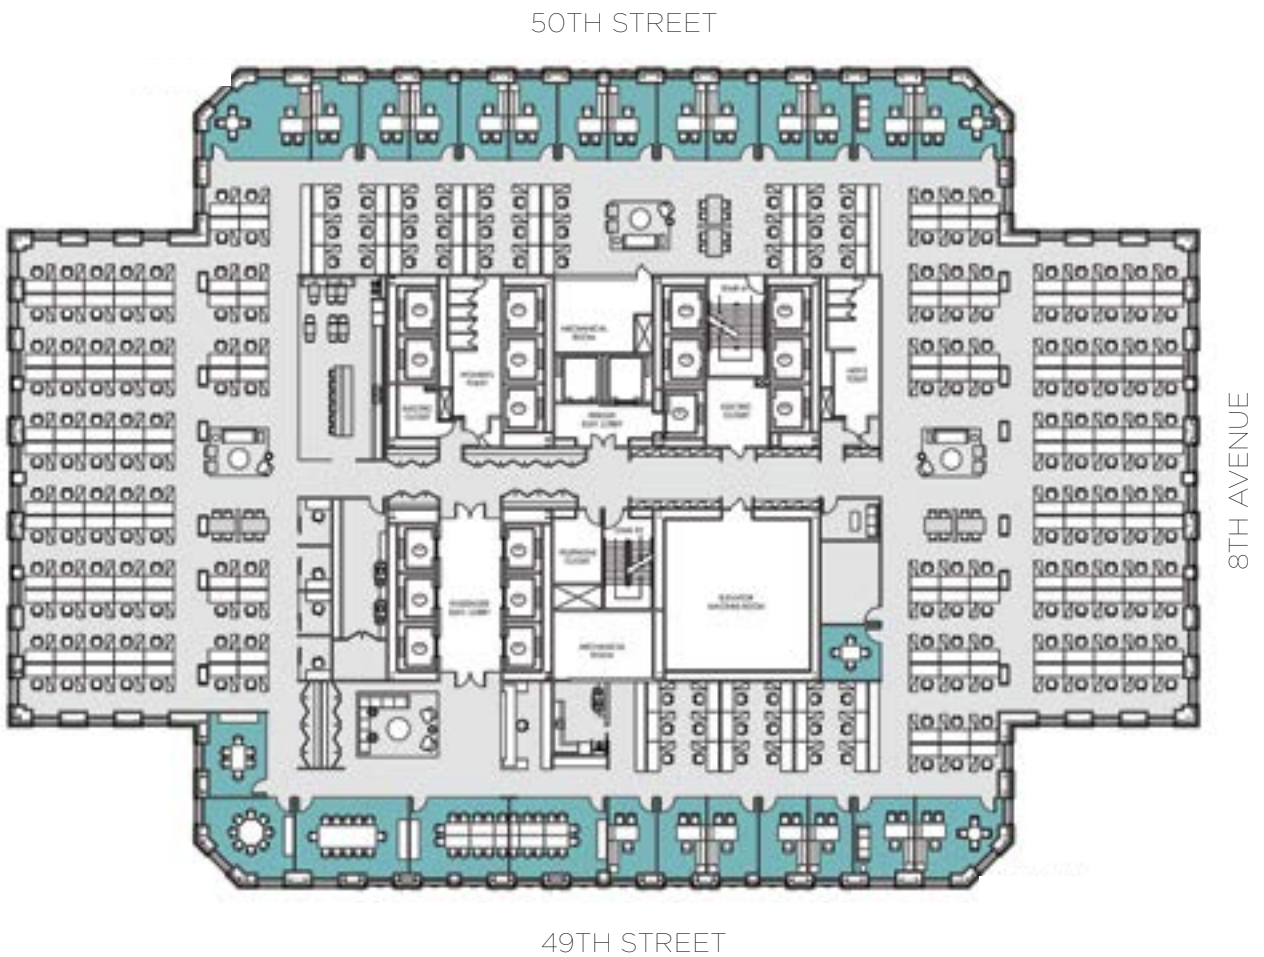

FLOOR KEY	
Partner Offices	8
Associate Offices	63
Support Workstations	36
Admin Workstations	14
Reception	2
Copy Center	1
Total Personnel	124
RSF per Person	336

[Click here for more information](#)

FLOOR KEY	
Offices	85
Workstations	68
Conference Rooms	8
Phone Rooms	8
Reception	2
Total Personnel	156
RSF per Person	267

[Click here for more information](#)

FLOOR KEY	
Offices	21
Workstations	224
Conference Rooms	5
Phone Room	4
Reception	1
Total Personnel	246
RSF per Person	170

[Click here for more information](#)