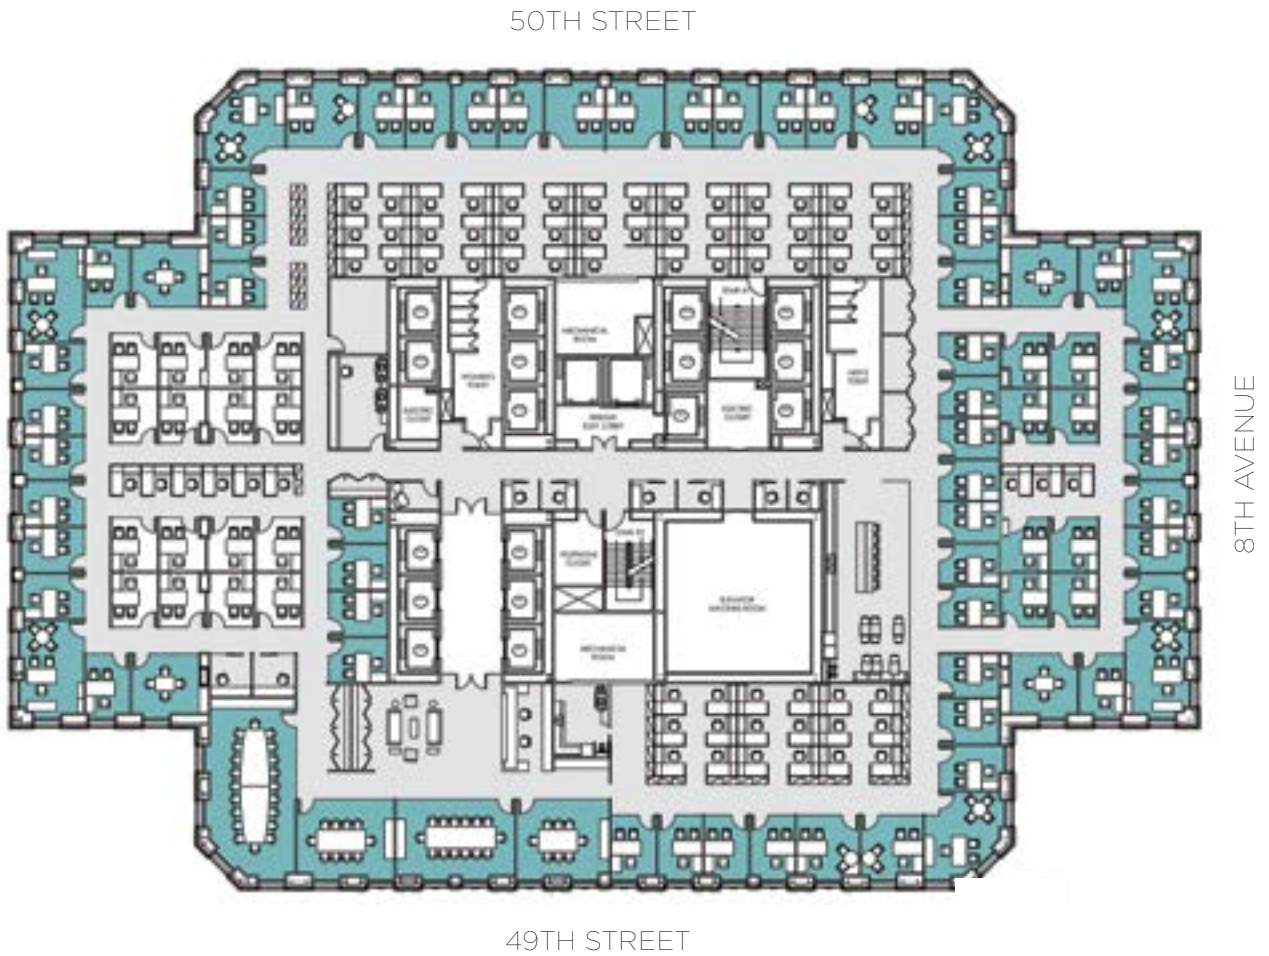

FLOOR KEY	
Partner Offices	8
Associate Offices	63
Support Workstations	36
Admin Workstations	14
Reception	2
Copy Center	1
Total Personnel	124
RSF per Person	336

[Click here for more information](#)

FLOOR KEY	
Offices	85
Workstations	68
Conference Rooms	8
Phone Rooms	8
Reception	2
Total Personnel	156
RSF per Person	267

[Click here for more information](#)

FLOOR KEY	
Offices	21
Workstations	224
Conference Rooms	5
Phone Room	4
Reception	1
Total Personnel	246
RSF per Person	170

[Click here for more information](#)