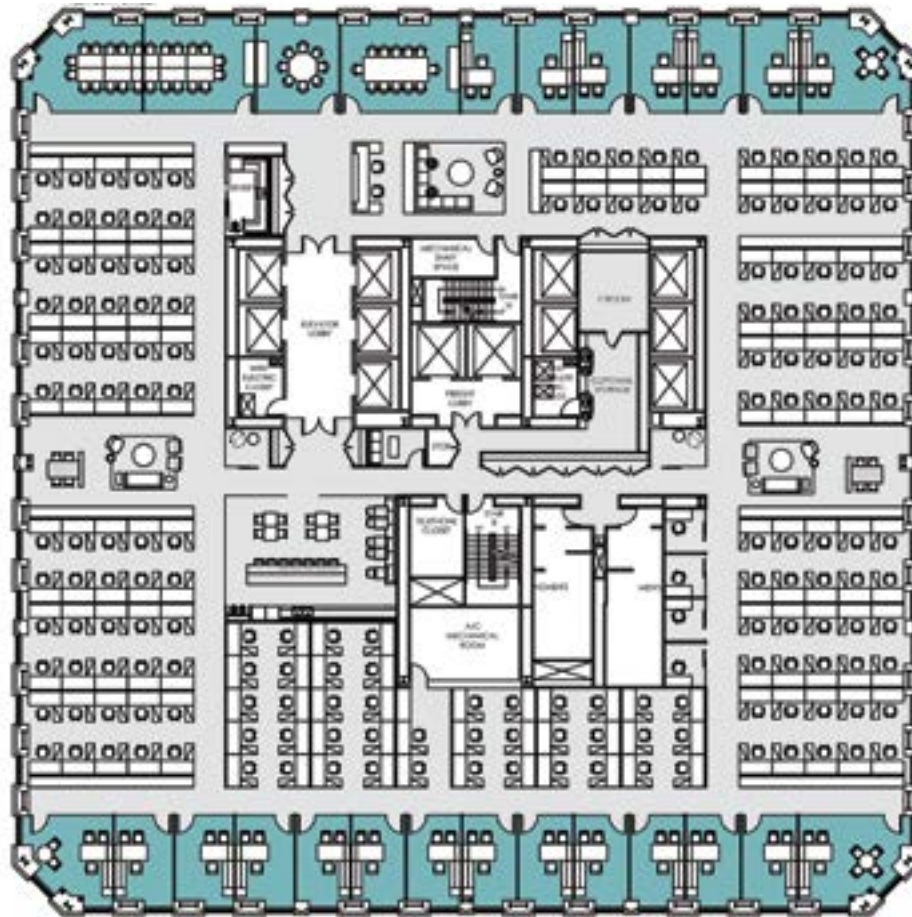

FLOOR KEY	
Offices	45
Workstations	30
Conference Rooms	5
Pantry/Coffee Stations	2
Receptionist	1
Total Personnel	76

[Click here for more information](#)

50TH STREET

8TH AVENUE

49TH STREET

FLOOR KEY	
Partner Offices	7
Associate Offices	52
Support Workstations	18
Admin Workstations	12
Reception	2
Copy Center	1
Total Personnel	92
RSF per Person	375

[Click here for more information](#)

50TH STREET

8TH AVENUE

49TH STREET

FLOOR KEY	
Offices	52
Workstations	62
Conference Rooms	8
Phone Rooms	3
Reception	2
Copy Center	1
Total Personnel	117
RSF per Person	295

[Click here for more information](#)

50TH STREET

8TH AVENUE

49TH STREET

FLOOR KEY	
Offices	21
Workstations	170
Conference Rooms	3
Phone Rooms	6
Reception	2
Total Personnel	193
RSF per Person	179

[Click here for more information](#)