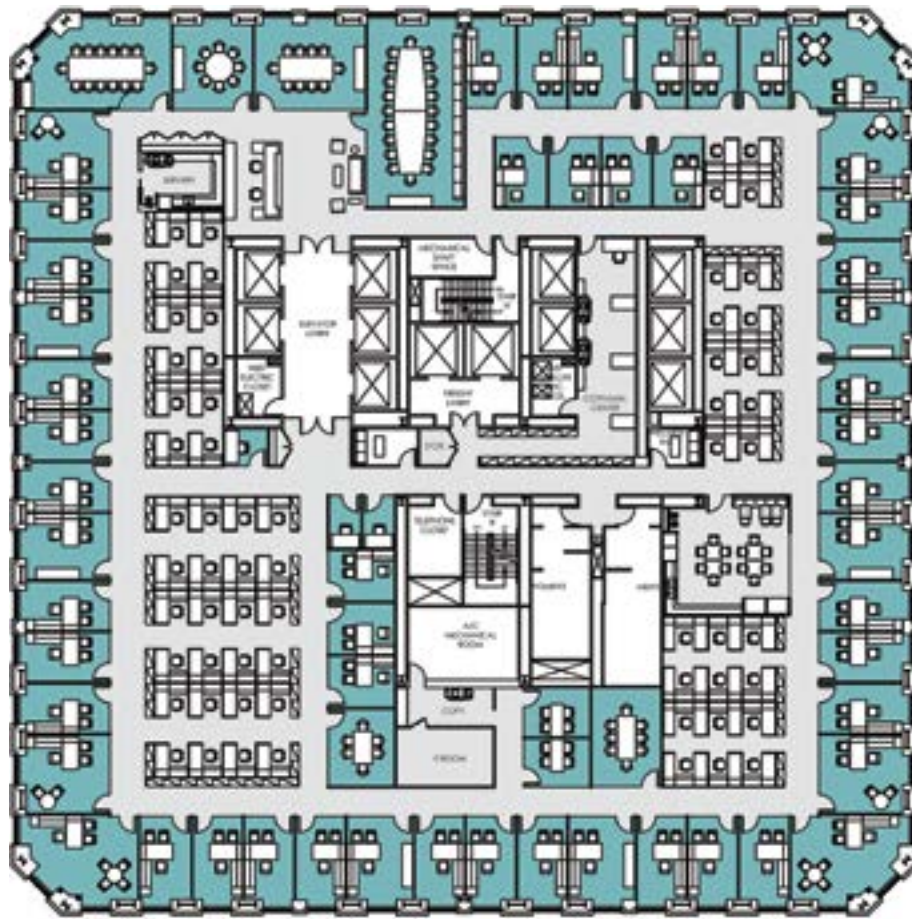

FLOOR KEY	
Offices	45
Workstations	30
Conference Rooms	5
Pantry/Coffee Stations	2
Receptionist	1
Total Personnel	76

[Click here for more information](#)

50TH STREET

8TH AVENUE

49TH STREET

FLOOR KEY	
Partner Offices	7
Associate Offices	52
Support Workstations	18
Admin Workstations	12
Reception	2
Copy Center	1
Total Personnel	92
RSF per Person	375

[Click here for more information](#)

50TH STREET

8TH AVENUE

49TH STREET

FLOOR KEY	
Offices	52
Workstations	62
Conference Rooms	8
Phone Rooms	3
Reception	2
Copy Center	1
Total Personnel	117
RSF per Person	295