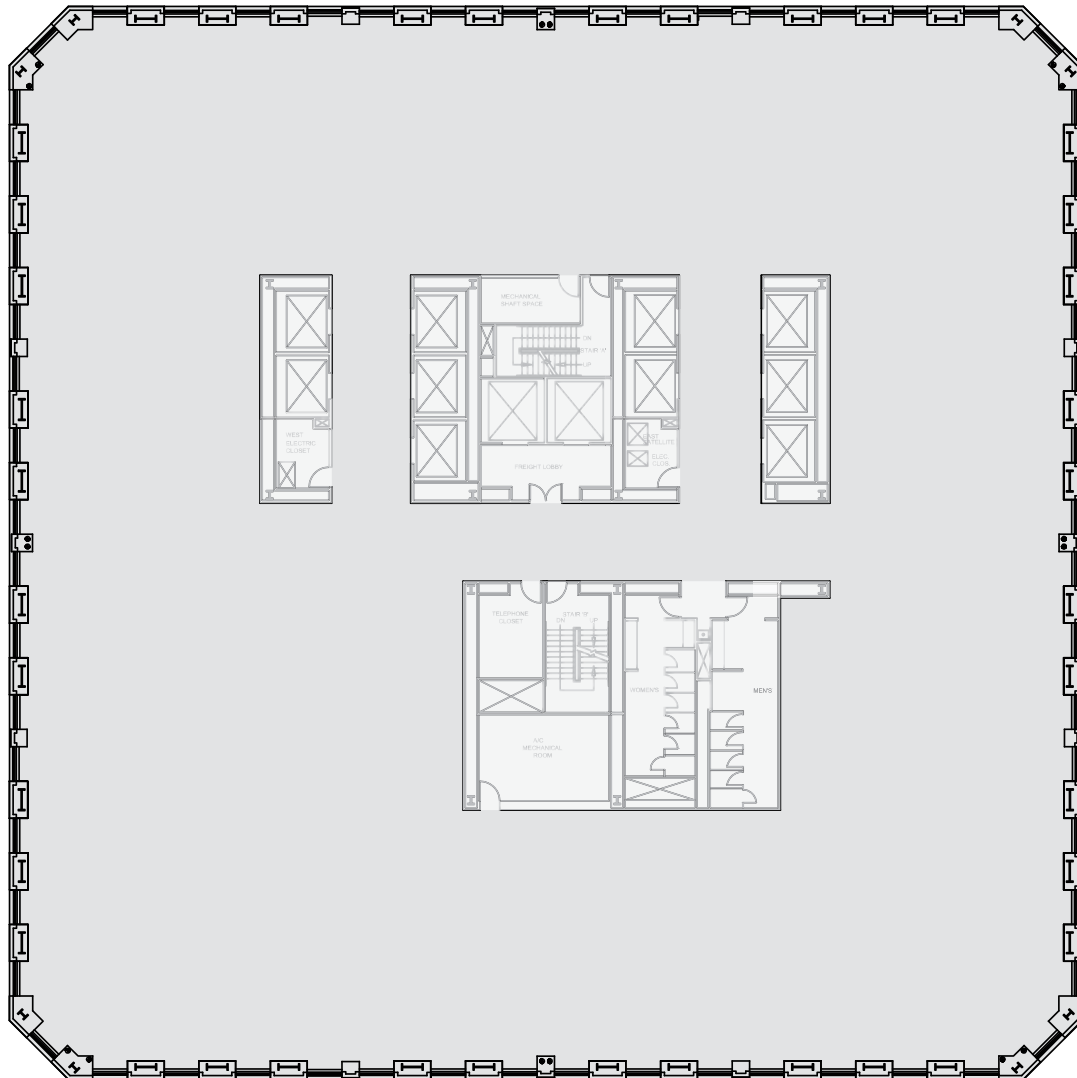

FLOOR KEY	
Offices	45
Workstations	30
Conference Rooms	5
Pantry/Coffee Stations	2
Receptionist	1
Total Personnel	76

[Click here for more information](#)

50TH STREET

8TH AVENUE

49TH STREET

FLOOR KEY	
Partner Offices	7
Associate Offices	52
Support Workstations	18
Admin Workstations	12
Reception	2
Copy Center	1
Total Personnel	92
RSF per Person	375

[Click here for more information](#)

50TH STREET

8TH AVENUE

49TH STREET

FLOOR KEY	
Offices	52
Workstations	62
Conference Rooms	8
Phone Rooms	3
Reception	2
Copy Center	1
Total Personnel	117
RSF per Person	295