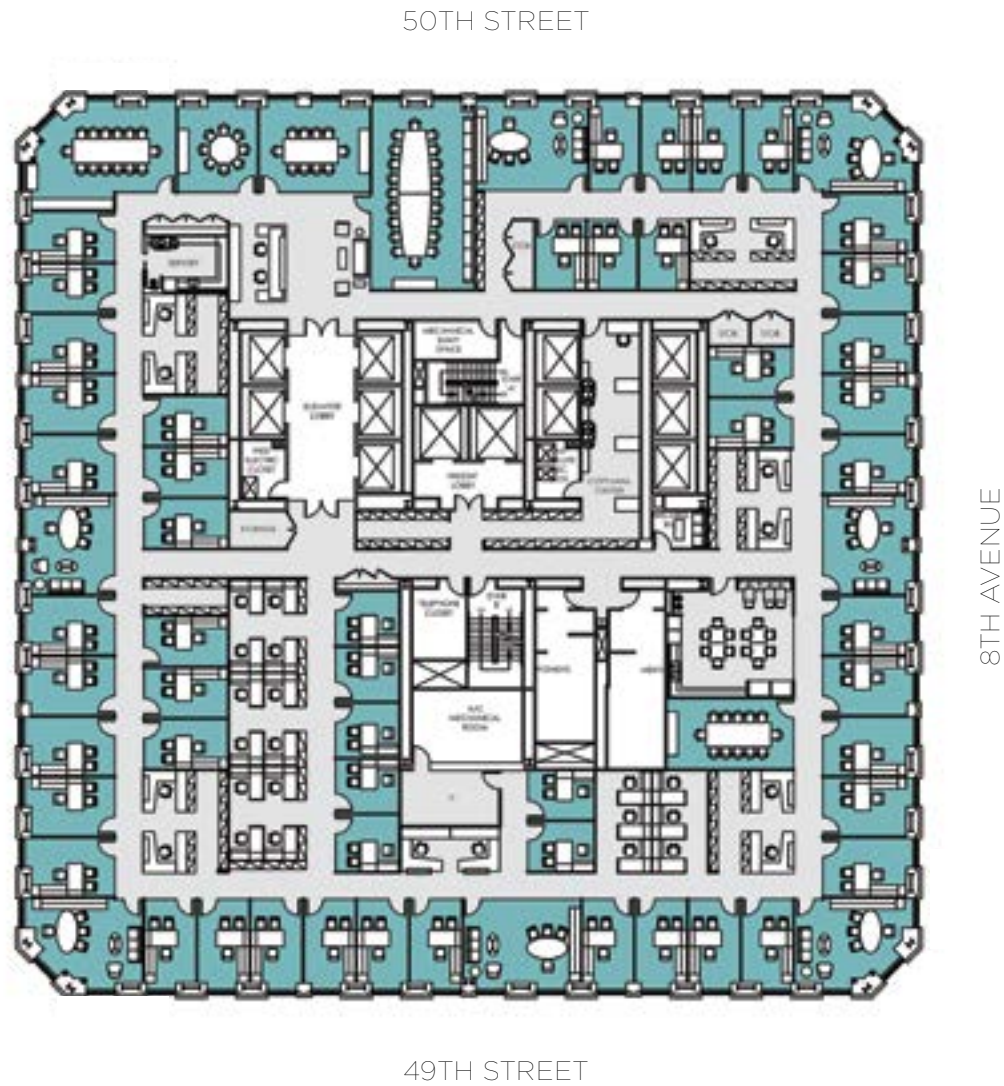

FLOOR KEY	
Offices	45
Workstations	30
Conference Rooms	5
Pantry/Coffee Stations	2
Receptionist	1
Total Personnel	76

[Click here for more information](#)

50TH STREET

8TH AVENUE

49TH STREET

FLOOR KEY	
Partner Offices	7
Associate Offices	52
Support Workstations	18
Admin Workstations	12
Reception	2
Copy Center	1
Total Personnel	92
RSF per Person	375

[Click here for more information](#)

50TH STREET

8TH AVENUE

49TH STREET

FLOOR KEY	
Offices	52
Workstations	62
Conference Rooms	8
Phone Rooms	3
Reception	2
Copy Center	1
Total Personnel	117
RSF per Person	295

[Click here for more information](#)

50TH STREET

8TH AVENUE

49TH STREET

FLOOR KEY	
Offices	21
Workstations	170
Conference Rooms	3
Phone Rooms	6
Reception	2
Total Personnel	193
RSF per Person	179

[Click here for more information](#)