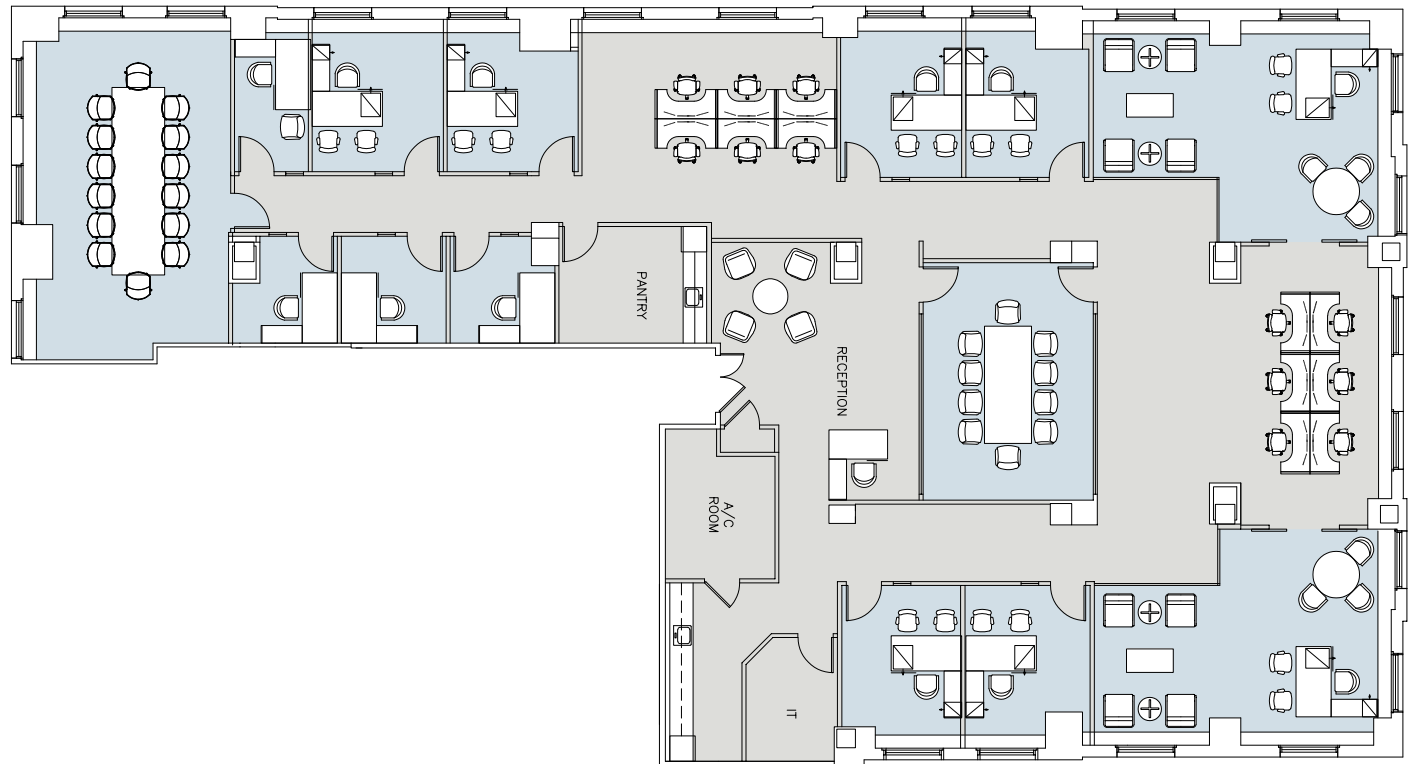

FLOOR KEY

Total Offices	12
Conference Rooms	2
Workstations	12
Pantries	2
Receptionist	1
Total Personnel	25

FLOOR KEY

Total Offices	11
Conference Rooms	2
Huddle Room	1
Workstations	28
Pantry	1
Receptionist	1
Total Personnel	40