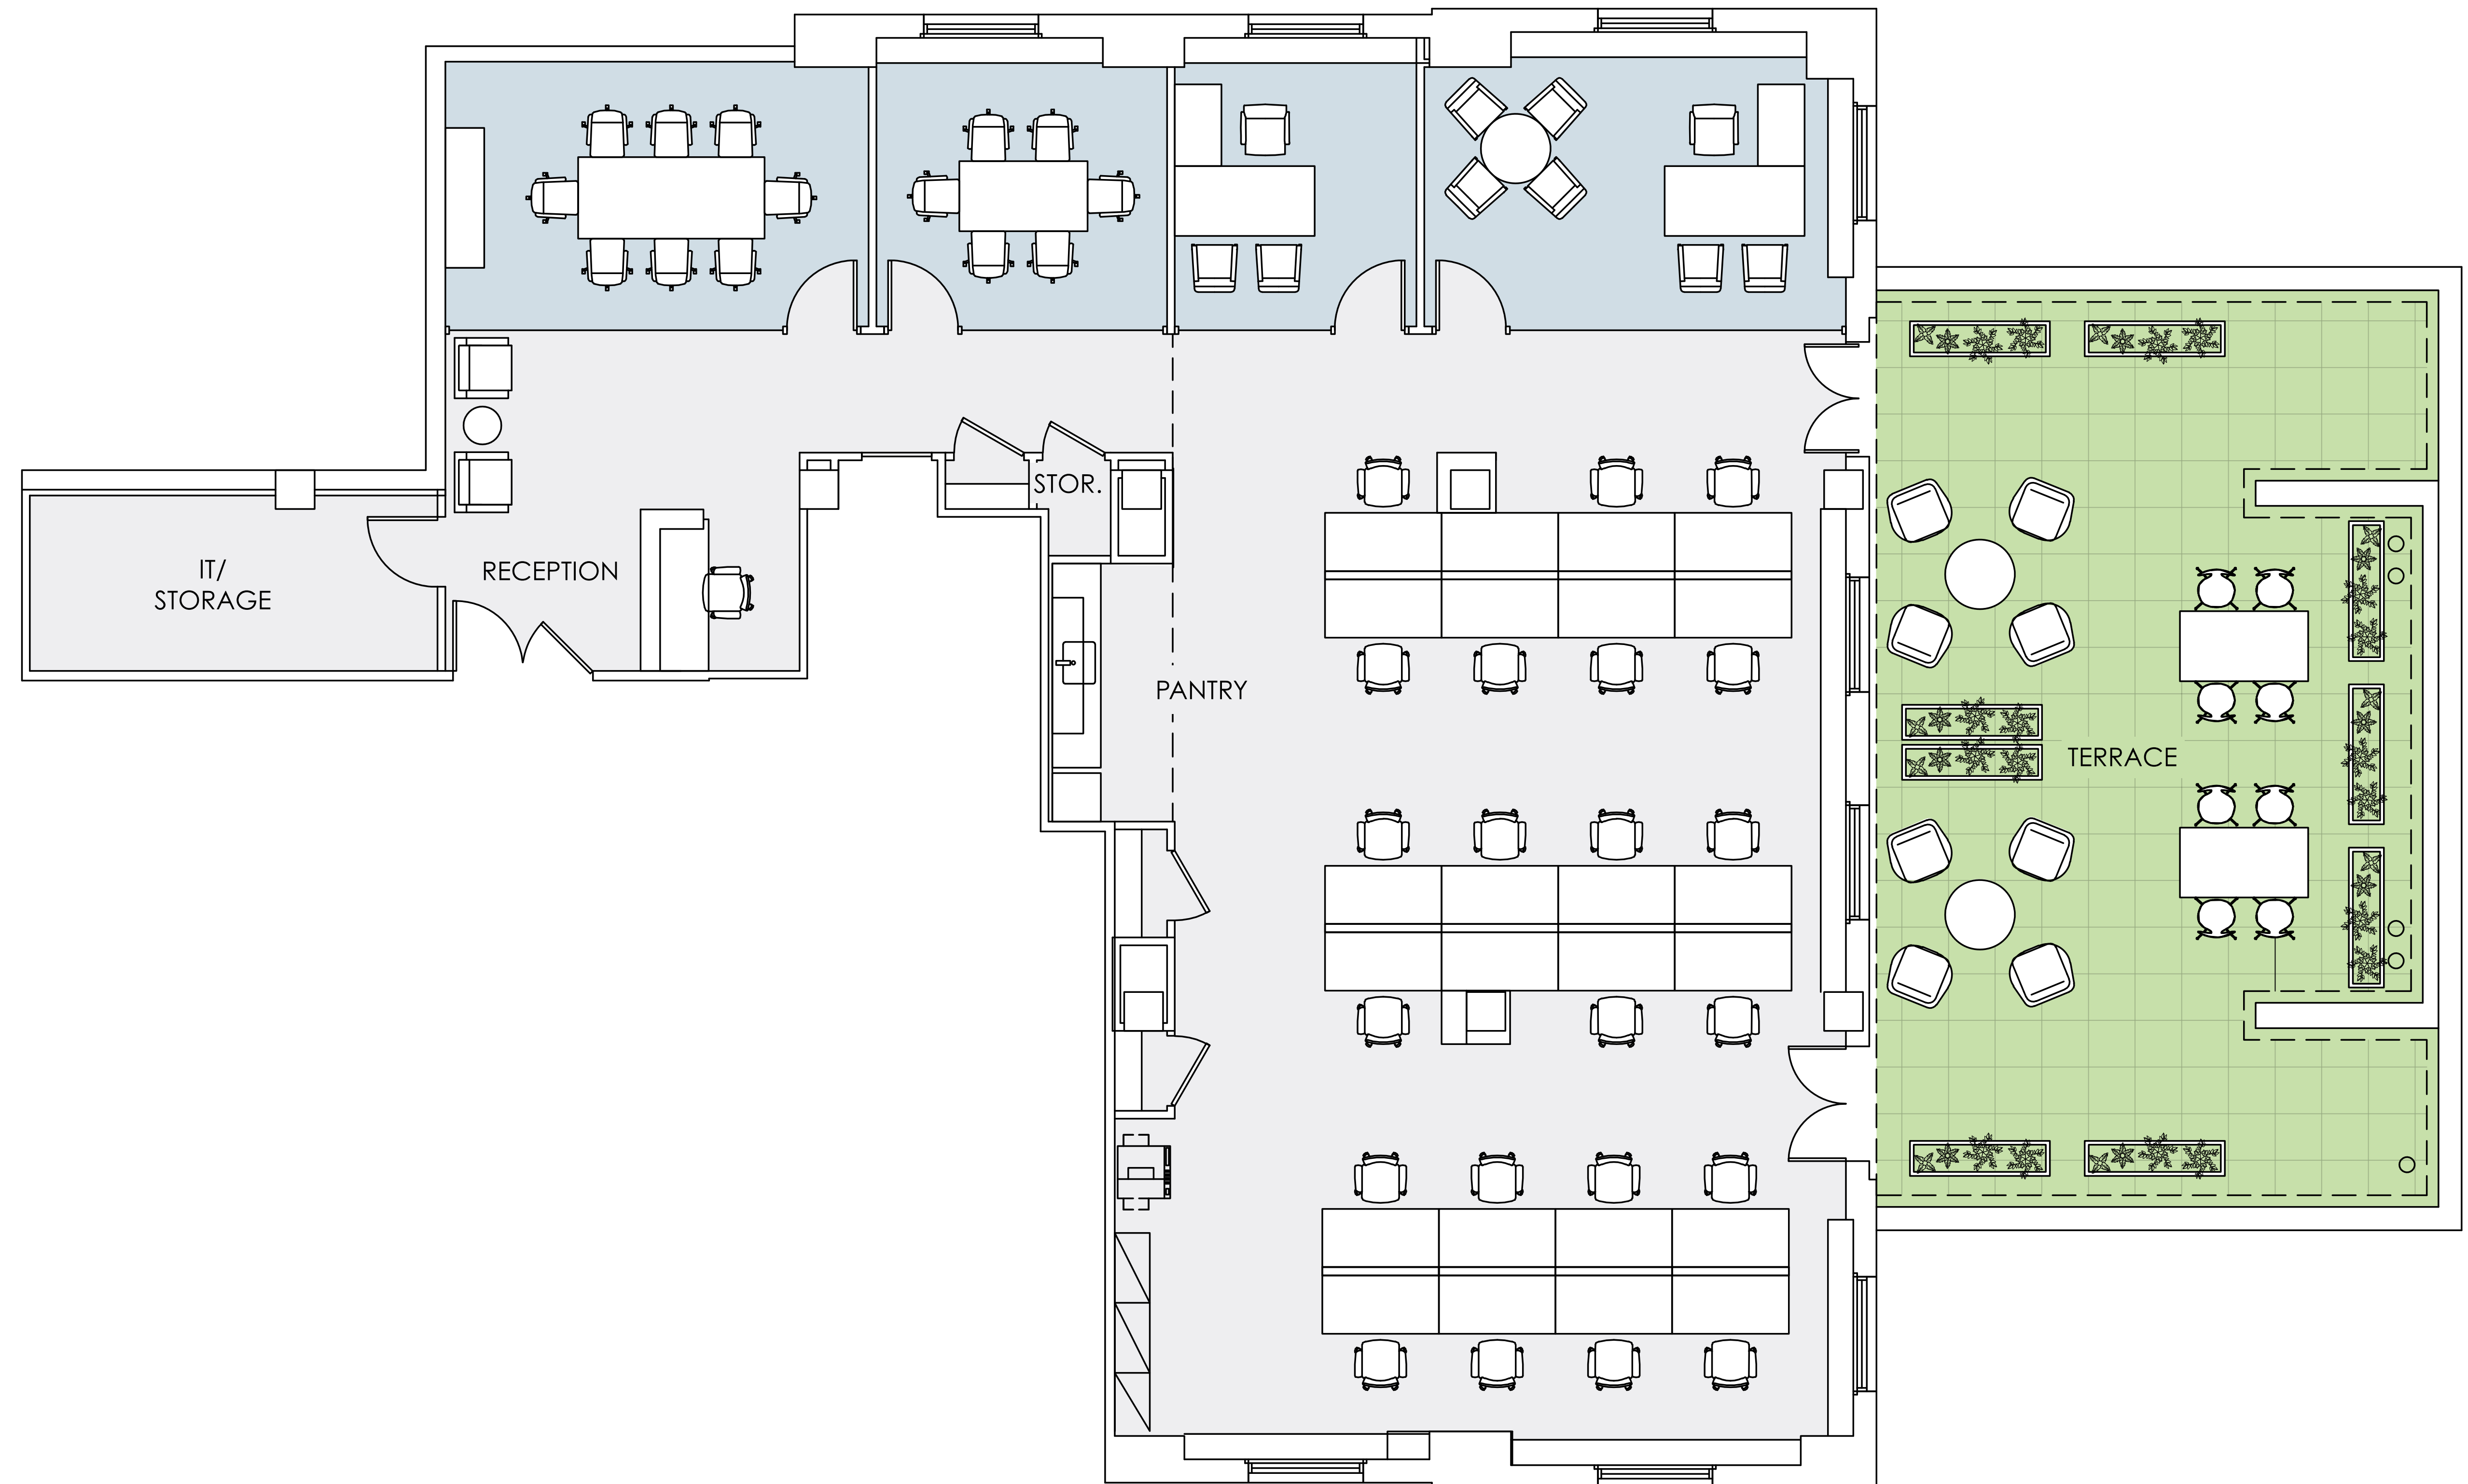

FLOOR KEY

Total Offices	2
Conference Room	2
Workstations	22
Receptionist	1
Pantry	1
Total Personnel	25

ELAINE ANAZAGASTY
Vice President
 212.216.1751
 elaine.anazagasty@slgreen.com

ELLIOT KARP
Leasing Associate
 212.356.4106
 elliot.karp@slgreen.com