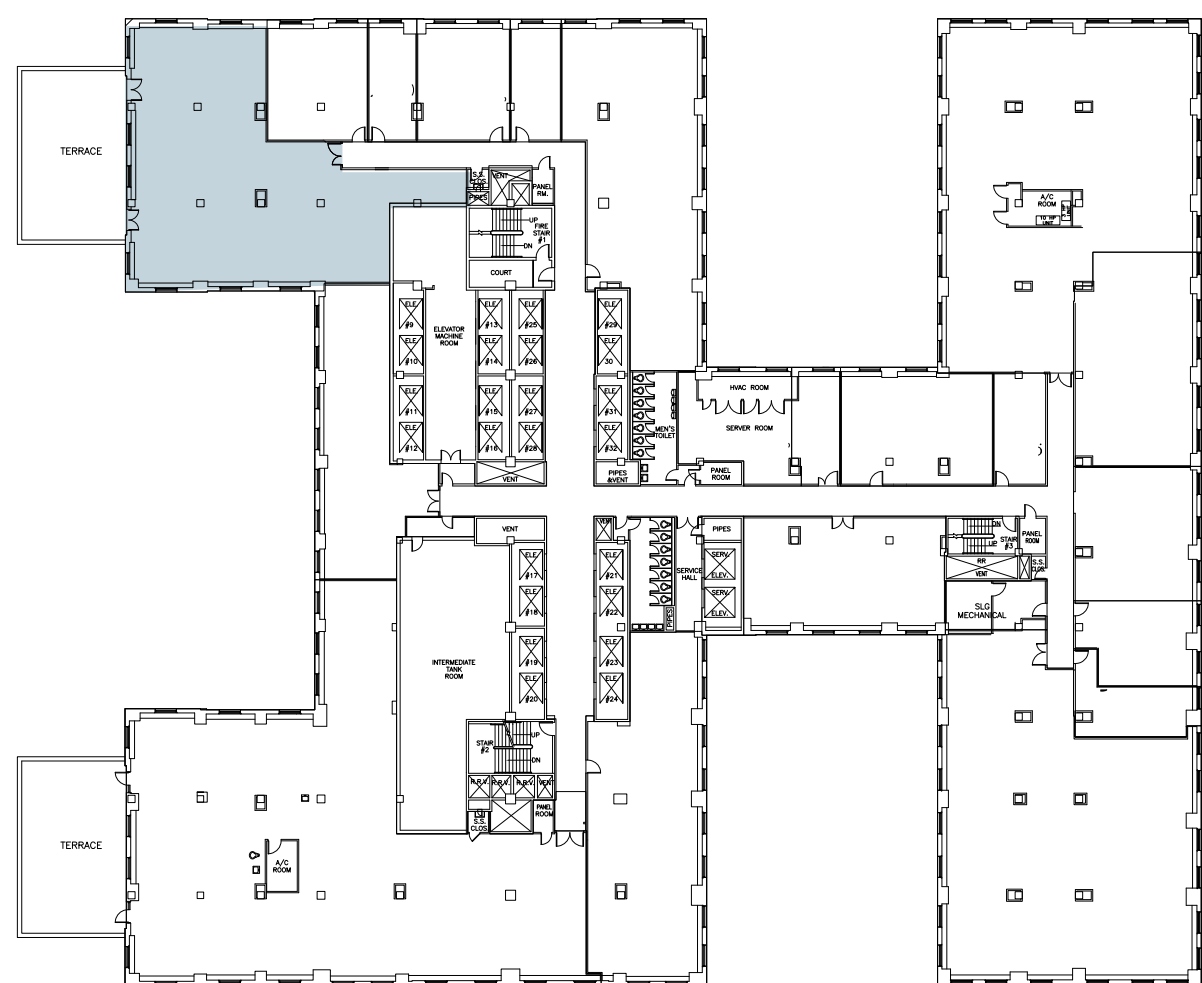

FLOOR KEY

Total Offices	2
Conference Room	2
Workstations	22
Receptionist	1
Pantry	1
Total Personnel	25

ELAINE ANAZAGASTY
Vice President
 212.216.1751
 elaine.anazagasty@slgreen.com

ELLIOT KARP
Leasing Associate
 212.356.4106
 elliot.karp@slgreen.com