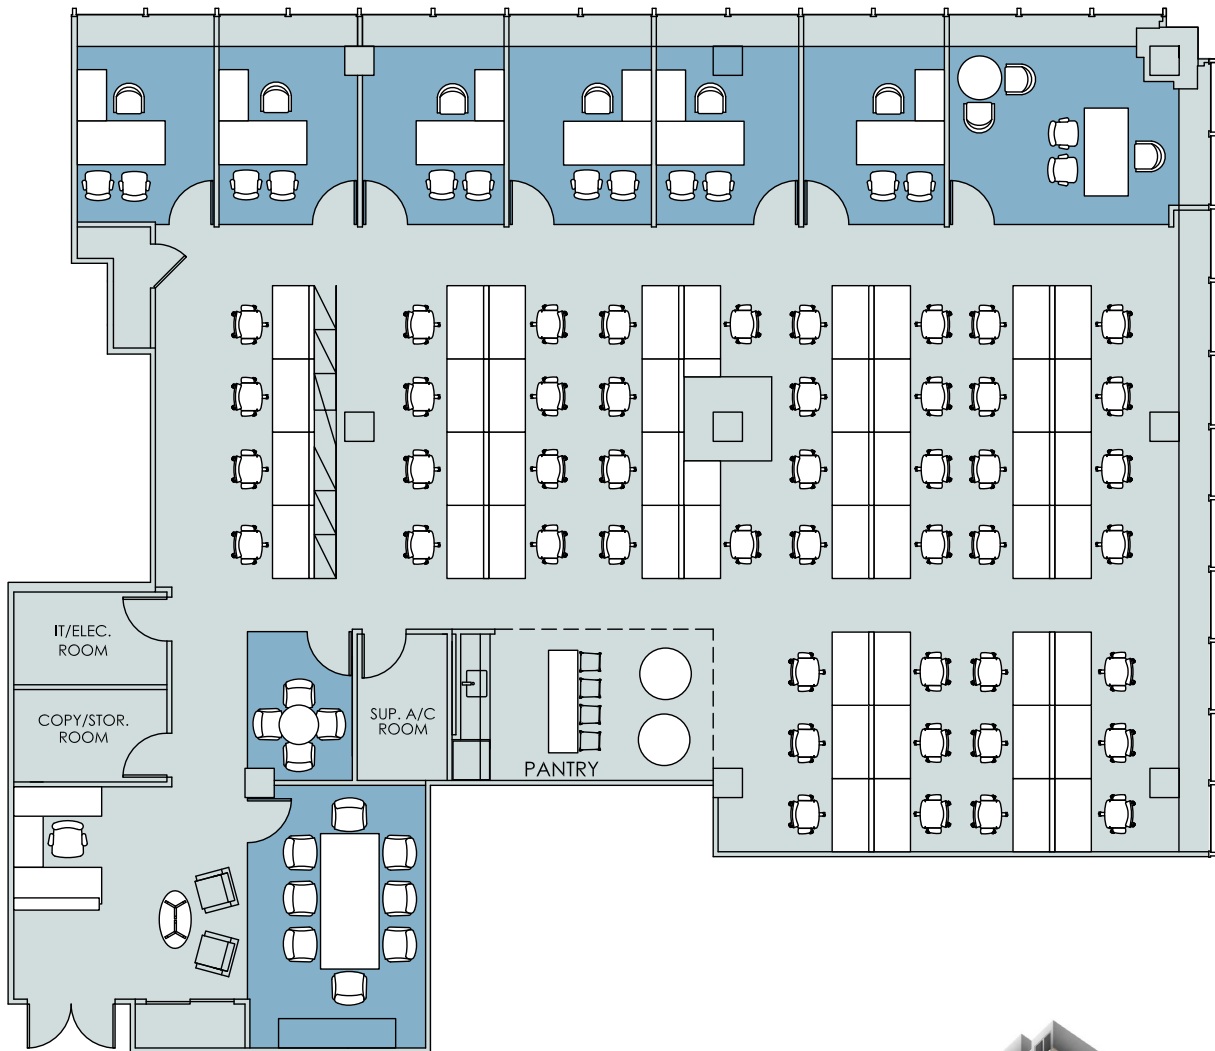

810 SEVENTH

SUITE 800 - 7,284 RSF
 EXPOSED CEILING
 PRE-BUILT

| FLOOR KEY | |
|---------------------------|----|
| Offices | 7 |
| Workstations | 46 |
| Conference/Breakout Rooms | 2 |
| Pantry | 1 |
| Reception | 1 |
| Total Personnel | 54 |

[Click here for more information](#)

810 SEVENTH

SUITE 800
UPSCALE PRE-BUILT