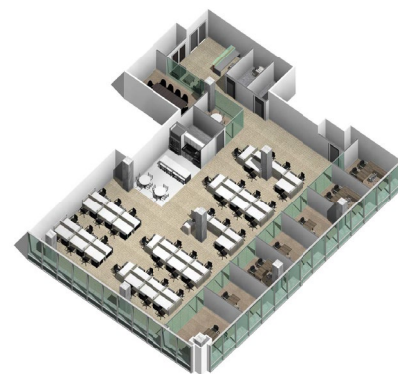

810 SEVENTH

SUITE 800 - 7,284 RSF
 EXPOSED CEILING
 PRE-BUILT

| FLOOR KEY | |
|---------------------------|----|
| Offices | 7 |
| Workstations | 46 |
| Conference/Breakout Rooms | 2 |
| Pantry | 1 |
| Reception | 1 |
| Total Personnel | 54 |

[Click here for more information](#)

810 SEVENTH

SUITE 800
UPSCALE PRE-BUILT