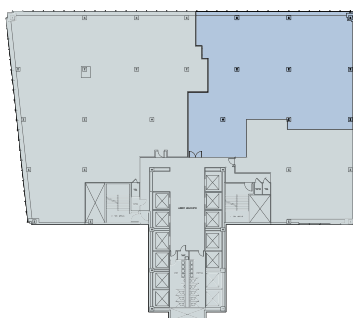

810 SEVENTH

SUITE 800 - 7,284 RSF
 EXPOSED CEILING
 PRE-BUILT

| FLOOR KEY | |
|---------------------------|----|
| Offices | 7 |
| Workstations | 46 |
| Conference/Breakout Rooms | 2 |
| Pantry | 1 |
| Reception | 1 |
| Total Personnel | 54 |