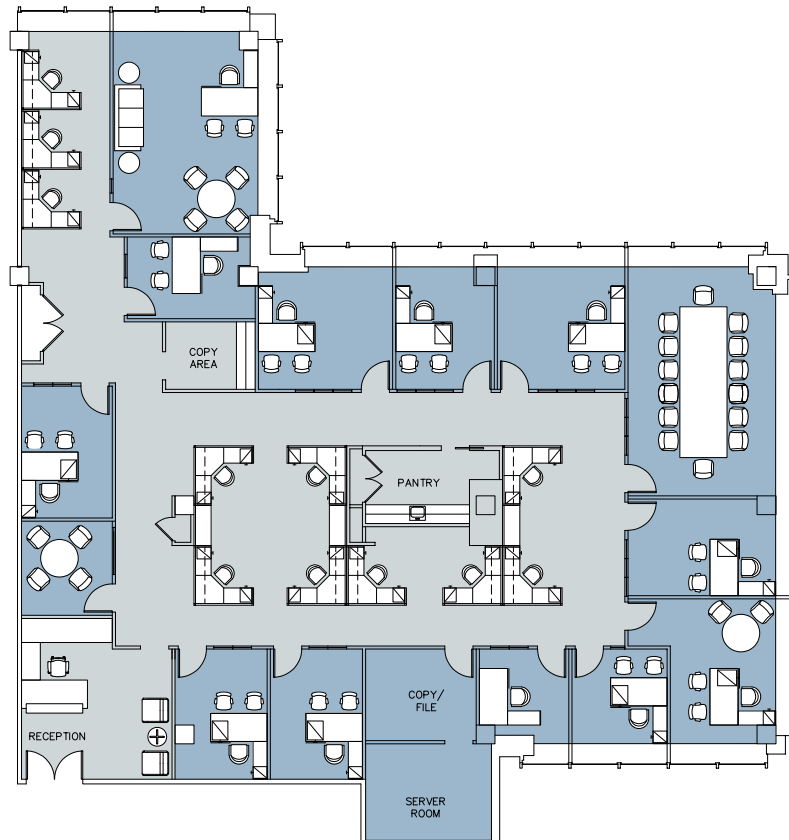

810 SEVENTH

SUITE 3505 - 8,692 RSF
EXISTING CONDITIONS

WEST 53RD STREET

FLOOR KEY	
Offices	12
Workstations	11
Conference/Breakout Rooms	2
Pantry	1
Reception	1
Total Personnel	24

[Click here for more information](#)