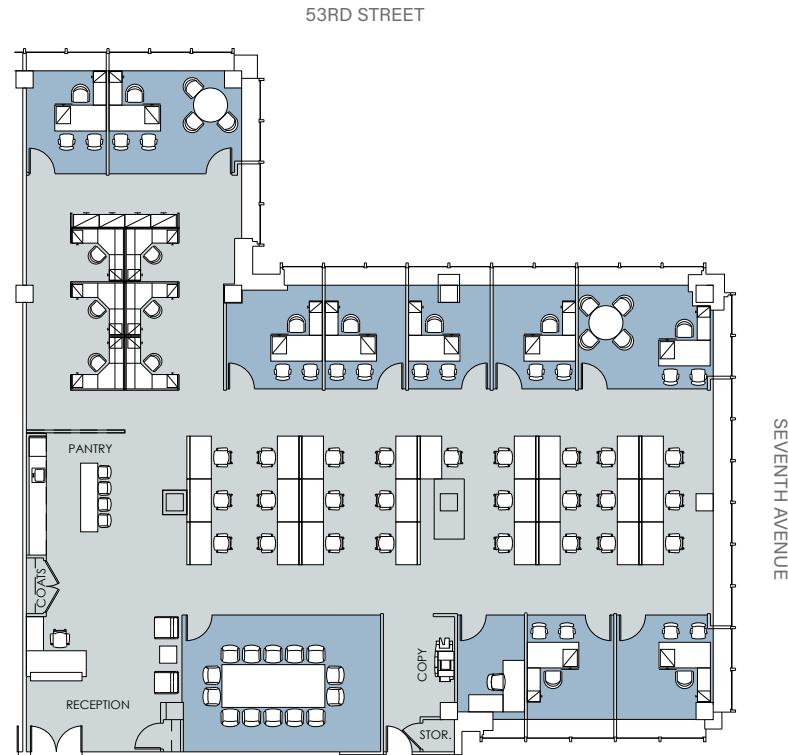

810 SEVENTH

SUITE 3505 - 8,692 RSF

PREBUILT

FLOOR KEY

Offices	10
Workstations	31
Conference Room	1
Pantry	1
Reception	1
Total Personnel	42

[CLICK FOR PROPERTY PAGE](#)