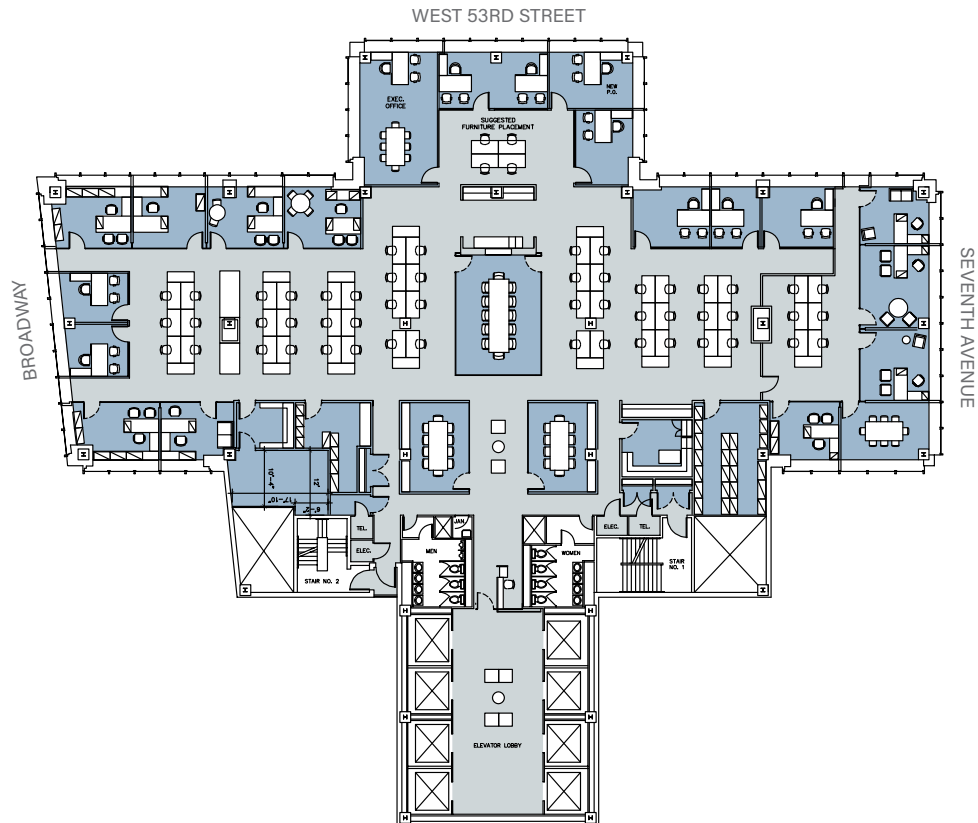

# 810 SEVENTH

# SUITE 3300 - 17,320 RSF

EXISTING CONDITIONS

## FLOOR KEY

Offices	19
Workstations	56
Conference/Breakout Rooms	4
Pantry	1
Reception	1
Total Personnel	76
RSF Per Person	227

[CLICK FOR PROPERTY PAGE](#)