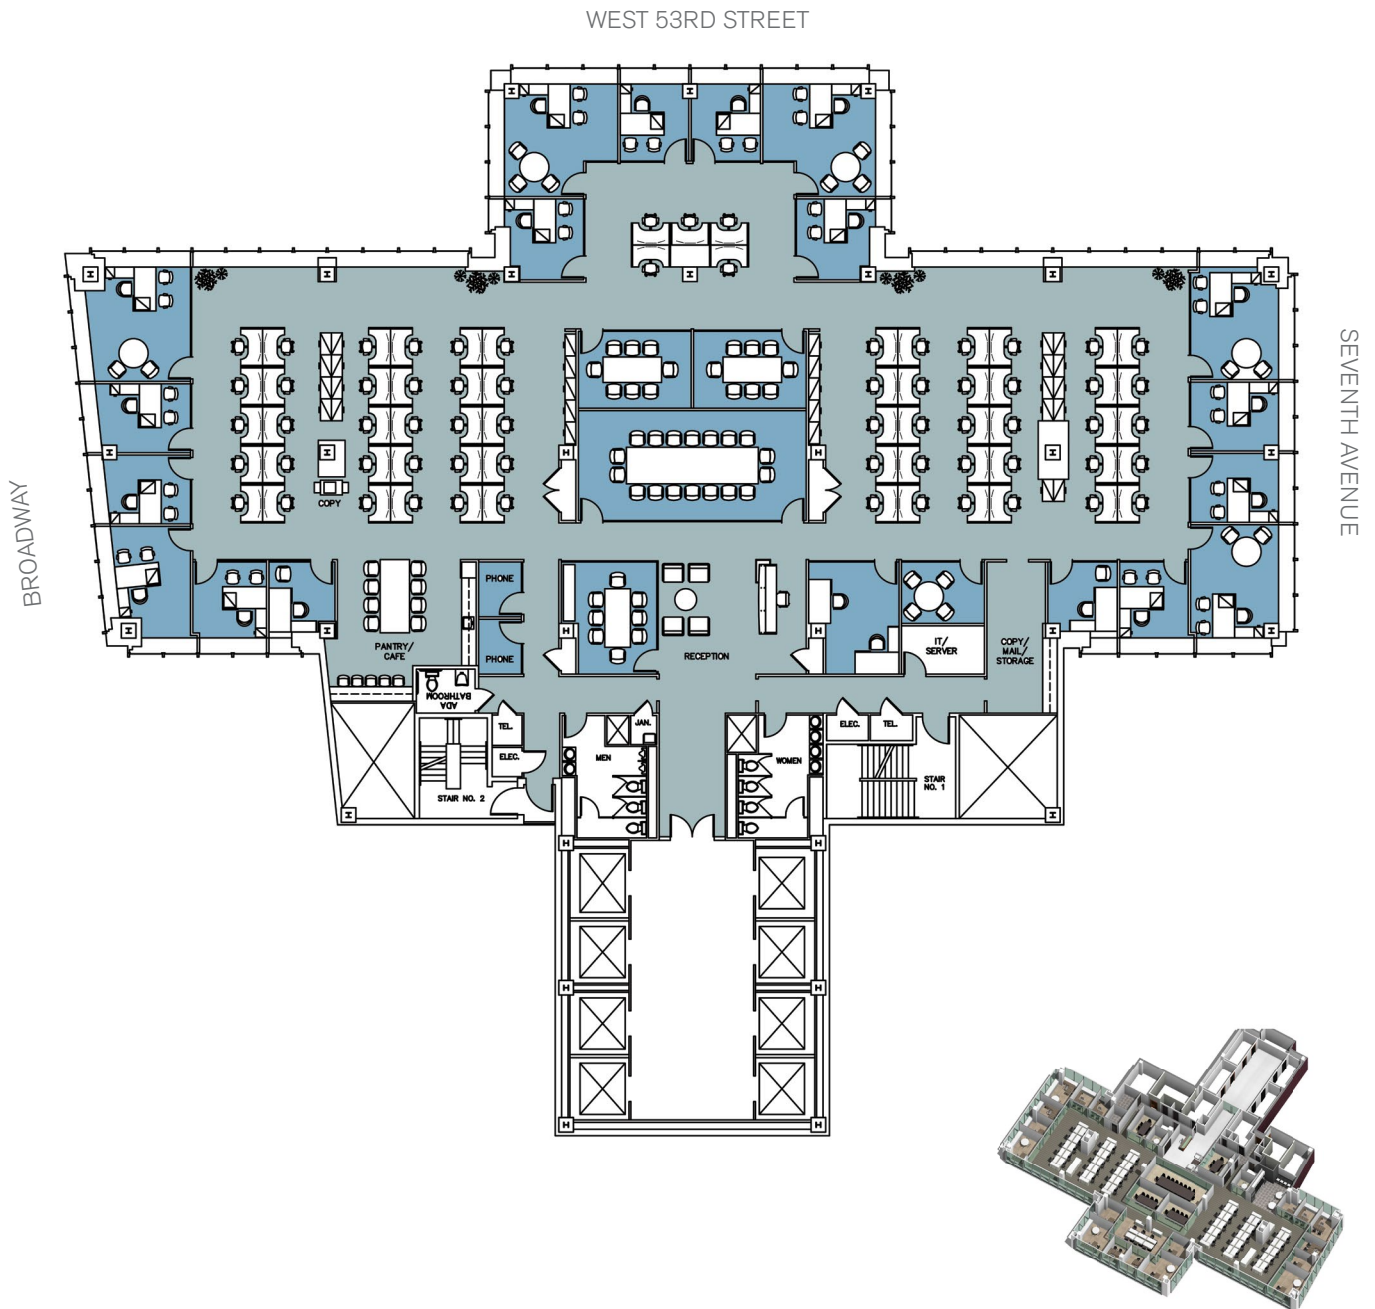

810 SEVENTH

TOWER FLOOR - 17,320 RSF
PROPOSED LAYOUT

FLOOR KEY	
Offices	18
Workstations	65
Conference Room	4
Reception	1
Pantry	1
Total Personnel	84
RSF per Person	206

[Click here for more information](#)

810 SEVENTH

TOWER FLOOR - 17,320 RSF
PROPOSED LAYOUT / ALTERNATIVE SEATING

FLOOR KEY	
Offices	12
Workstations	36
Conference Room	4
Reception	1
Pantry	1
Total Personnel	63

[Click here for more information](#)