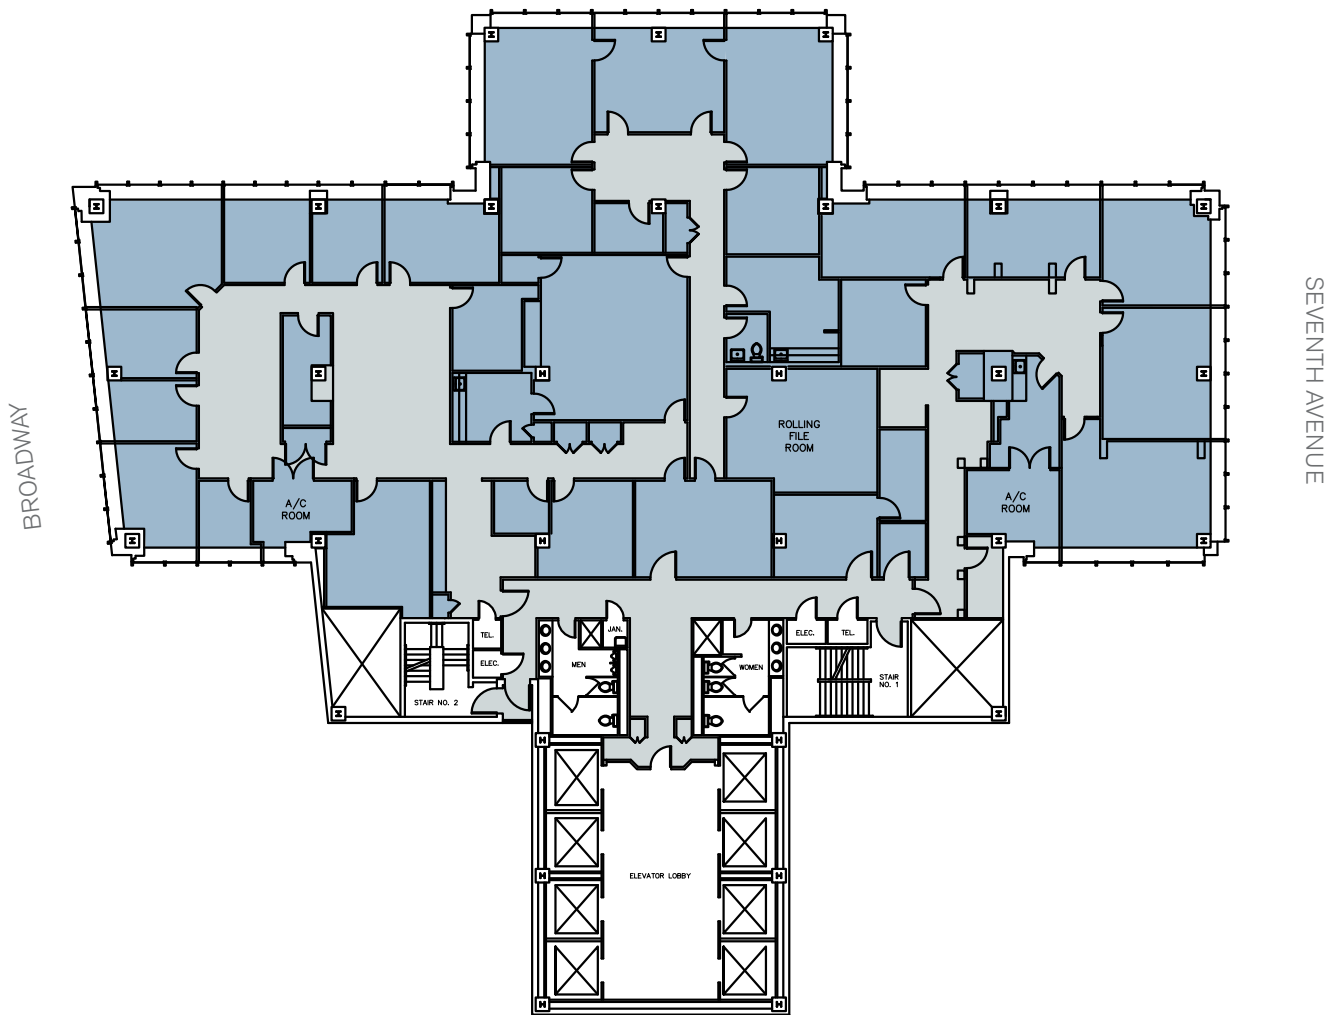

810 SEVENTH

TOWER FLOOR - 17,320 RSF
PROPOSED LAYOUT

FLOOR KEY	
Offices	18
Workstations	65
Conference Room	4
Reception	1
Pantry	1
Total Personnel	84
RSF per Person	206

[Click here for more information](#)

810 SEVENTH

TOWER FLOOR - 17,320 RSF
PROPOSED LAYOUT / ALTERNATIVE SEATING

FLOOR KEY	
Offices	12
Workstations	36
Conference Room	4
Reception	1
Pantry	1
Total Personnel	63

[Click here for more information](#)

810 SEVENTH

SUITE 2900 - 17,320 RSF
EXISTING CONDITIONS

WEST 53RD STREET

[Click here for more information](#)