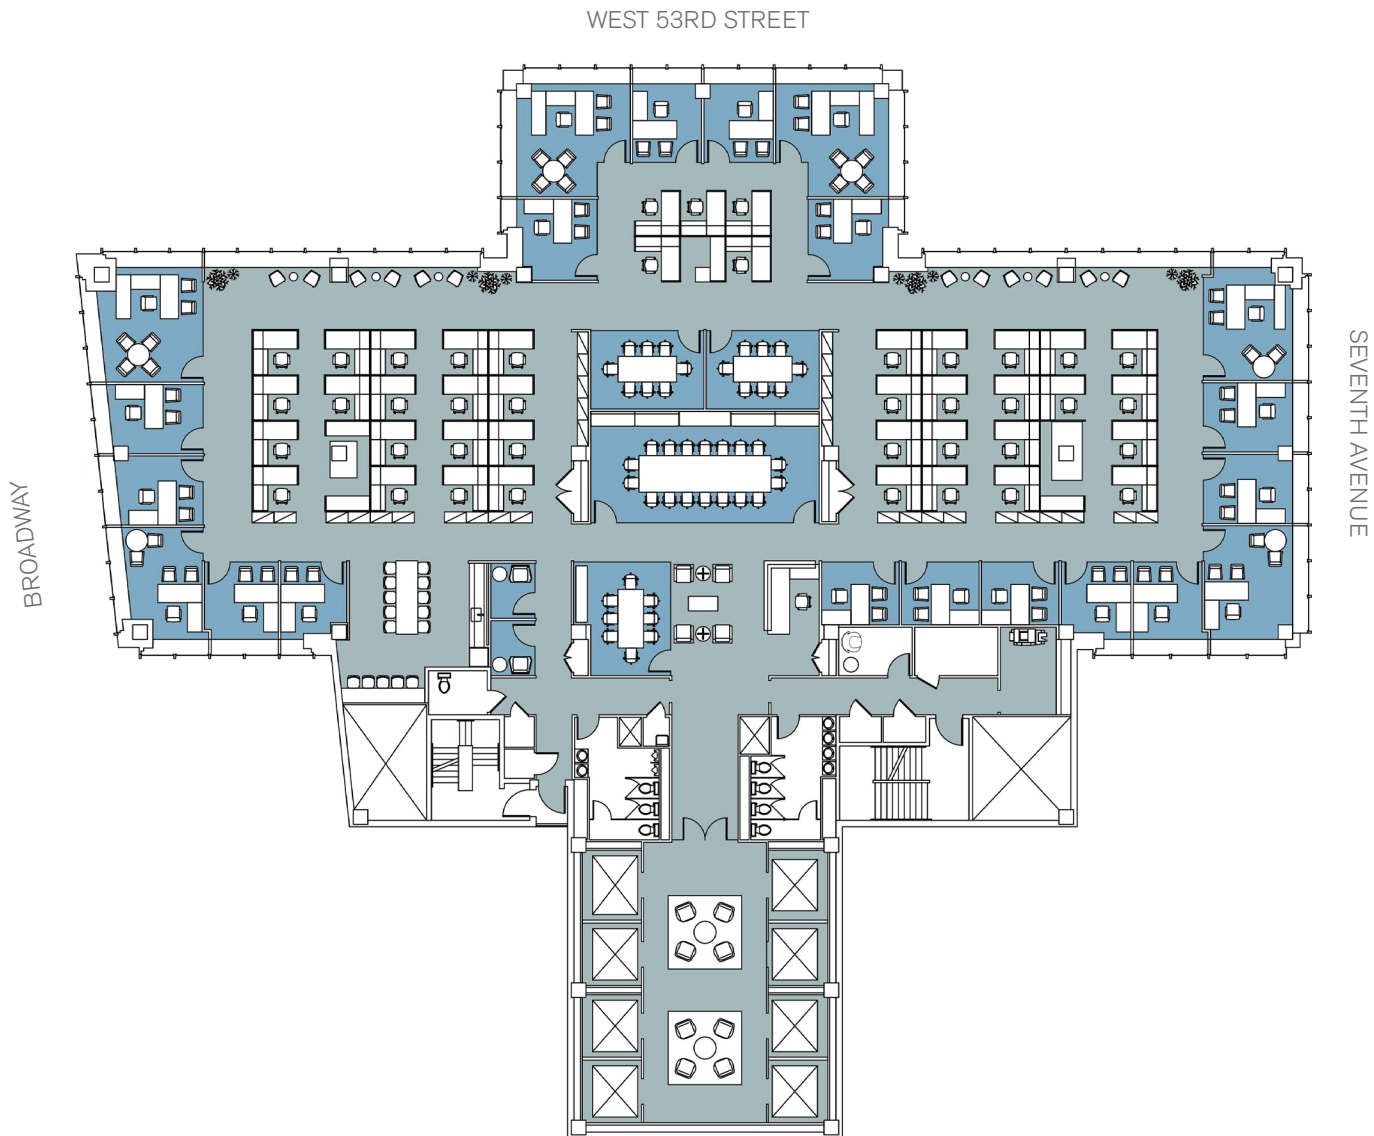

810 SEVENTH

TOWER FLOOR - 17,320 RSF
PROPOSED LAYOUT

FLOOR KEY	
Offices	18
Workstations	65
Conference Room	4
Reception	1
Pantry	1
Total Personnel	84
RSF per Person	206

[Click here for more information](#)

810 SEVENTH

TOWER FLOOR - 17,320 RSF
PROPOSED LAYOUT / ALTERNATIVE SEATING

FLOOR KEY	
Offices	12
Workstations	36
Conference Room	4
Reception	1
Pantry	1
Total Personnel	63

[Click here for more information](#)

810 SEVENTH

SUITE 2900 - 17,320 RSF
EXISTING CONDITIONS

WEST 53RD STREET

[Click here for more information](#)