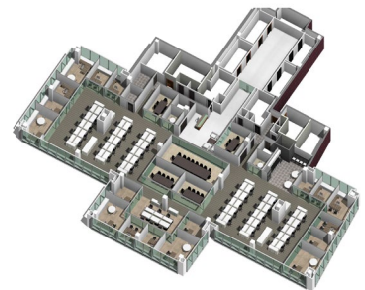

810 SEVENTH

TOWER FLOOR - 17,320 RSF
PROPOSED LAYOUT

FLOOR KEY	
Offices	18
Workstations	65
Conference Room	4
Reception	1
Pantry	1
Total Personnel	84
RSF per Person	206

[Click here for more information](#)

810 SEVENTH

TOWER FLOOR - 17,320 RSF
PROPOSED LAYOUT / ALTERNATIVE SEATING

FLOOR KEY	
Offices	12
Workstations	36
Conference Room	4
Reception	1
Pantry	1
Total Personnel	63

[Click here for more information](#)