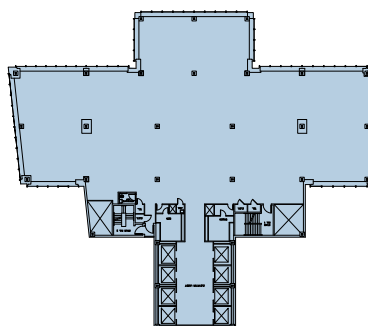

810 SEVENTH

TOWER FLOOR - 17,320 RSF
PROPOSED LAYOUT

FLOOR KEY	
Offices	18
Workstations	65
Conference Room	4
Reception	1
Pantry	1
Total Personnel	84
RSF per Person	206

[Click here for more information](#)

810 SEVENTH

TOWER FLOOR - 17,320 RSF
PROPOSED LAYOUT / ALTERNATIVE SEATING

FLOOR KEY	
Offices	12
Workstations	36
Conference Room	4
Reception	1
Pantry	1
Total Personnel	63

[Click here for more information](#)