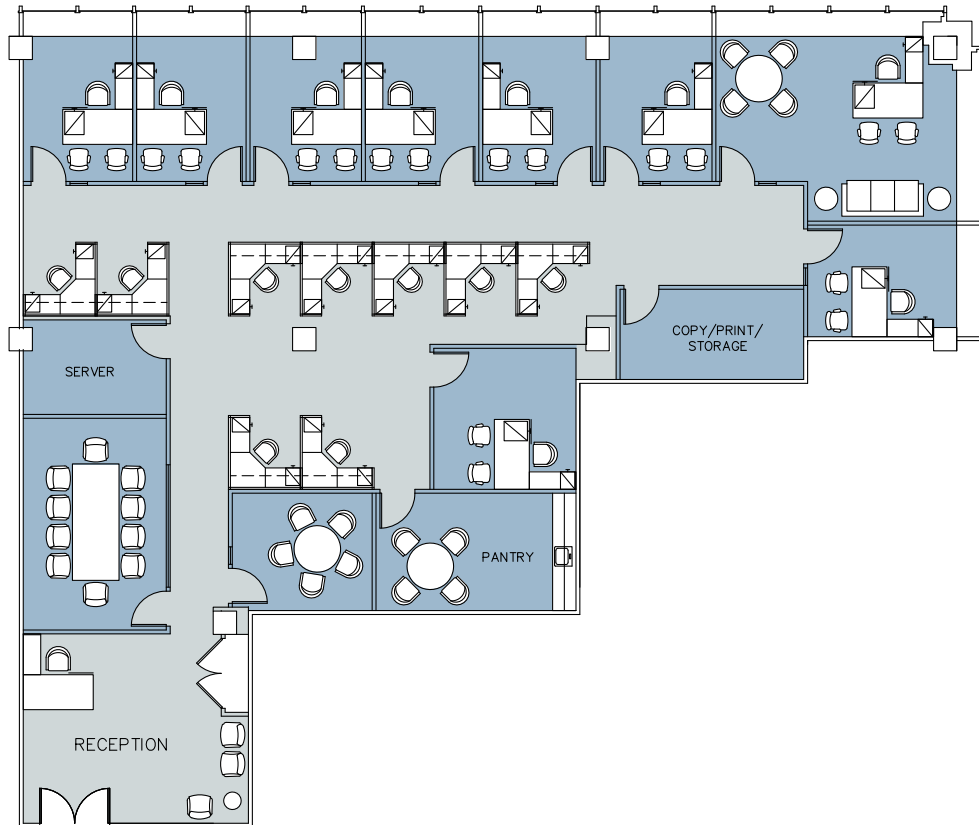

# 810 SEVENTH

SUITE 1110 - 5,999 RSF  
EXISTING CONDITIONS

WEST 53RD STREET

FLOOR KEY	
Offices	9
Workstations	9
Conference/Breakout Rooms	2
Pantry	1
Reception	1
Total Personnel	19

[Click here for more information](#)