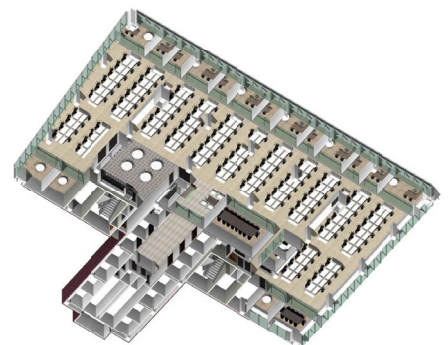

# 810 SEVENTH

5TH FLOOR - 22,393 RSF  
PROPOSED OPEN LAYOUT

WEST 53RD STREET

FLOOR KEY	
Offices	13
Workstations	156
Conference/Breakout Rooms	5
Pantry	1
Reception	1
Total Personnel	170
RSF Per Person	132

# 810 SEVENTH

5TH FLOOR - 22,393 RSF  
 PROPOSED OFFICE INTENSIVE LAYOUT

WEST 53RD STREET

SEVENTH AVENUE

FLOOR KEY	
Offices	29
Workstations	85
Conference Rooms	5
Pantry	1
Reception	1
Total Personnel	115
RSF Per Person	195