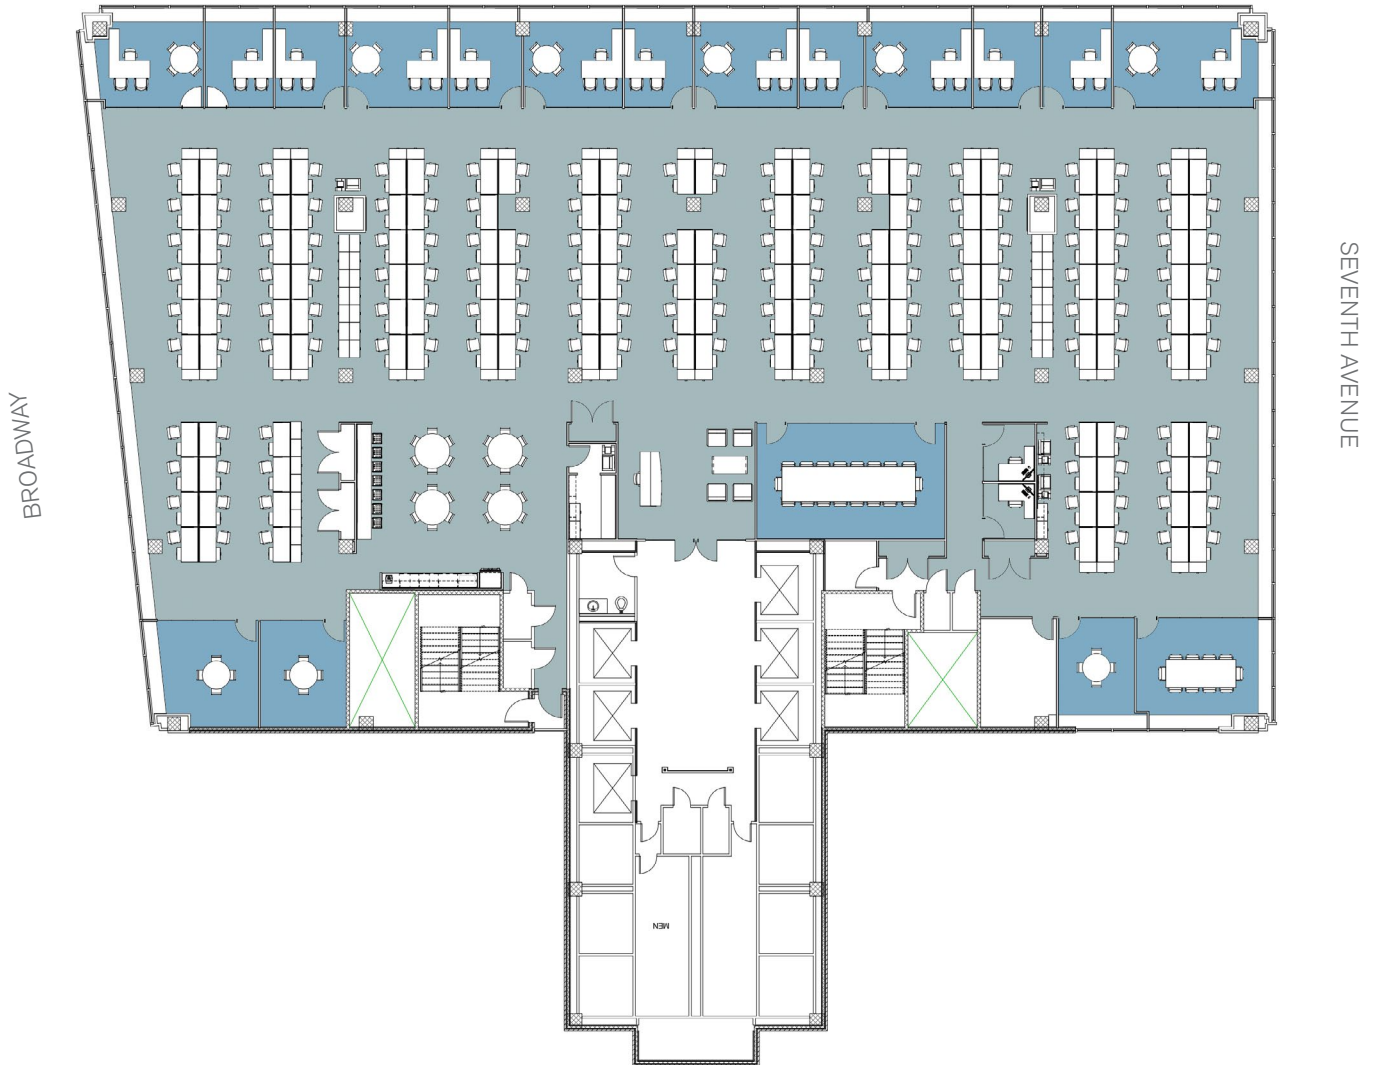

# 810 SEVENTH

5TH FLOOR - 22,393 RSF  
PROPOSED OPEN LAYOUT

WEST 53RD STREET

FLOOR KEY	
Offices	13
Workstations	156
Conference/Breakout Rooms	5
Pantry	1
Reception	1
Total Personnel	170
RSF Per Person	132

# 810 SEVENTH

5TH FLOOR - 22,393 RSF  
 PROPOSED OFFICE INTENSIVE LAYOUT

WEST 53RD STREET

SEVENTH AVENUE

FLOOR KEY	
Offices	29
Workstations	85
Conference Rooms	5
Pantry	1
Reception	1
Total Personnel	115
RSF Per Person	195