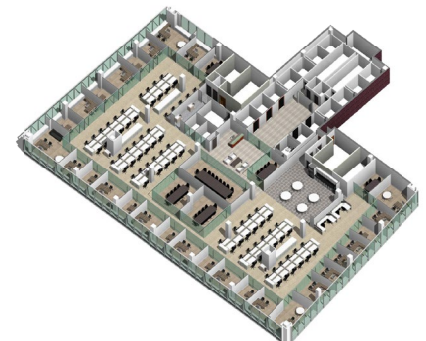

# 810 SEVENTH

5TH FLOOR - 22,393 RSF  
PROPOSED OPEN LAYOUT

WEST 53RD STREET

FLOOR KEY	
Offices	13
Workstations	156
Conference/Breakout Rooms	5
Pantry	1
Reception	1
Total Personnel	170
RSF Per Person	132

# 810 SEVENTH

5TH FLOOR - 22,393 RSF  
 PROPOSED OFFICE INTENSIVE LAYOUT

WEST 53RD STREET

SEVENTH AVENUE

FLOOR KEY	
Offices	29
Workstations	85
Conference Rooms	5
Pantry	1
Reception	1
Total Personnel	115
RSF Per Person	195