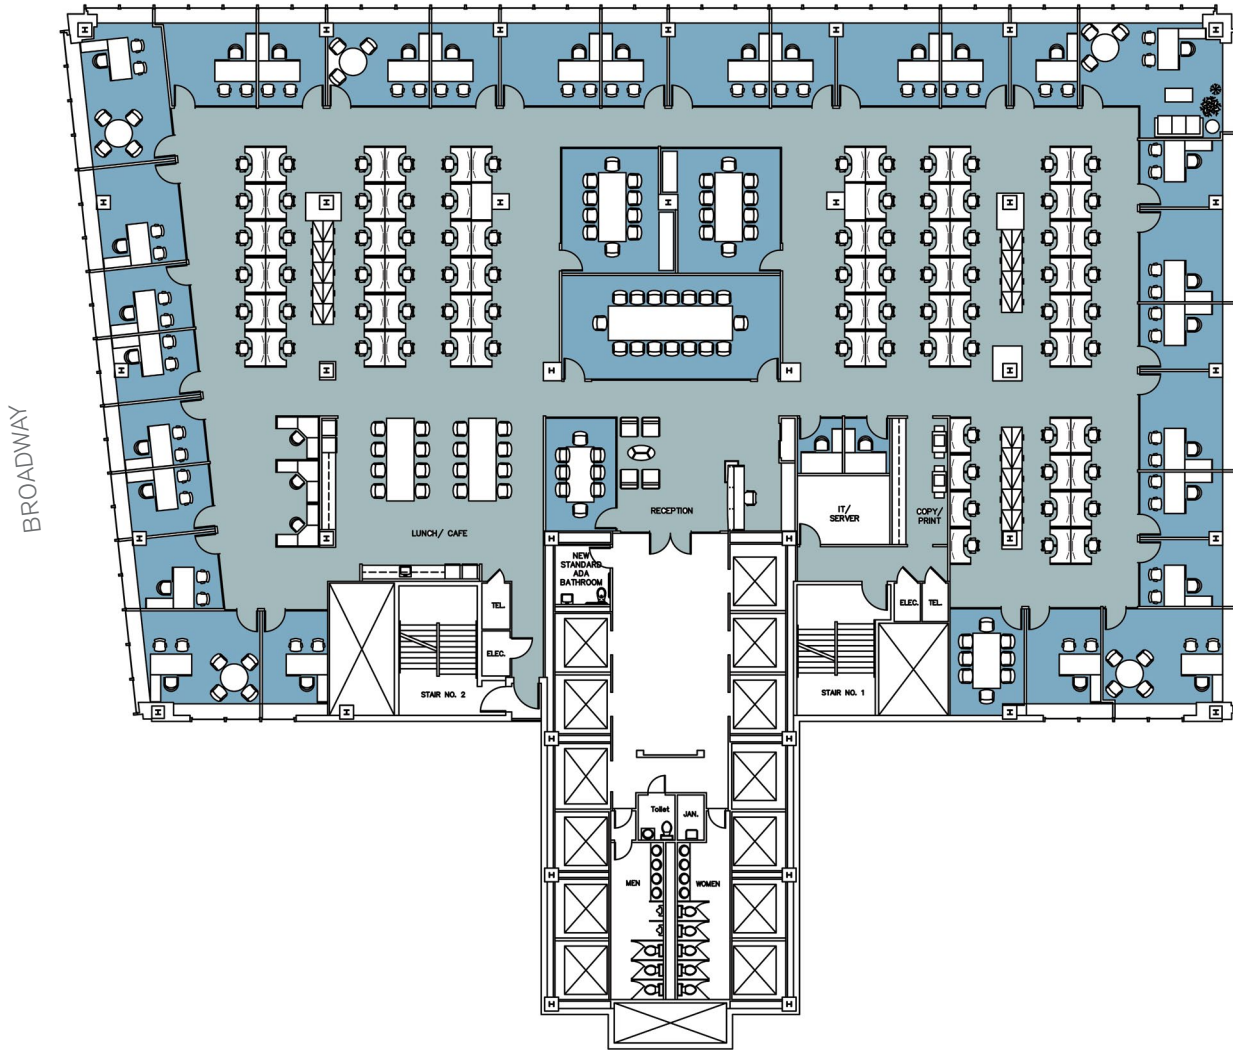

# 810 SEVENTH

5TH FLOOR - 22,393 RSF  
PROPOSED OPEN LAYOUT

WEST 53RD STREET

FLOOR KEY	
Offices	13
Workstations	156
Conference/Breakout Rooms	5
Pantry	1
Reception	1
Total Personnel	170
RSF Per Person	132

# 810 SEVENTH

5TH FLOOR - 22,393 RSF  
 PROPOSED OFFICE INTENSIVE LAYOUT

WEST 53RD STREET

SEVENTH AVENUE

FLOOR KEY	
Offices	29
Workstations	85
Conference Rooms	5
Pantry	1
Reception	1
Total Personnel	115
RSF Per Person	195