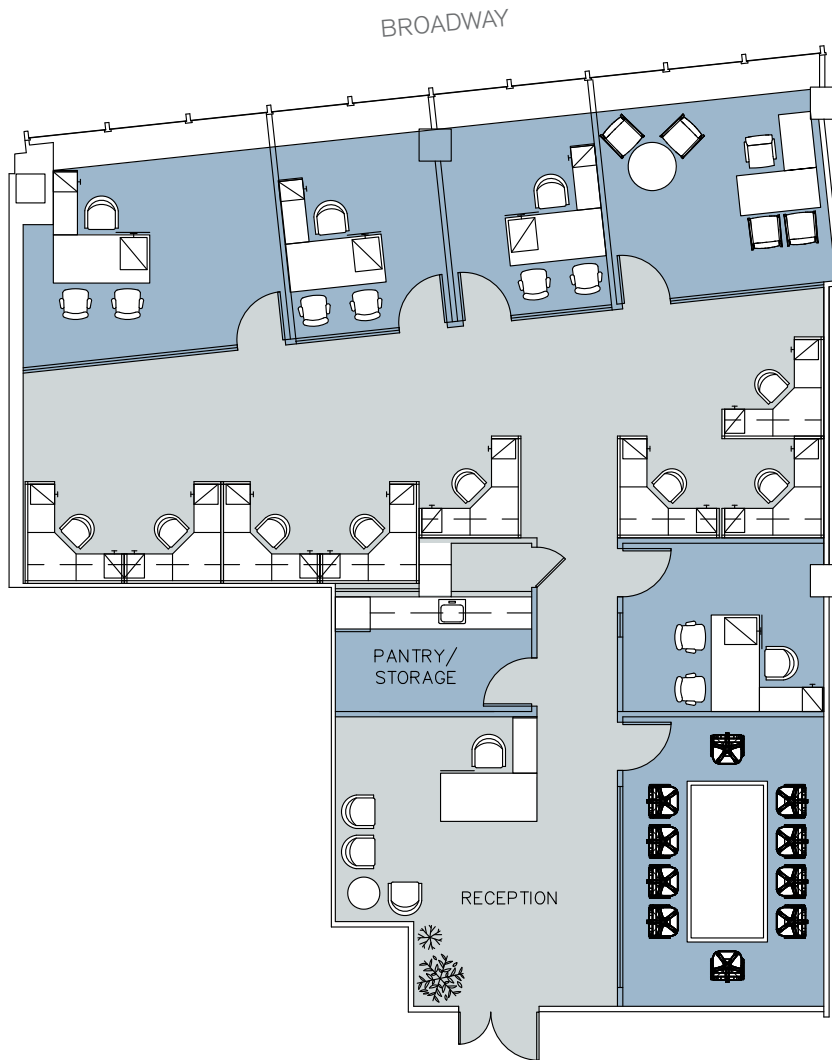

810 SEVENTH

SUITE 620 - 3,599 RSF
EXISTING CONDITIONS

FLOOR KEY	
Offices	5
Workstations	8
Conference/Breakout Rooms	1
Pantry	1
Reception	1
Total Personnel	14

[Click here for more information](#)