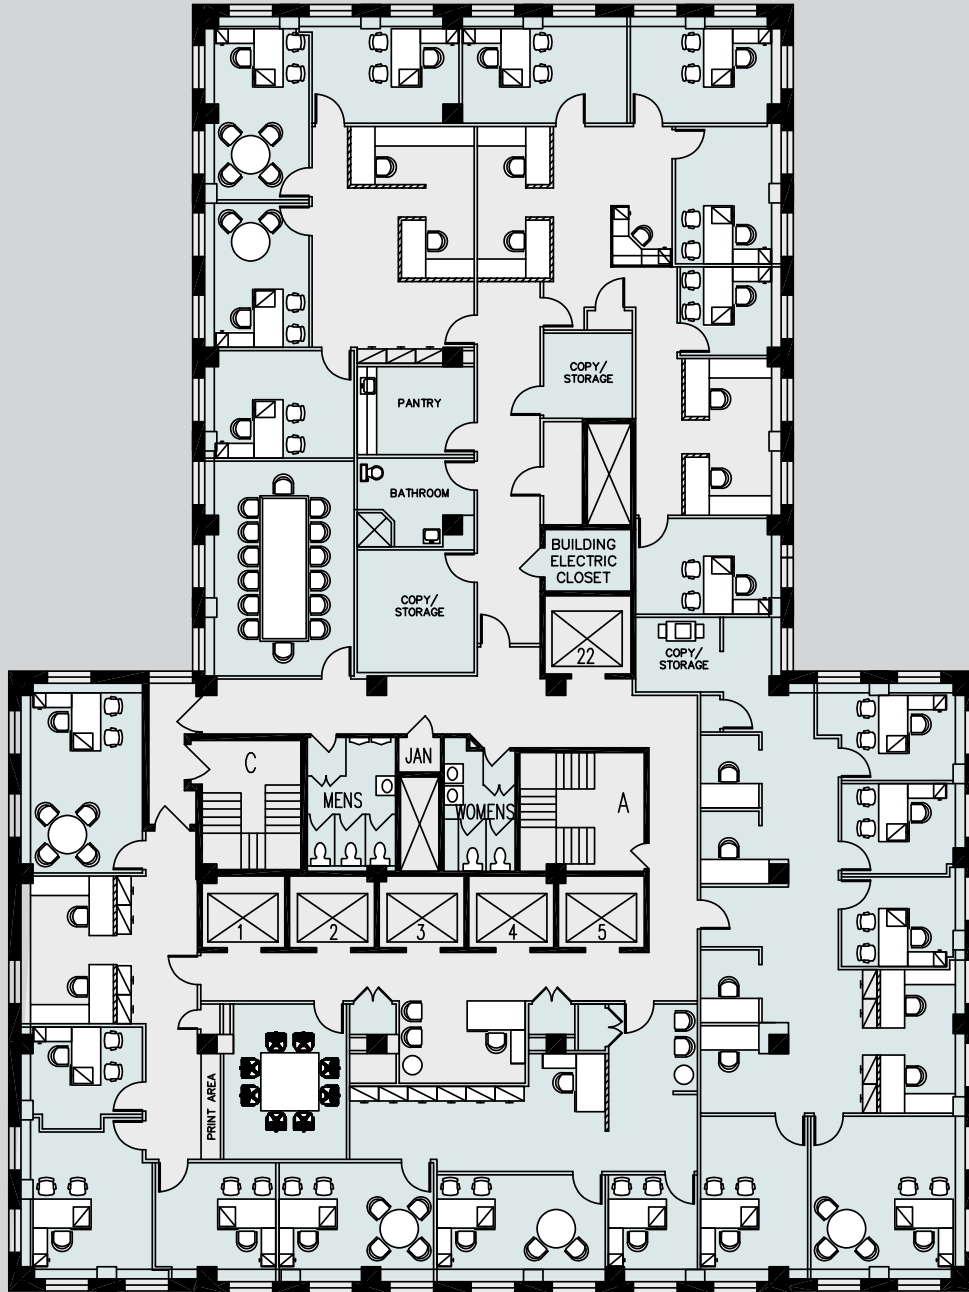

PROPOSED LAYOUT ENTIRE 29TH FLOOR 13,122 RSF

FLOOR KEY:

Offices	23
Workstations	13
Conference Rooms	5
Pantry	2
IT/Storage	6
Total Headcount	37

EXISTING CONDITIONS ENTIRE 29TH FLOOR 13,122 RSF

FLOOR KEY:

Offices	21
Workstations	4
Conference Rooms	2
Pantry	1
IT/Storage	1
Total Headcount	26