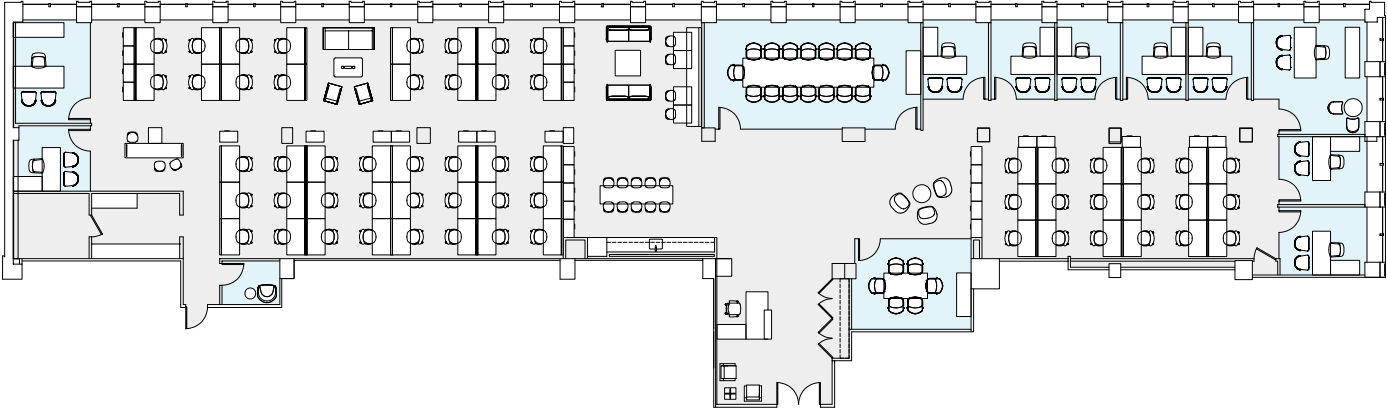

# PREBUILD LAYOUT

## SUITE 710 - 11,300 RSF

AVENUE OF THE AMERICAS

WEST 55TH STREET

| FLOOR KEY              |           |
|------------------------|-----------|
| Offices                | 10        |
| Workstations           | 58        |
| Conference Rooms       | 2         |
| Pantry                 | 1         |
| Reception              | 1         |
| <b>Total Personnel</b> | <b>69</b> |