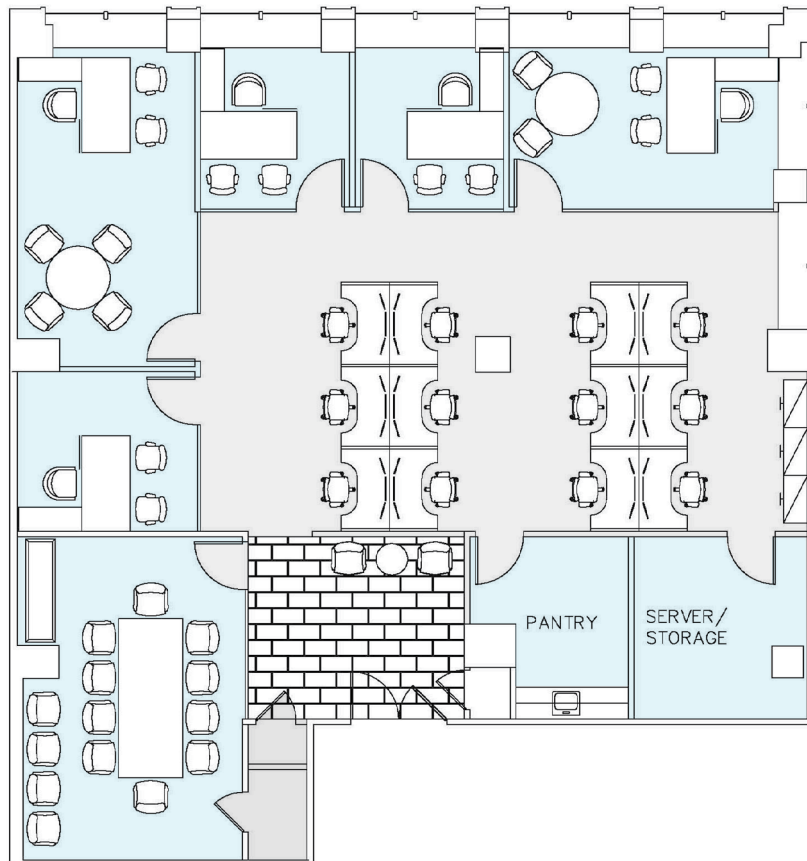

1350

Avenue of the Americas

EXISTING CONDITIONS

SUITE 700 - 3,676 RSF

AVENUE OF THE AMERICAS

WEST 54TH STREET

FLOOR KEY	
Offices	5
Workstations	12
Conference Rooms	1
Pantry	1
Receptionist	1
Total Personnel	18