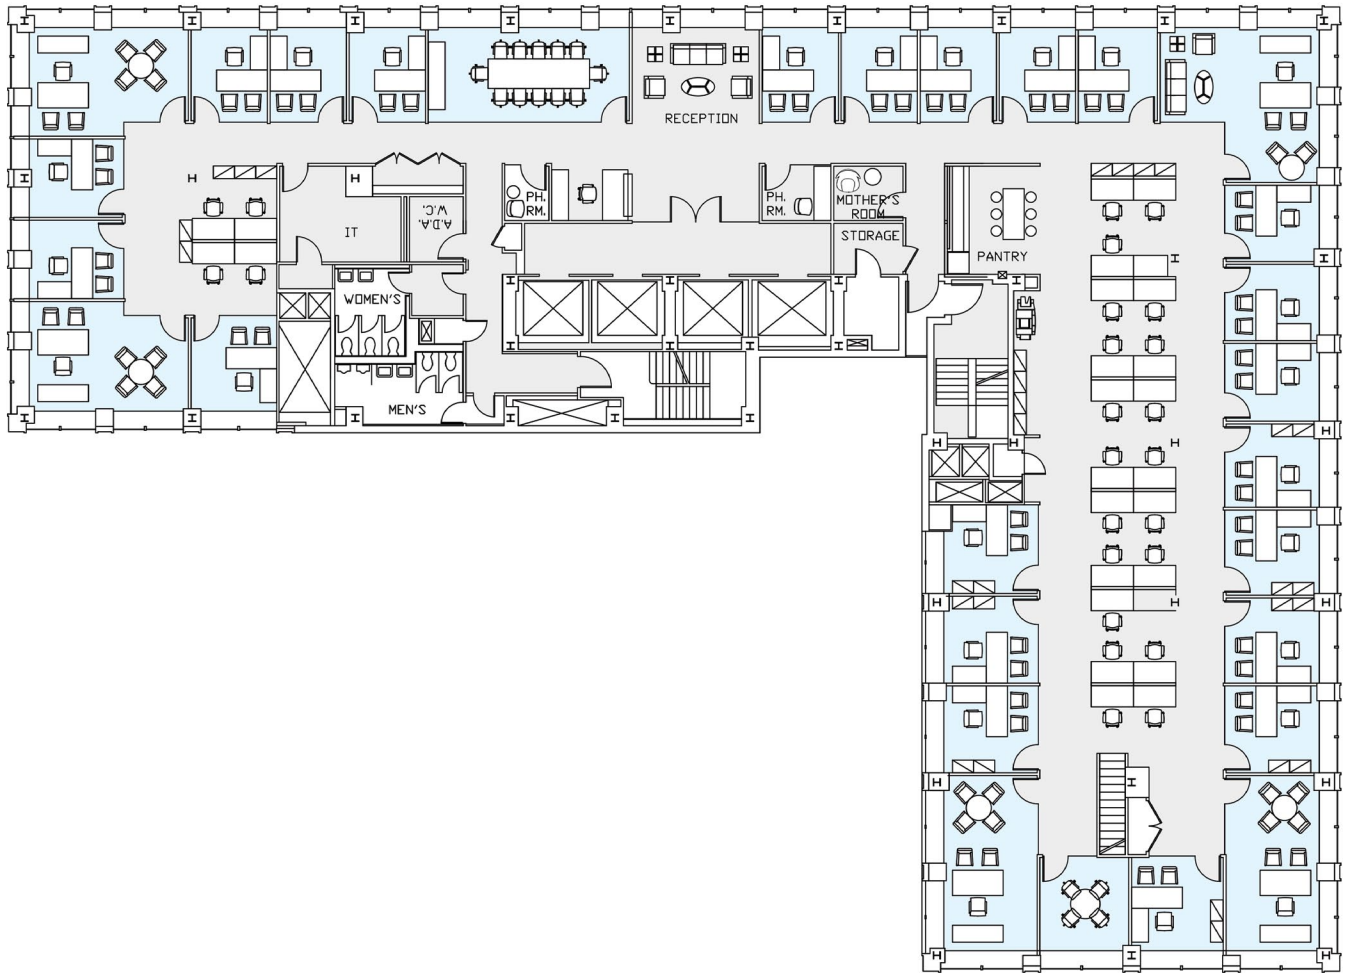

1350

Avenue of the Americas

EXISTING CONDITIONS LAYOUT

ENTIRE 34TH FLOOR - 13,284 RSF

WEST 55TH STREET

AVENUE OF THE AMERICAS

WEST 54TH STREET

FLOOR KEY

Offices	27
Workstations	24
Conference Rooms	2
Pantry	2
Receptionist	1
Total Personnel	52

[Click here for more information](#)