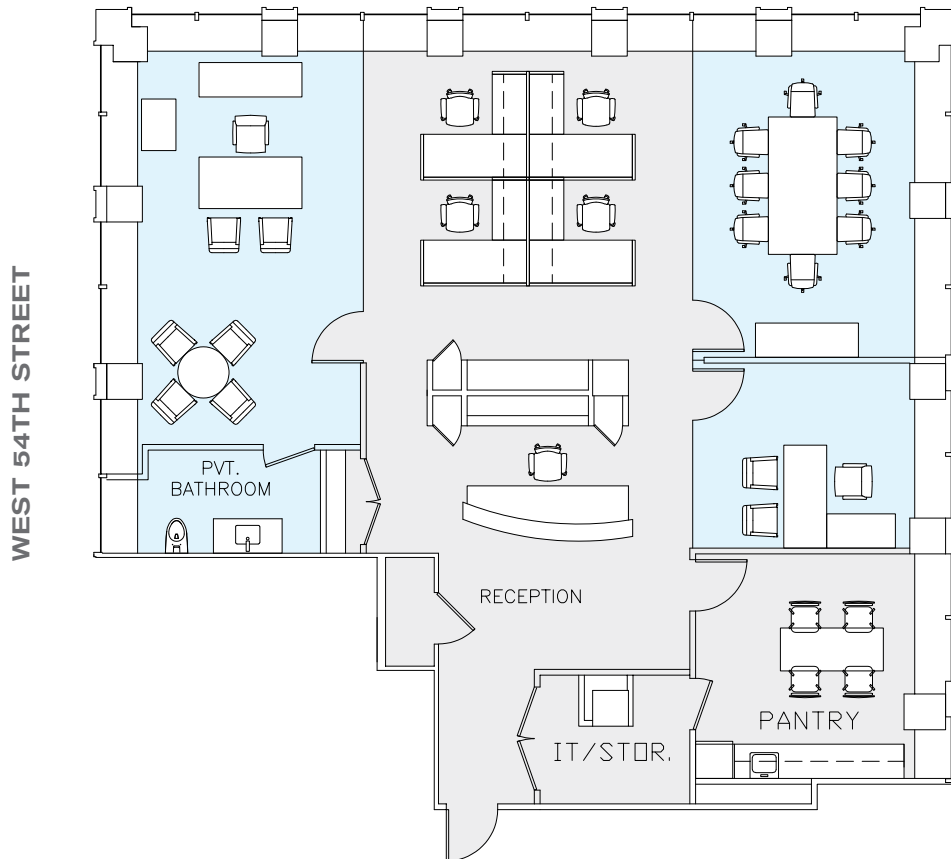

# 1350

Avenue of the Americas

EXISTING CONDITIONS

SUITE 3200 - 3,116 RSF

## AVENUE OF THE AMERICAS

FLOOR KEY	
Offices	2
Workstations	5
Conference Rooms	1
Pantry	1
Receptionist	1
Private Bathroom	1
<b>Total Personnel</b>	<b>8</b>

[Click here for more information](#)