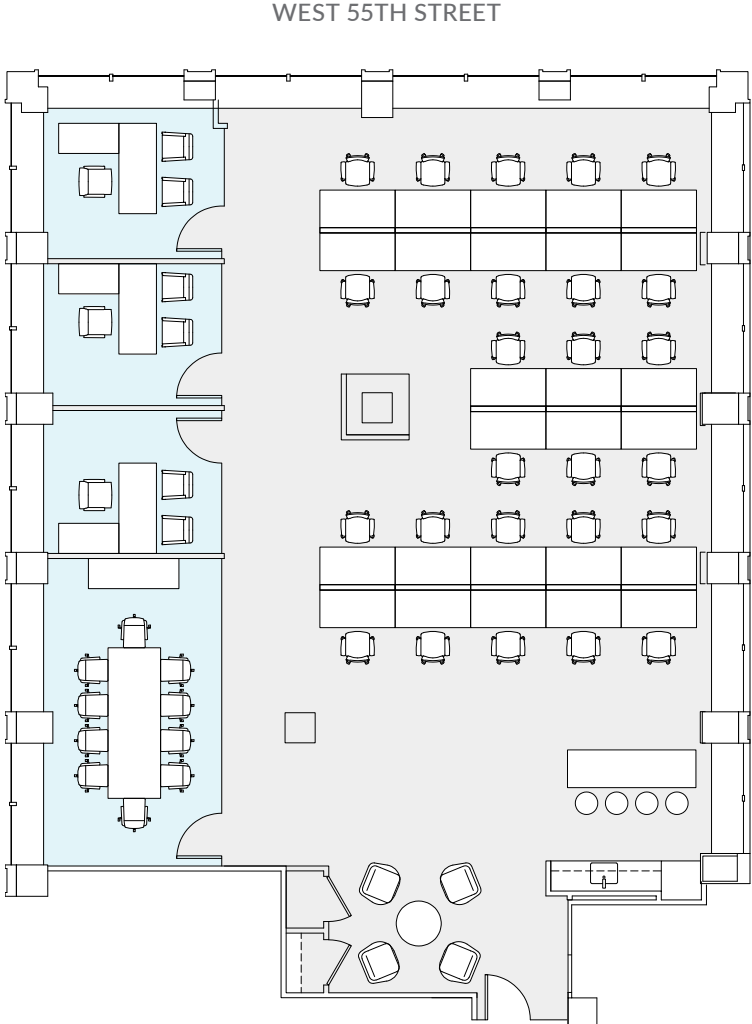

NEW PREBUILD

SUITE 2915 - 4,394 RSF

SUITE 2915	
Total Offices	3
Workstations	26
Conference Room	1
Pantry	1
Reception	1
Total Personnel	30