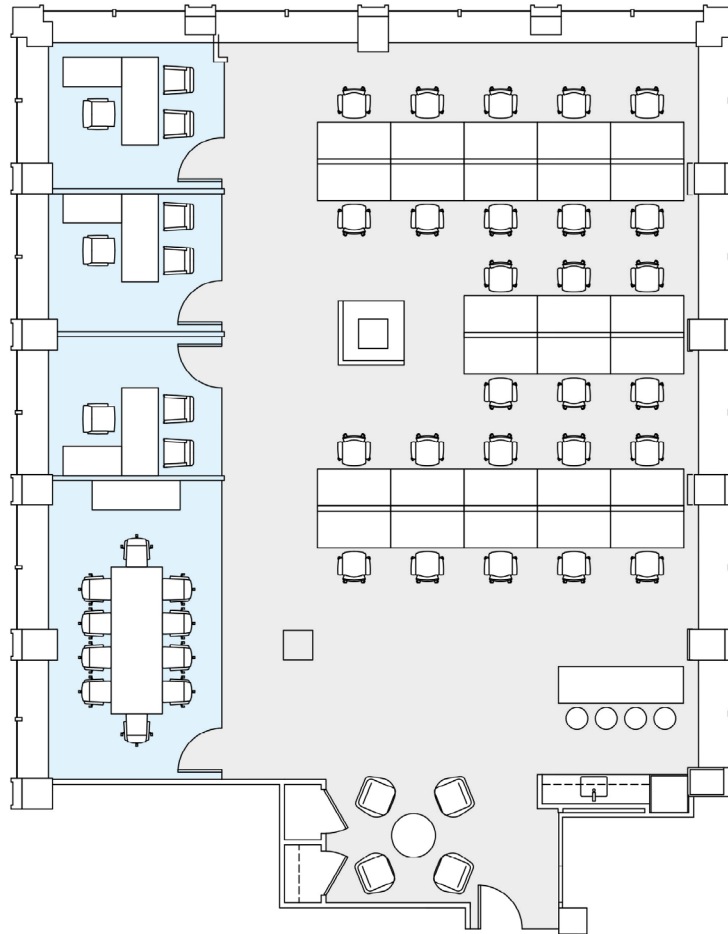

1350

Avenue of the Americas

NEW PRE-BUILD

SUITE 2915 - 4,394 RSF

WEST 54TH STREET

AVENUE OF THE AMERICAS

WEST 55TH STREET

SUITE 2915	
Total Offices	3
Workstations	26
Conference Rooms	1
Pantry	1
Receptionist	1
Total Personnel	30